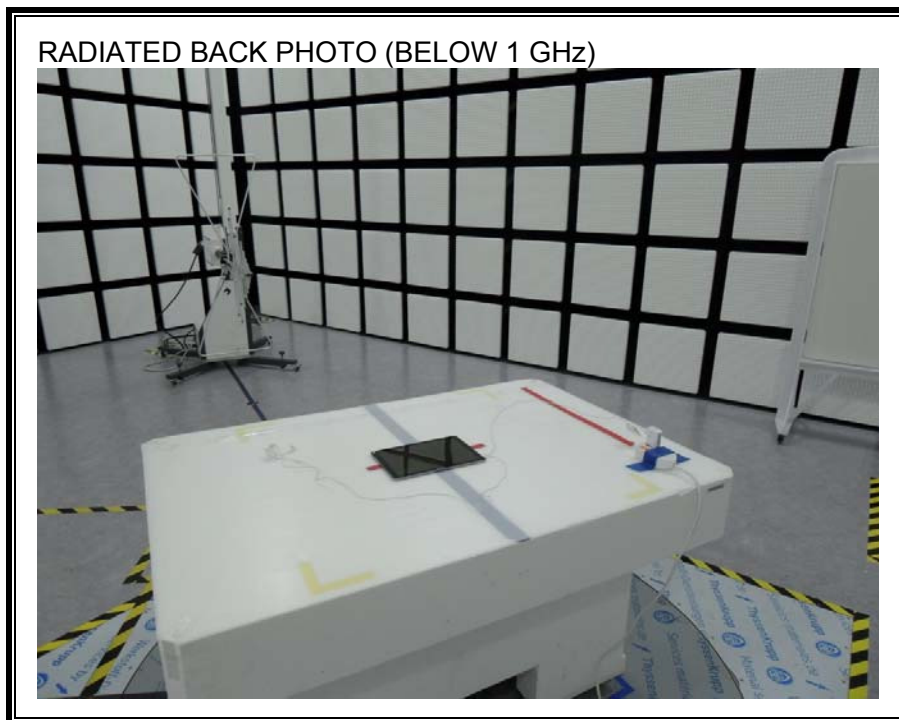

11. SETUP PHOTOS

ANTENNA PORT CONDUCTED RF MEASUREMENT SETUP

RADIATED RF MEASUREMENT SETUP (BELOW 1 GHz)

RADIATED RF MEASUREMENT SETUP (ABOVE 1 GHz)

RADIATED RF MEASUREMENT SETUP FOR PORTABLE CONFIGURATION

POWERLINE CONDUCTED EMISSIONS MEASUREMENT SETUP

LINE CONDUCTED FRONT PHOTO

LINE CONDUCTED BACK PHOTO

END OF REPORT