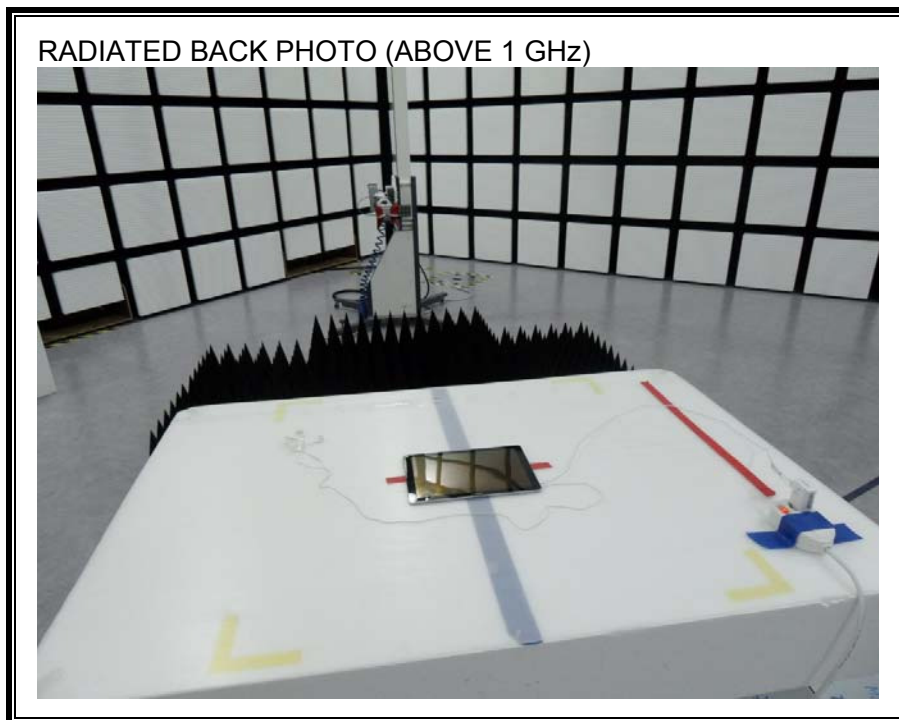

11. SETUP PHOTOS

ANTENNA PORT CONDUCTED RF MEASUREMENT SETUP

RADIATED RF MEASUREMENT SETUP (BELOW 1 GHz)

RADIATED RF MEASUREMENT SETUP (ABOVE 1 GHz)

RADIATED RF MEASUREMENT SETUP FOR PORTABLE CONFIGURATION

POWERLINE CONDUCTED EMISSIONS MEASUREMENT SETUP

LINE CONDUCTED FRONT PHOTO

LINE CONDUCTED BACK PHOTO

END OF REPORT