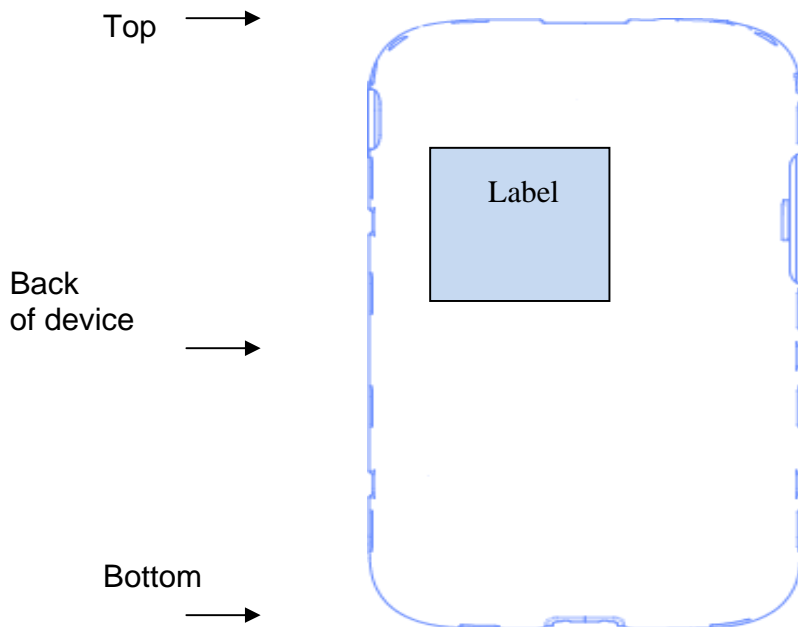

amLabel and Location

Model: SM-V101F
FCC ID: A3LSMV101F

Label:

Location:

Label is placed inside of the battery compartment.