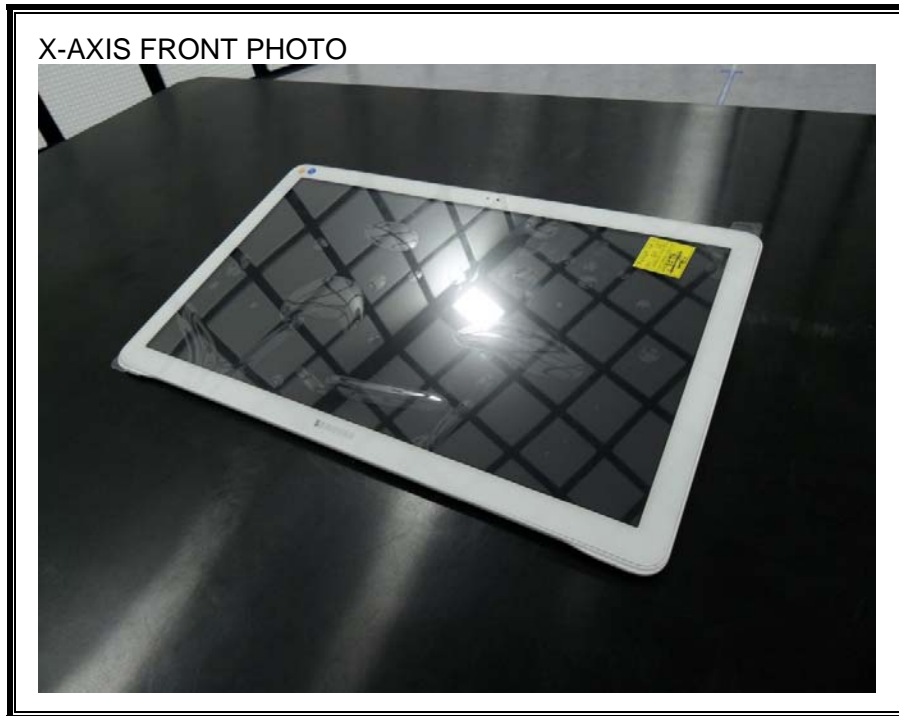

13. SETUP PHOTOS

ANTENNA PORT CONDUCTED RF MEASUREMENT SETUP

RADIATED RF MEASUREMENT SETUP (BELOW 1 GHz)

RADIATED RF MEASUREMENT SETUP (ABOVE 1 GHz)

RADIATED RF MEASUREMENT SETUP FOR PORTABLE CONFIGURATION

POWERLINE CONDUCTED EMISSIONS MEASUREMENT SETUP

END OF REPORT