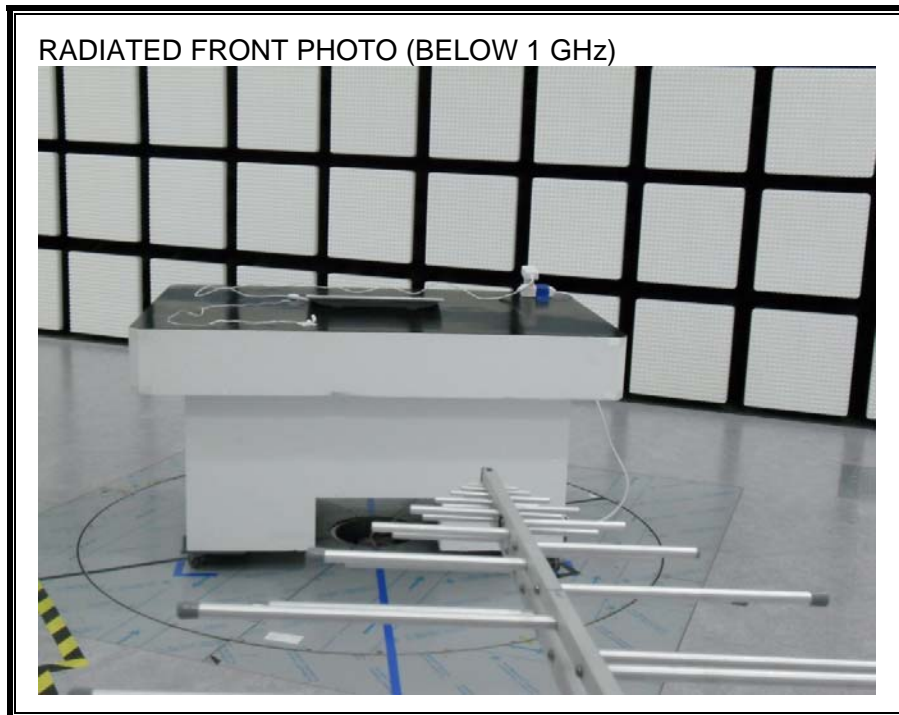

13. SETUP PHOTOS

ANTENNA PORT CONDUCTED RF MEASUREMENT SETUP

RADIATED RF MEASUREMENT SETUP (BELOW 1 GHz)

RADIATED RF MEASUREMENT SETUP (ABOVE 1 GHz)

RADIATED RF MEASUREMENT SETUP FOR PORTABLE CONFIGURATION

POWERLINE CONDUCTED EMISSIONS MEASUREMENT SETUP

END OF REPORT