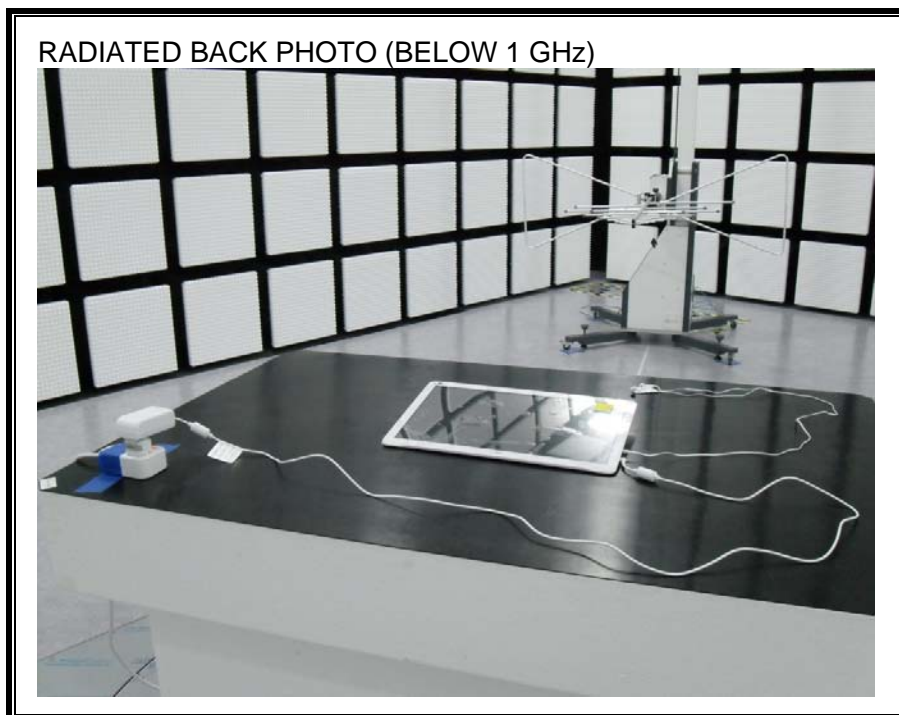

13. SETUP PHOTOS

ANTENNA PORT CONDUCTED RF MEASUREMENT SETUP

RADIATED RF MEASUREMENT SETUP (BELOW 1 GHz)

RADIATED RF MEASUREMENT SETUP (ABOVE 1 GHz)

RADIATED RF MEASUREMENT SETUP FOR PORTABLE CONFIGURATION

POWERLINE CONDUCTED EMISSIONS MEASUREMENT SETUP

END OF REPORT