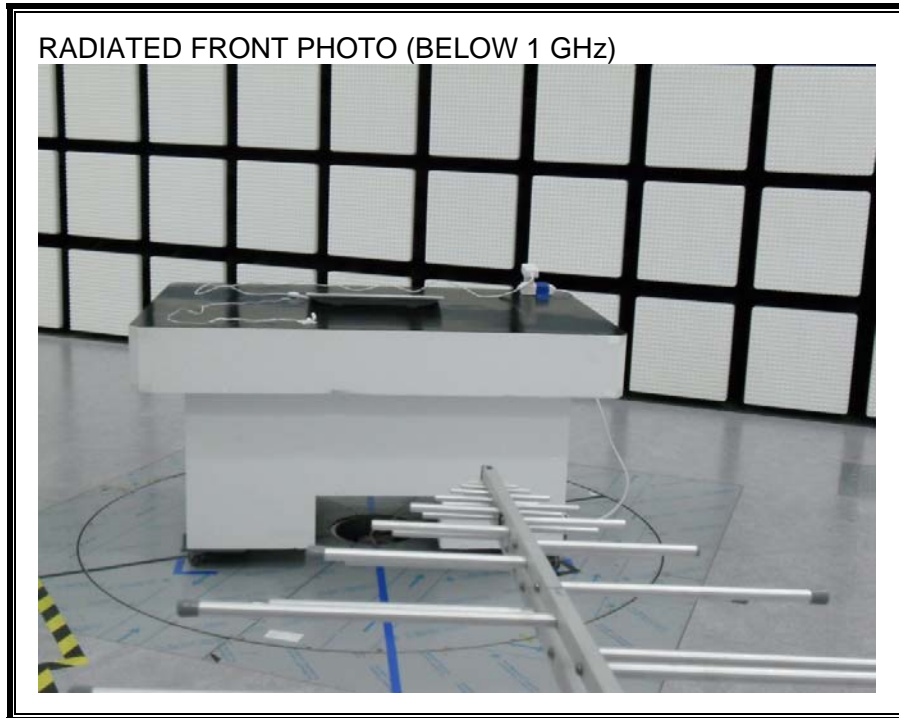

9. SETUP PHOTOS

ANTENNA PORT CONDUCTED RF MEASUREMENT SETUP

RADIATED RF MEASUREMENT SETUP (BELOW 1 GHz)

RADIATED RF MEASUREMENT SETUP (ABOVE 1 GHz)

RADIATED RF MEASUREMENT SETUP FOR PORTABLE CONFIGURATION

POWERLINE CONDUCTED EMISSIONS MEASUREMENT SETUP

END OF REPORT