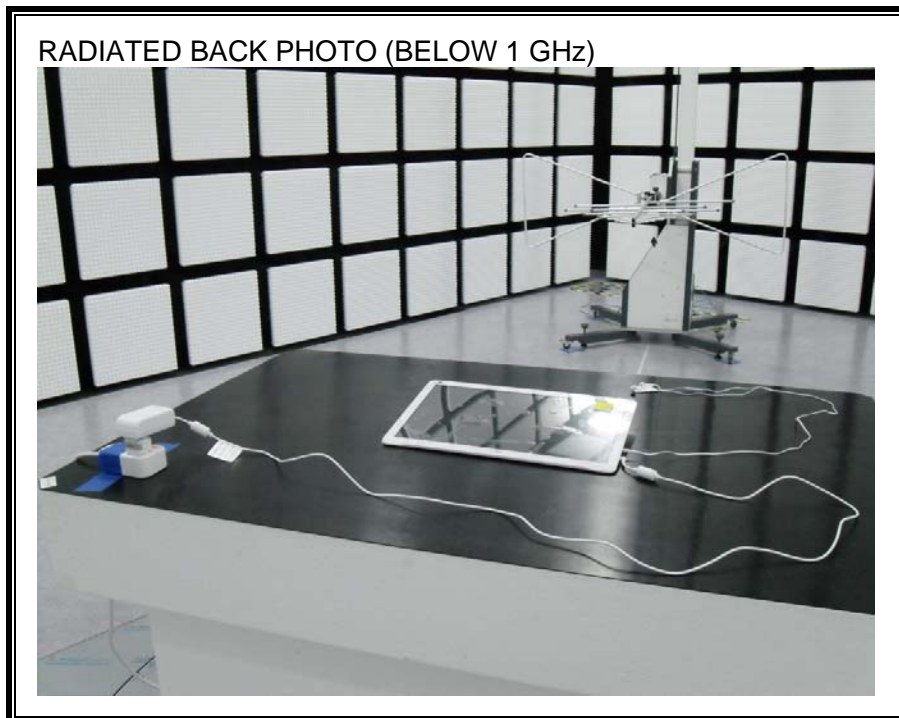

9. SETUP PHOTOS

ANTENNA PORT CONDUCTED RF MEASUREMENT SETUP

RADIATED RF MEASUREMENT SETUP (BELOW 1 GHz)

RADIATED RF MEASUREMENT SETUP (ABOVE 1 GHz)

RADIATED RF MEASUREMENT SETUP FOR PORTABLE CONFIGURATION

POWERLINE CONDUCTED EMISSIONS MEASUREMENT SETUP

END OF REPORT