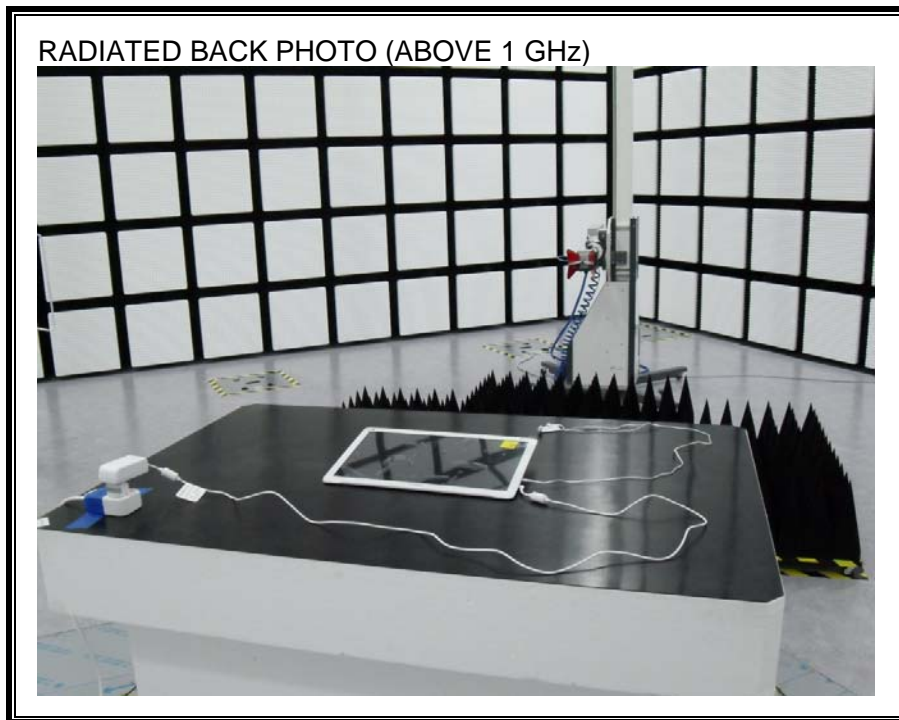

9. SETUP PHOTOS

ANTENNA PORT CONDUCTED RF MEASUREMENT SETUP

RADIATED RF MEASUREMENT SETUP (BELOW 1 GHz)

RADIATED RF MEASUREMENT SETUP (ABOVE 1 GHz)

RADIATED RF MEASUREMENT SETUP FOR PORTABLE CONFIGURATION

POWERLINE CONDUCTED EMISSIONS MEASUREMENT SETUP

END OF REPORT