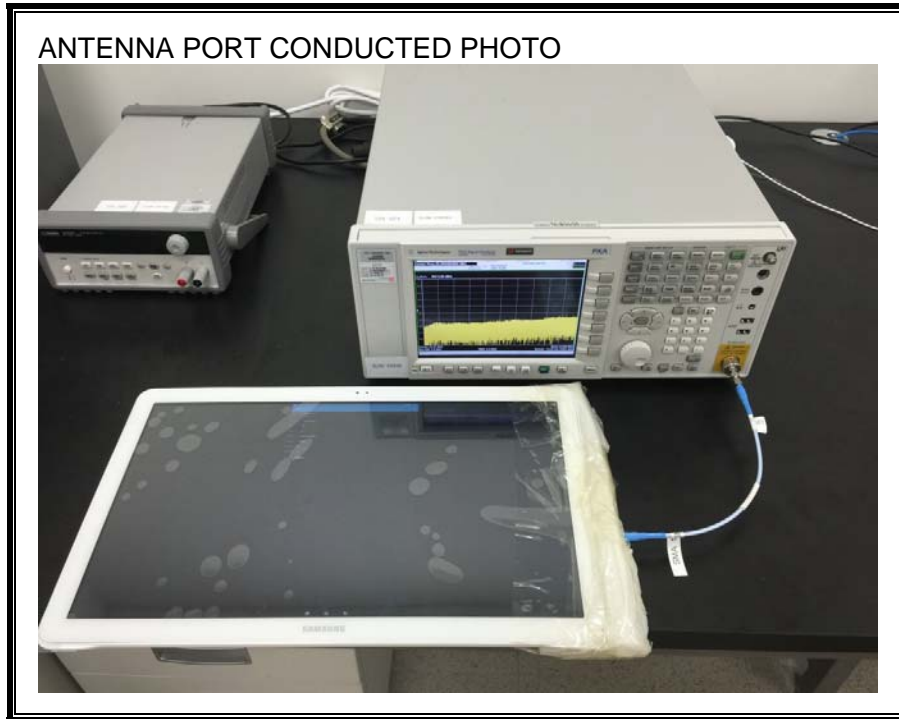

9. SETUP PHOTOS

ANTENNA PORT CONDUCTED RF MEASUREMENT SETUP

RADIATED RF MEASUREMENT SETUP (BELOW 1 GHz)

RADIATED RF MEASUREMENT SETUP (ABOVE 1 GHz)

RADIATED RF MEASUREMENT SETUP FOR PORTABLE CONFIGURATION

POWERLINE CONDUCTED EMISSIONS MEASUREMENT SETUP

END OF REPORT