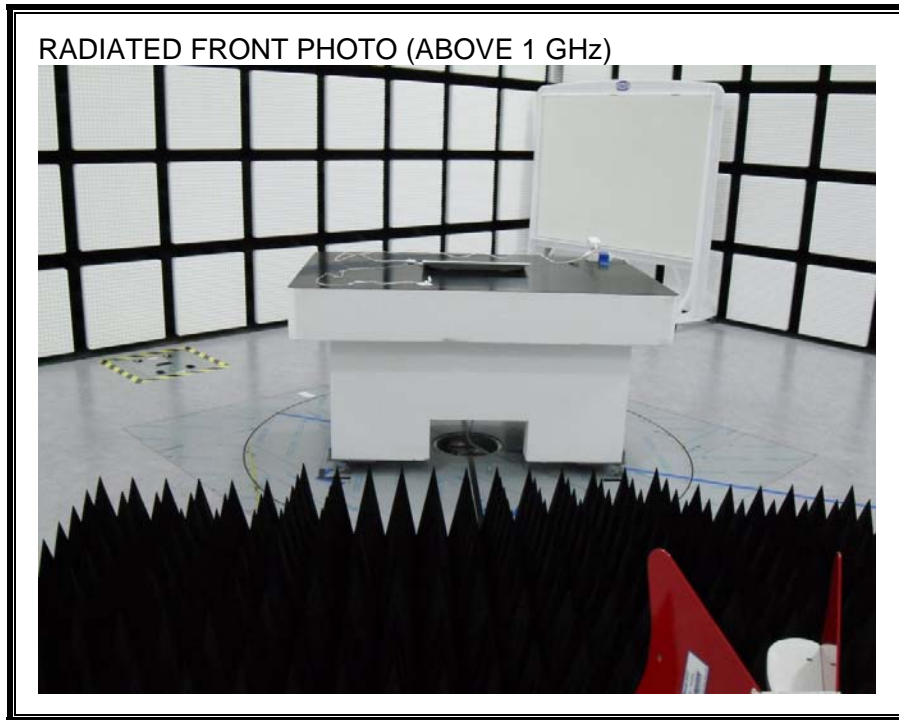

9. SETUP PHOTOS

ANTENNA PORT CONDUCTED RF MEASUREMENT SETUP

RADIATED RF MEASUREMENT SETUP (BELOW 1 GHz)

RADIATED RF MEASUREMENT SETUP (ABOVE 1 GHz)

RADIATED RF MEASUREMENT SETUP FOR PORTABLE CONFIGURATION

POWERLINE CONDUCTED EMISSIONS MEASUREMENT SETUP

END OF REPORT