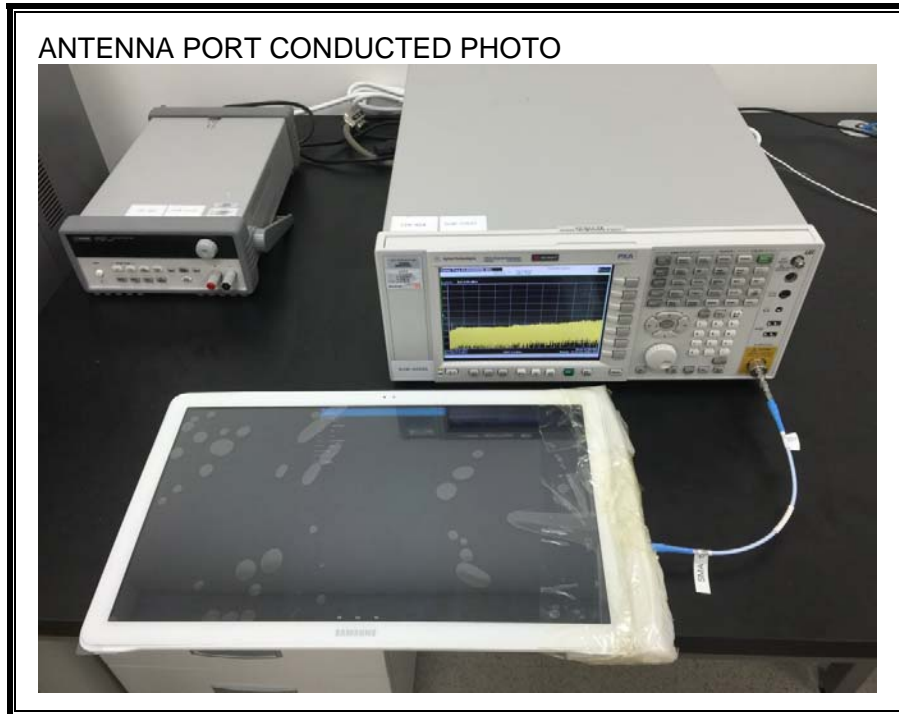

13. SETUP PHOTOS

ANTENNA PORT CONDUCTED RF MEASUREMENT SETUP

RADIATED RF MEASUREMENT SETUP (BELOW 1 GHz)

RADIATED RF MEASUREMENT SETUP (ABOVE 1 GHz)

RADIATED RF MEASUREMENT SETUP FOR PORTABLE CONFIGURATION

POWERLINE CONDUCTED EMISSIONS MEASUREMENT SETUP

END OF REPORT