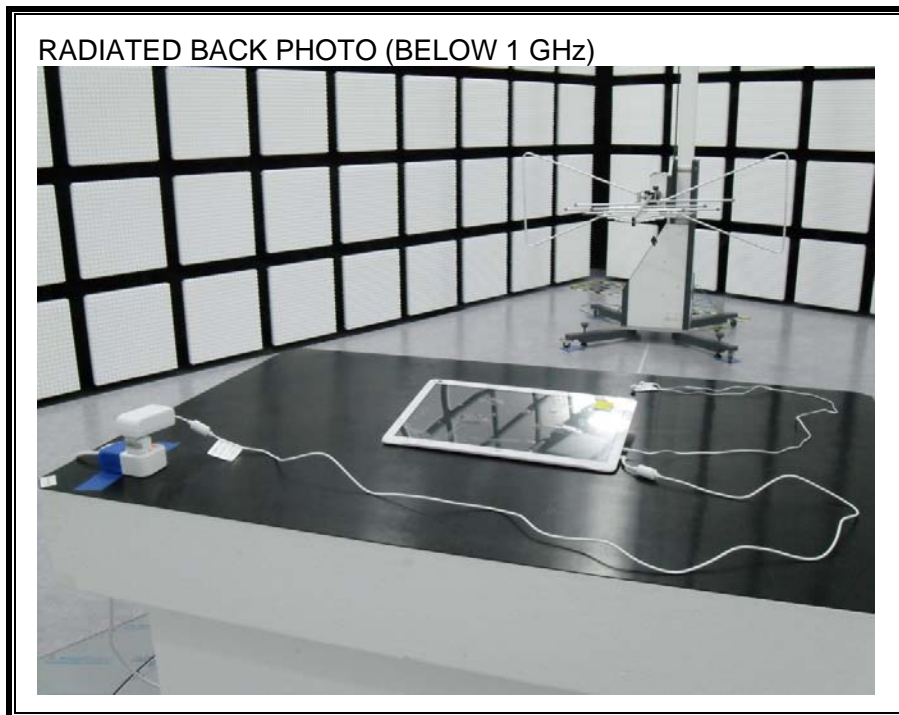

13. SETUP PHOTOS

ANTENNA PORT CONDUCTED RF MEASUREMENT SETUP

RADIATED RF MEASUREMENT SETUP (BELOW 1 GHz)

RADIATED RF MEASUREMENT SETUP (ABOVE 1 GHz)

RADIATED RF MEASUREMENT SETUP FOR PORTABLE CONFIGURATION

POWERLINE CONDUCTED EMISSIONS MEASUREMENT SETUP

END OF REPORT