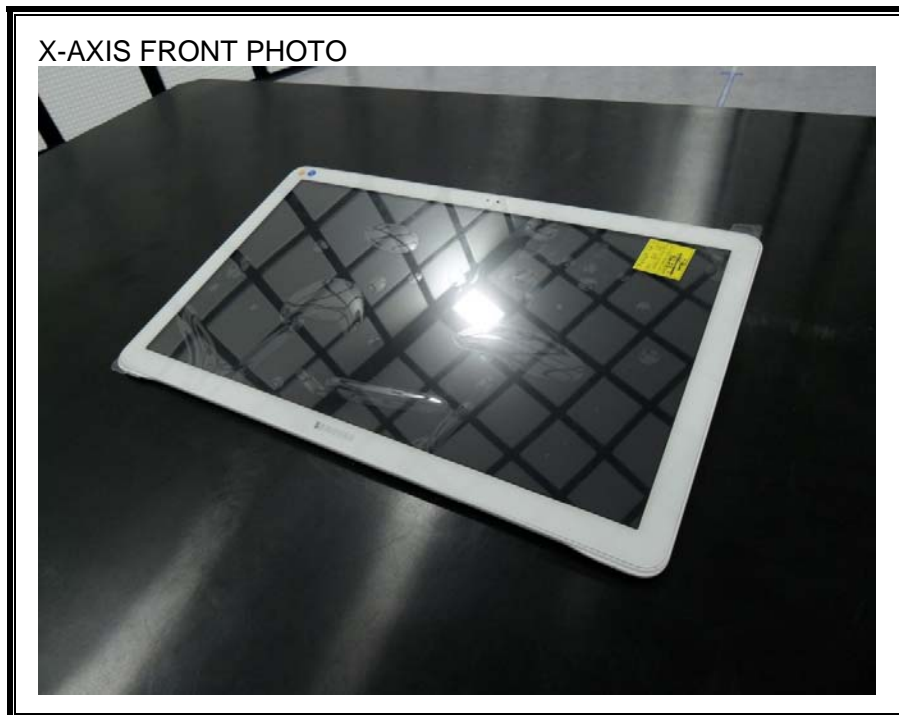

13. SETUP PHOTOS

ANTENNA PORT CONDUCTED RF MEASUREMENT SETUP

RADIATED RF MEASUREMENT SETUP (BELOW 1 GHz)

RADIATED RF MEASUREMENT SETUP (ABOVE 1 GHz)

RADIATED RF MEASUREMENT SETUP FOR PORTABLE CONFIGURATION

POWERLINE CONDUCTED EMISSIONS MEASUREMENT SETUP

END OF REPORT