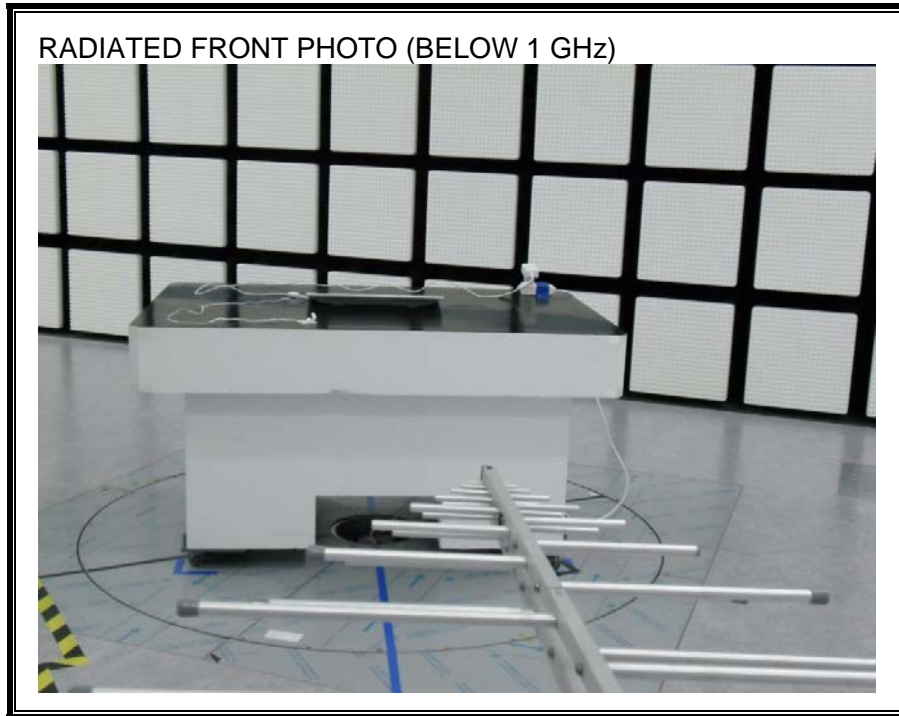

13. SETUP PHOTOS

ANTENNA PORT CONDUCTED RF MEASUREMENT SETUP

RADIATED RF MEASUREMENT SETUP (BELOW 1 GHz)

RADIATED RF MEASUREMENT SETUP (ABOVE 1 GHz)

RADIATED RF MEASUREMENT SETUP FOR PORTABLE CONFIGURATION

POWERLINE CONDUCTED EMISSIONS MEASUREMENT SETUP

END OF REPORT