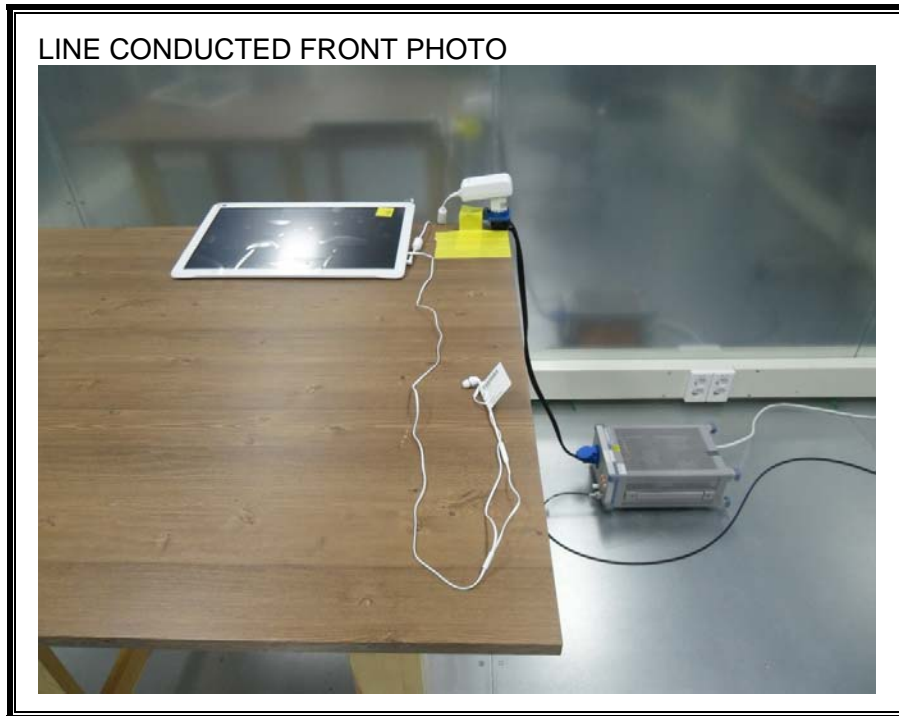

13. SETUP PHOTOS

ANTENNA PORT CONDUCTED RF MEASUREMENT SETUP

RADIATED RF MEASUREMENT SETUP (BELOW 1 GHz)

RADIATED RF MEASUREMENT SETUP (ABOVE 1 GHz)

RADIATED RF MEASUREMENT SETUP FOR PORTABLE CONFIGURATION

POWERLINE CONDUCTED EMISSIONS MEASUREMENT SETUP

END OF REPORT