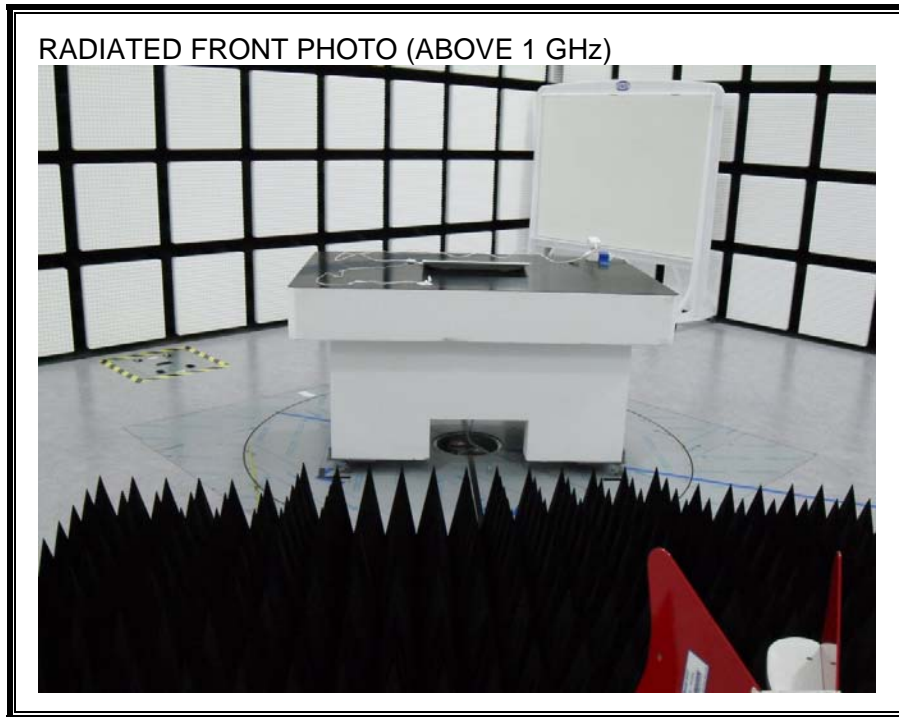

13. SETUP PHOTOS

ANTENNA PORT CONDUCTED RF MEASUREMENT SETUP

RADIATED RF MEASUREMENT SETUP (BELOW 1 GHz)

RADIATED RF MEASUREMENT SETUP (ABOVE 1 GHz)

RADIATED RF MEASUREMENT SETUP FOR PORTABLE CONFIGURATION

POWERLINE CONDUCTED EMISSIONS MEASUREMENT SETUP

END OF REPORT