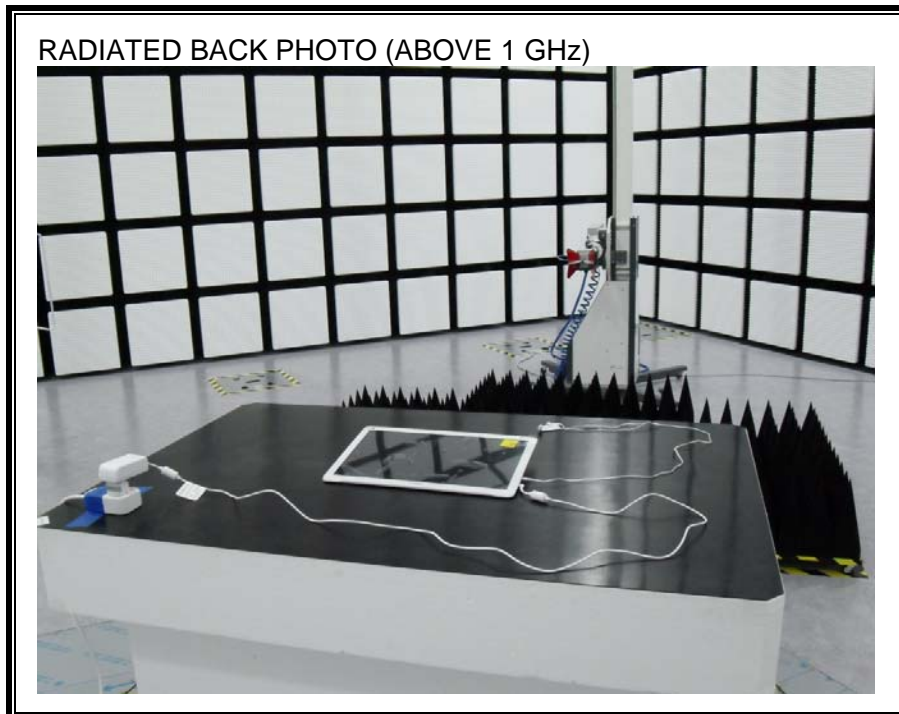

13. SETUP PHOTOS

ANTENNA PORT CONDUCTED RF MEASUREMENT SETUP

RADIATED RF MEASUREMENT SETUP (BELOW 1 GHz)

RADIATED RF MEASUREMENT SETUP (ABOVE 1 GHz)

RADIATED RF MEASUREMENT SETUP FOR PORTABLE CONFIGURATION

POWERLINE CONDUCTED EMISSIONS MEASUREMENT SETUP

END OF REPORT