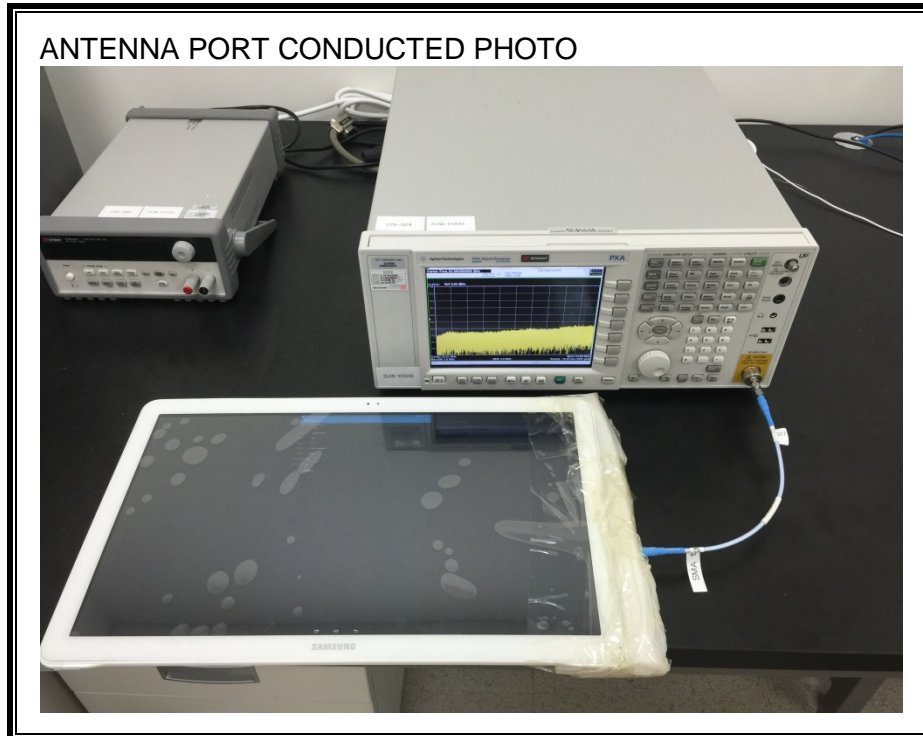

13. SETUP PHOTOS

ANTENNA PORT CONDUCTED RF MEASUREMENT SETUP

RADIATED RF MEASUREMENT SETUP (BELOW 1 GHz)

RADIATED RF MEASUREMENT SETUP (ABOVE 1 GHz)

RADIATED RF MEASUREMENT SETUP FOR PORTABLE CONFIGURATION

POWERLINE CONDUCTED EMISSIONS MEASUREMENT SETUP

END OF REPORT