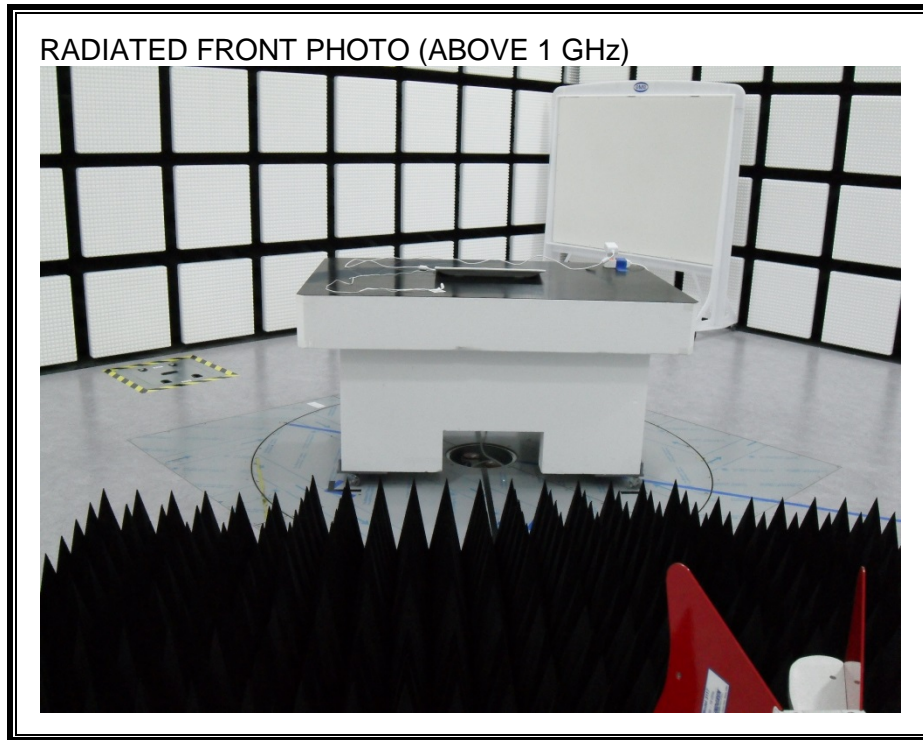

13. SETUP PHOTOS

ANTENNA PORT CONDUCTED RF MEASUREMENT SETUP

RADIATED RF MEASUREMENT SETUP (BELOW 1 GHz)

RADIATED RF MEASUREMENT SETUP (ABOVE 1 GHz)

RADIATED RF MEASUREMENT SETUP FOR PORTABLE CONFIGURATION

POWERLINE CONDUCTED EMISSIONS MEASUREMENT SETUP

END OF REPORT