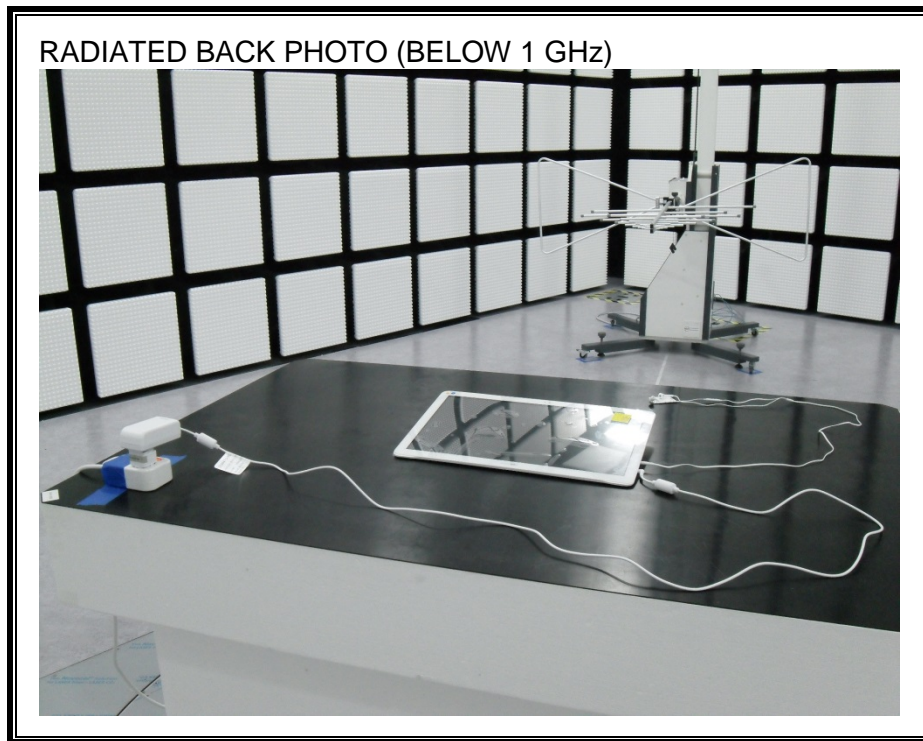

13. SETUP PHOTOS

ANTENNA PORT CONDUCTED RF MEASUREMENT SETUP

RADIATED RF MEASUREMENT SETUP (BELOW 1 GHz)

RADIATED RF MEASUREMENT SETUP (ABOVE 1 GHz)

RADIATED RF MEASUREMENT SETUP FOR PORTABLE CONFIGURATION

POWERLINE CONDUCTED EMISSIONS MEASUREMENT SETUP

END OF REPORT