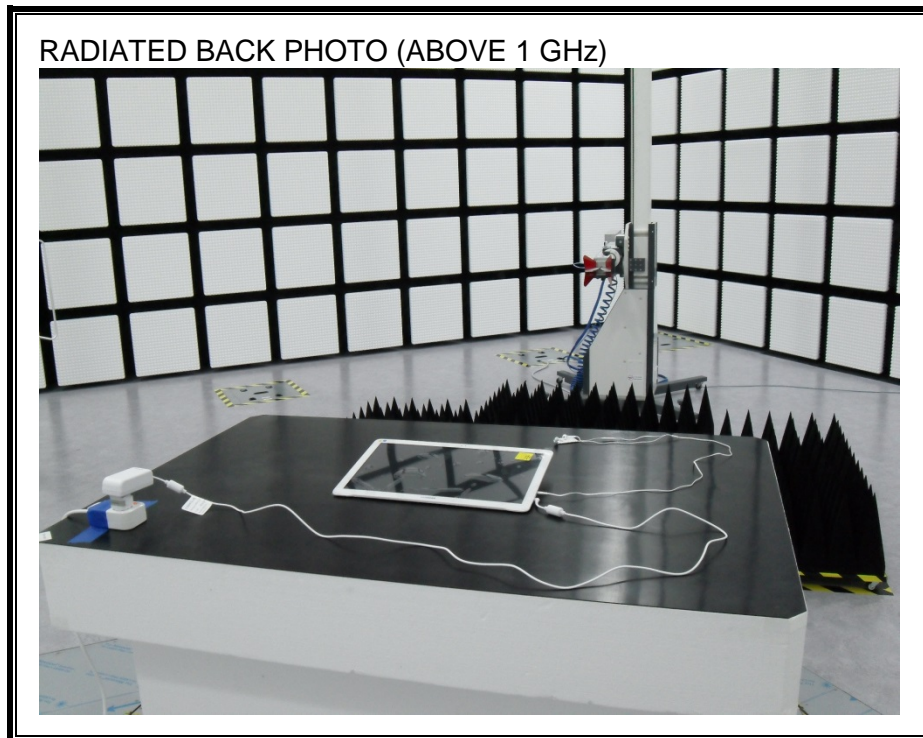

13. SETUP PHOTOS

ANTENNA PORT CONDUCTED RF MEASUREMENT SETUP

RADIATED RF MEASUREMENT SETUP (BELOW 1 GHz)

RADIATED RF MEASUREMENT SETUP (ABOVE 1 GHz)

RADIATED RF MEASUREMENT SETUP FOR PORTABLE CONFIGURATION

POWERLINE CONDUCTED EMISSIONS MEASUREMENT SETUP

END OF REPORT