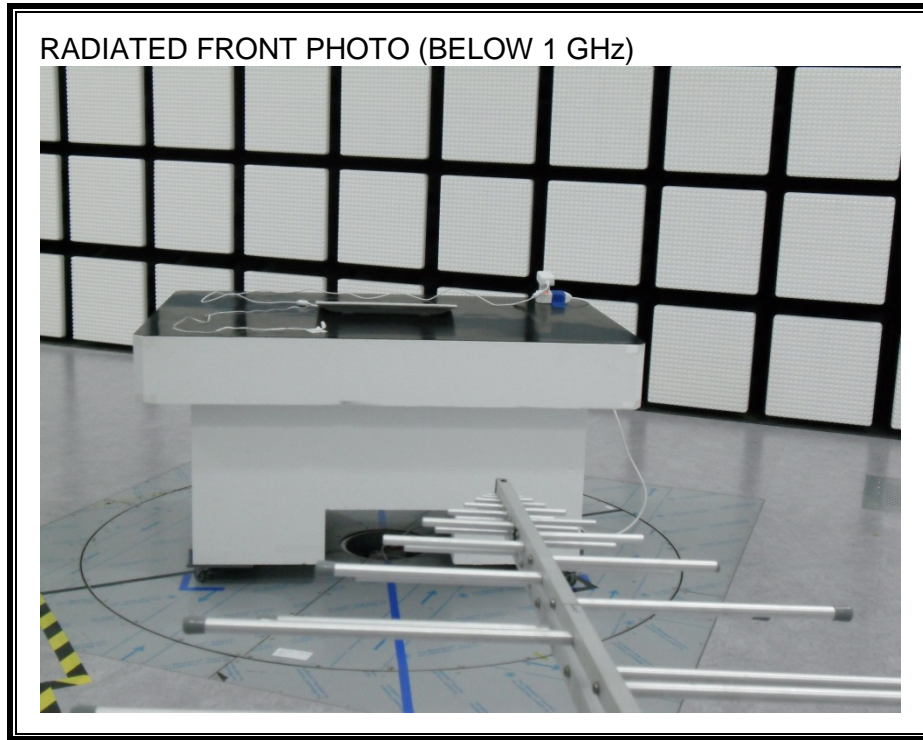

13. SETUP PHOTOS

ANTENNA PORT CONDUCTED RF MEASUREMENT SETUP

RADIATED RF MEASUREMENT SETUP (BELOW 1 GHz)

RADIATED RF MEASUREMENT SETUP (ABOVE 1 GHz)

RADIATED RF MEASUREMENT SETUP FOR PORTABLE CONFIGURATION

POWERLINE CONDUCTED EMISSIONS MEASUREMENT SETUP

END OF REPORT