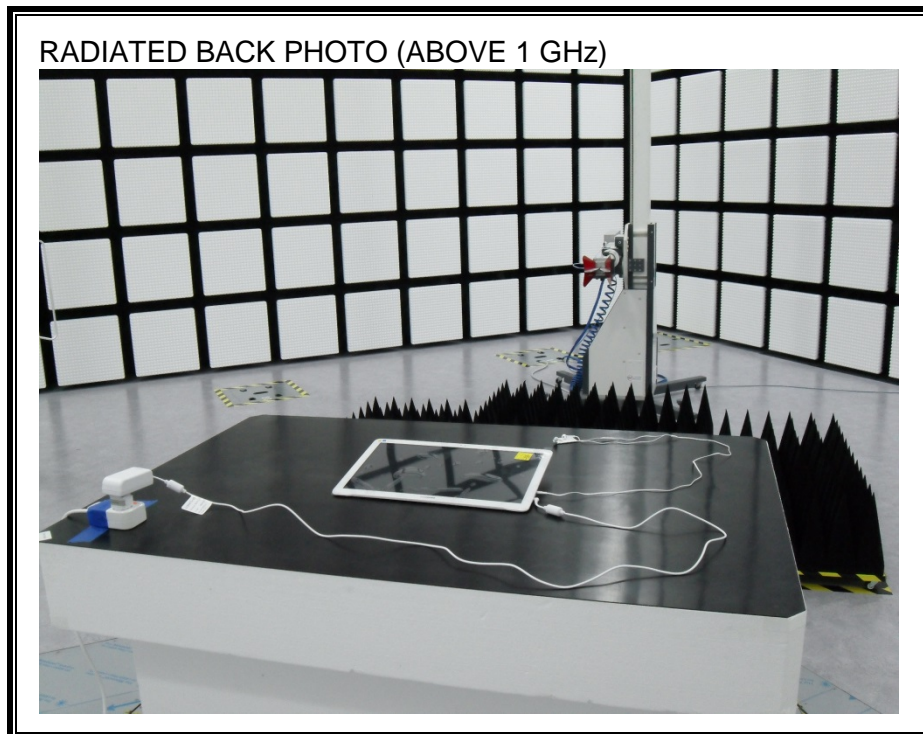

11. SETUP PHOTOS

ANTENNA PORT CONDUCTED RF MEASUREMENT SETUP

RADIATED RF MEASUREMENT SETUP (BELOW 1 GHz)

RADIATED RF MEASUREMENT SETUP (ABOVE 1 GHz)

RADIATED RF MEASUREMENT SETUP FOR PORTABLE CONFIGURATION

POWERLINE CONDUCTED EMISSIONS MEASUREMENT SETUP

END OF REPORT