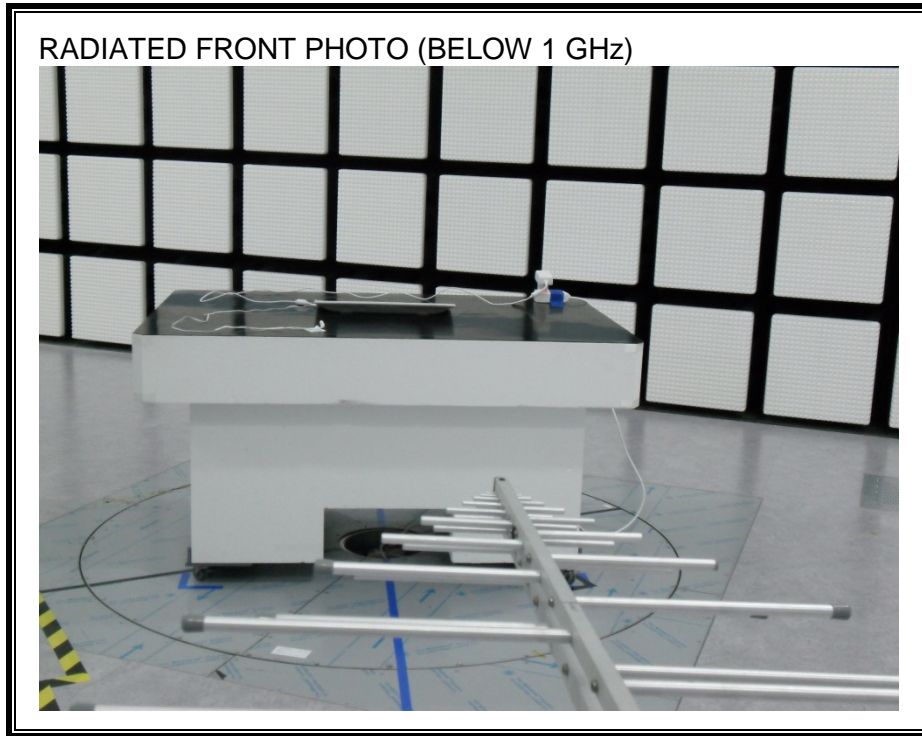

11. SETUP PHOTOS

ANTENNA PORT CONDUCTED RF MEASUREMENT SETUP

RADIATED RF MEASUREMENT SETUP (BELOW 1 GHz)

RADIATED RF MEASUREMENT SETUP (ABOVE 1 GHz)

RADIATED RF MEASUREMENT SETUP FOR PORTABLE CONFIGURATION

POWERLINE CONDUCTED EMISSIONS MEASUREMENT SETUP

END OF REPORT