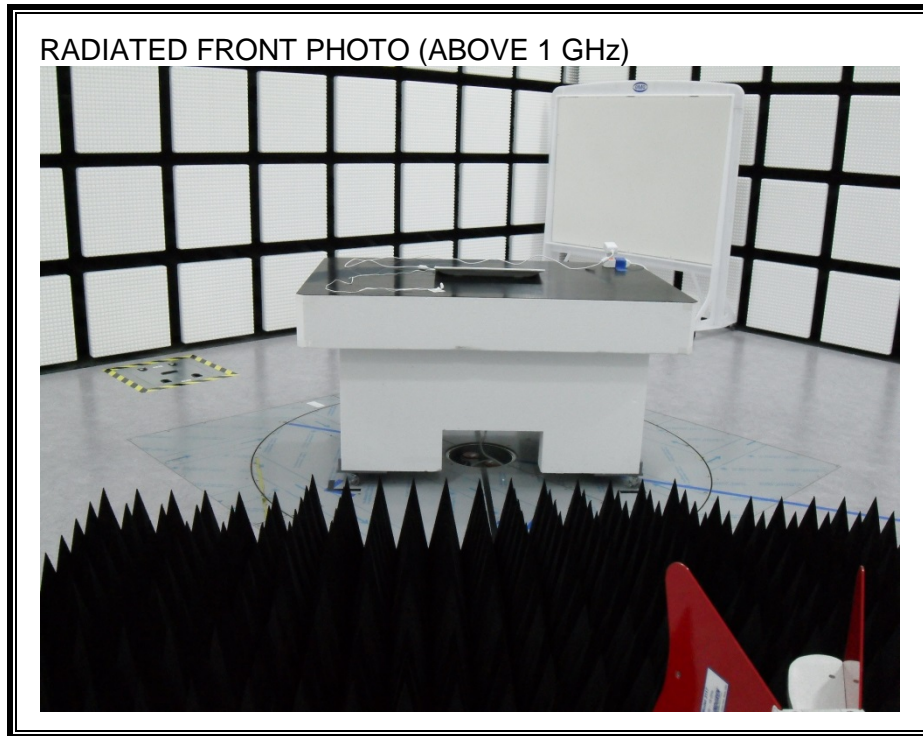

11. SETUP PHOTOS

ANTENNA PORT CONDUCTED RF MEASUREMENT SETUP

RADIATED RF MEASUREMENT SETUP (BELOW 1 GHz)

RADIATED RF MEASUREMENT SETUP (ABOVE 1 GHz)

RADIATED RF MEASUREMENT SETUP FOR PORTABLE CONFIGURATION

POWERLINE CONDUCTED EMISSIONS MEASUREMENT SETUP

END OF REPORT