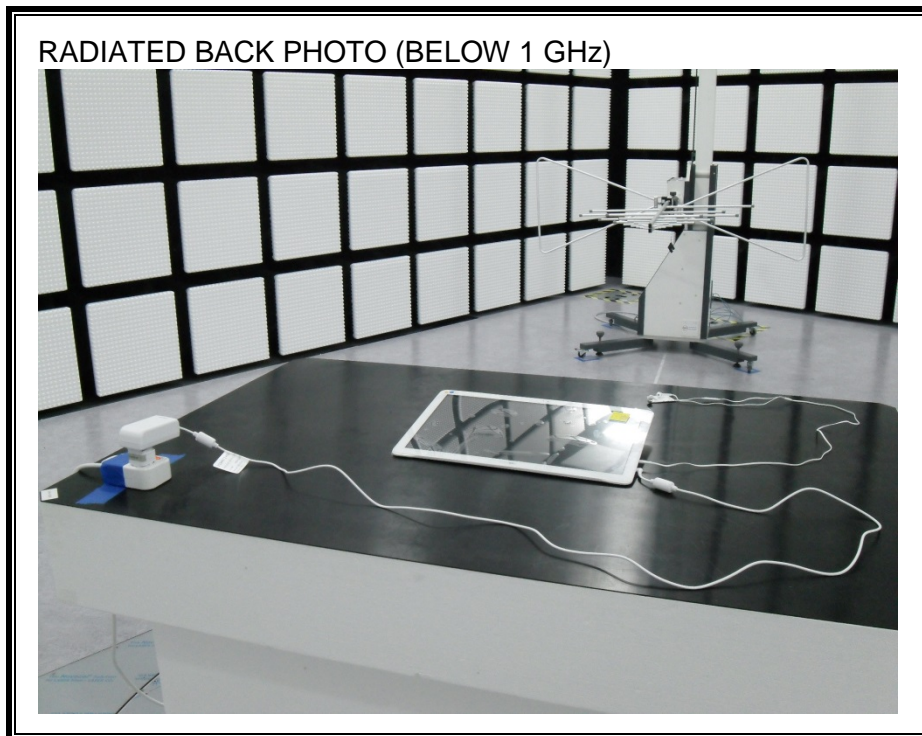

11. SETUP PHOTOS

ANTENNA PORT CONDUCTED RF MEASUREMENT SETUP

RADIATED RF MEASUREMENT SETUP (BELOW 1 GHz)

RADIATED RF MEASUREMENT SETUP (ABOVE 1 GHz)

RADIATED RF MEASUREMENT SETUP FOR PORTABLE CONFIGURATION

POWERLINE CONDUCTED EMISSIONS MEASUREMENT SETUP

END OF REPORT