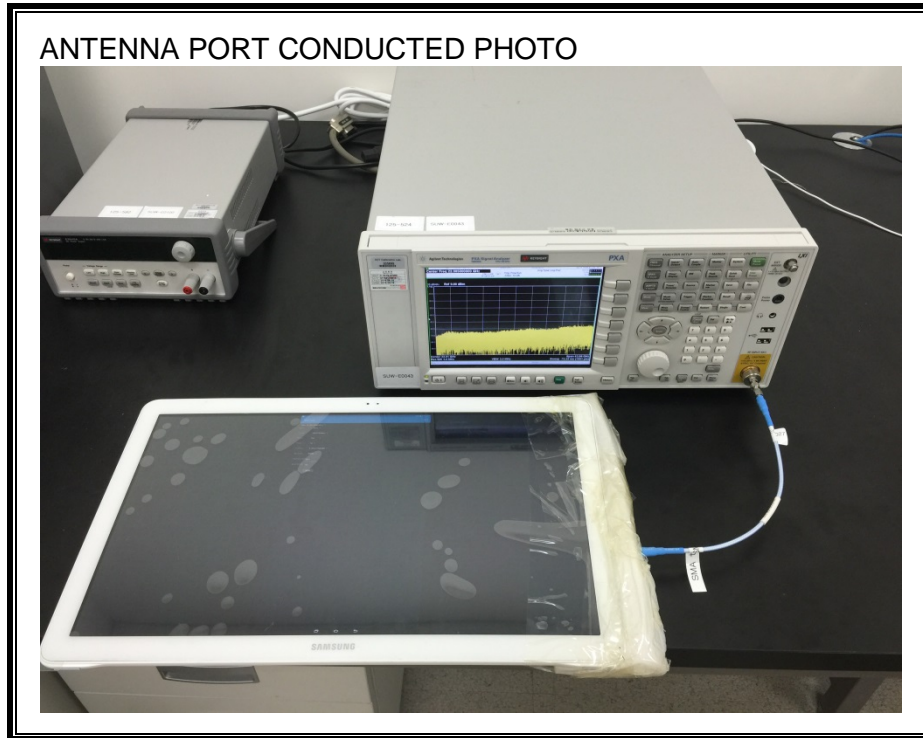

11. SETUP PHOTOS

ANTENNA PORT CONDUCTED RF MEASUREMENT SETUP

RADIATED RF MEASUREMENT SETUP (BELOW 1 GHz)

RADIATED RF MEASUREMENT SETUP (ABOVE 1 GHz)

RADIATED RF MEASUREMENT SETUP FOR PORTABLE CONFIGURATION

POWERLINE CONDUCTED EMISSIONS MEASUREMENT SETUP

END OF REPORT