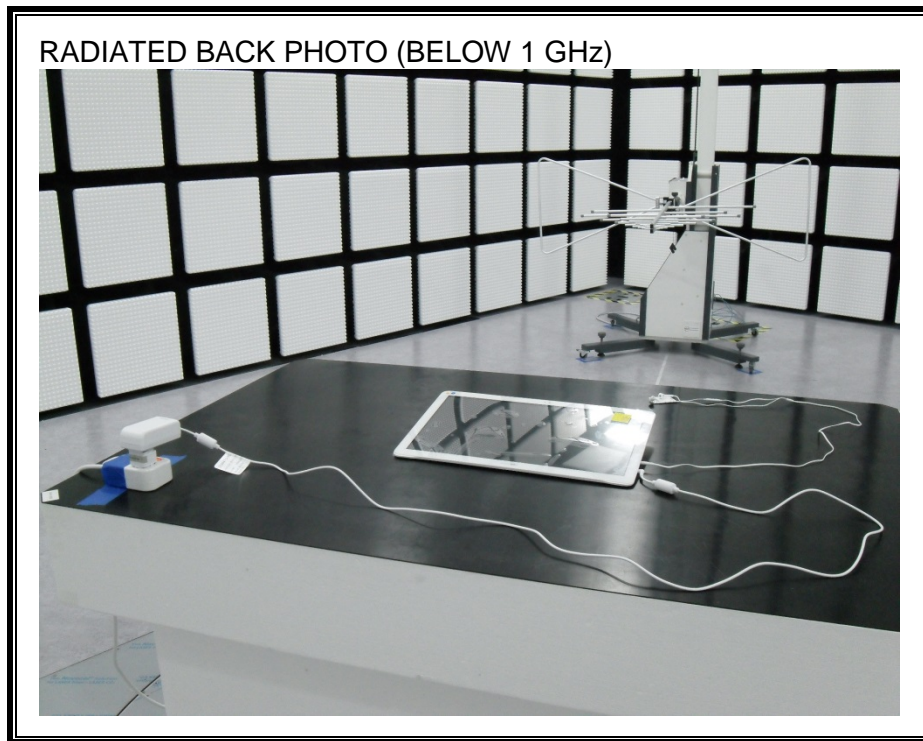

9. SETUP PHOTOS

ANTENNA PORT CONDUCTED RF MEASUREMENT SETUP

RADIATED RF MEASUREMENT SETUP (BELOW 1 GHz)

RADIATED RF MEASUREMENT SETUP (ABOVE 1 GHz)

RADIATED RF MEASUREMENT SETUP FOR PORTABLE CONFIGURATION

POWERLINE CONDUCTED EMISSIONS MEASUREMENT SETUP

END OF REPORT