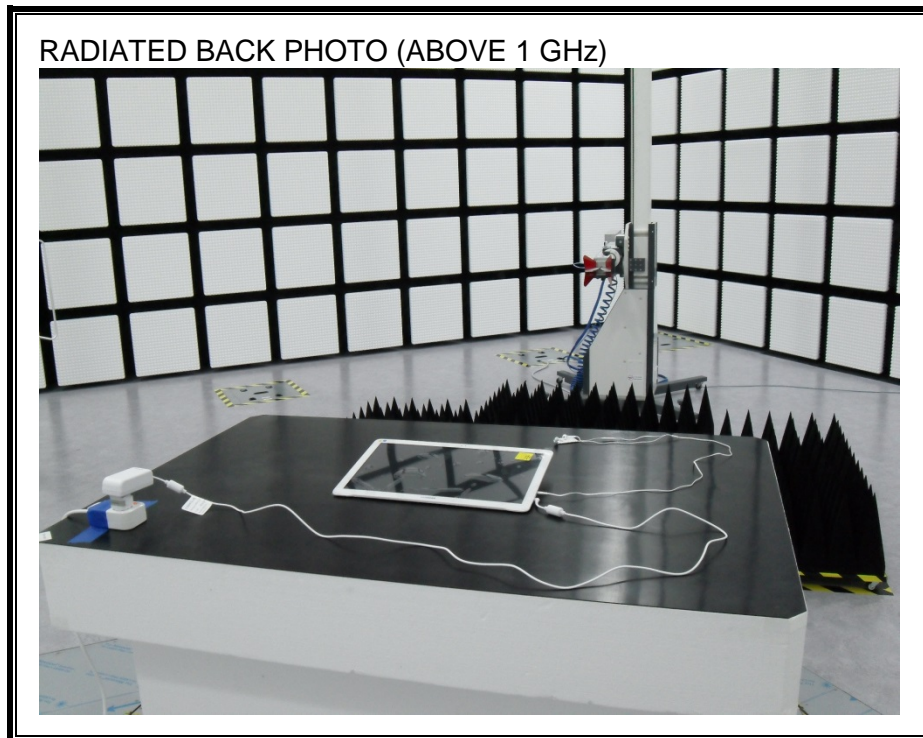

9. SETUP PHOTOS

ANTENNA PORT CONDUCTED RF MEASUREMENT SETUP

RADIATED RF MEASUREMENT SETUP (BELOW 1 GHz)

RADIATED RF MEASUREMENT SETUP (ABOVE 1 GHz)

RADIATED RF MEASUREMENT SETUP FOR PORTABLE CONFIGURATION

POWERLINE CONDUCTED EMISSIONS MEASUREMENT SETUP

END OF REPORT