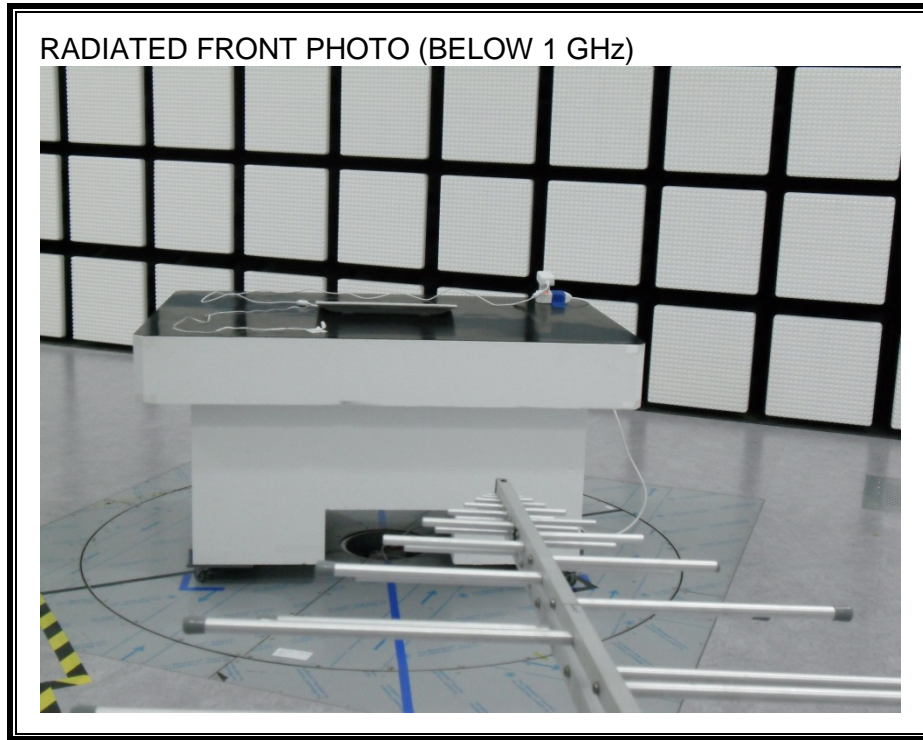

9. SETUP PHOTOS

ANTENNA PORT CONDUCTED RF MEASUREMENT SETUP

RADIATED RF MEASUREMENT SETUP (BELOW 1 GHz)

RADIATED RF MEASUREMENT SETUP (ABOVE 1 GHz)

RADIATED RF MEASUREMENT SETUP FOR PORTABLE CONFIGURATION

POWERLINE CONDUCTED EMISSIONS MEASUREMENT SETUP

END OF REPORT