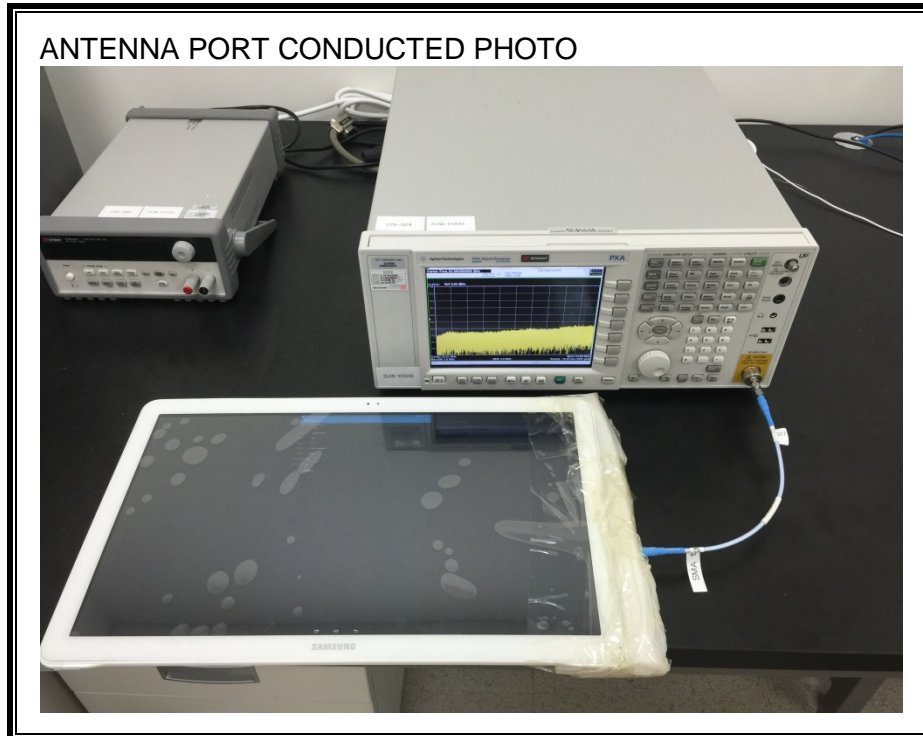

9. SETUP PHOTOS

ANTENNA PORT CONDUCTED RF MEASUREMENT SETUP

RADIATED RF MEASUREMENT SETUP (BELOW 1 GHz)

RADIATED RF MEASUREMENT SETUP (ABOVE 1 GHz)

RADIATED RF MEASUREMENT SETUP FOR PORTABLE CONFIGURATION

POWERLINE CONDUCTED EMISSIONS MEASUREMENT SETUP

END OF REPORT