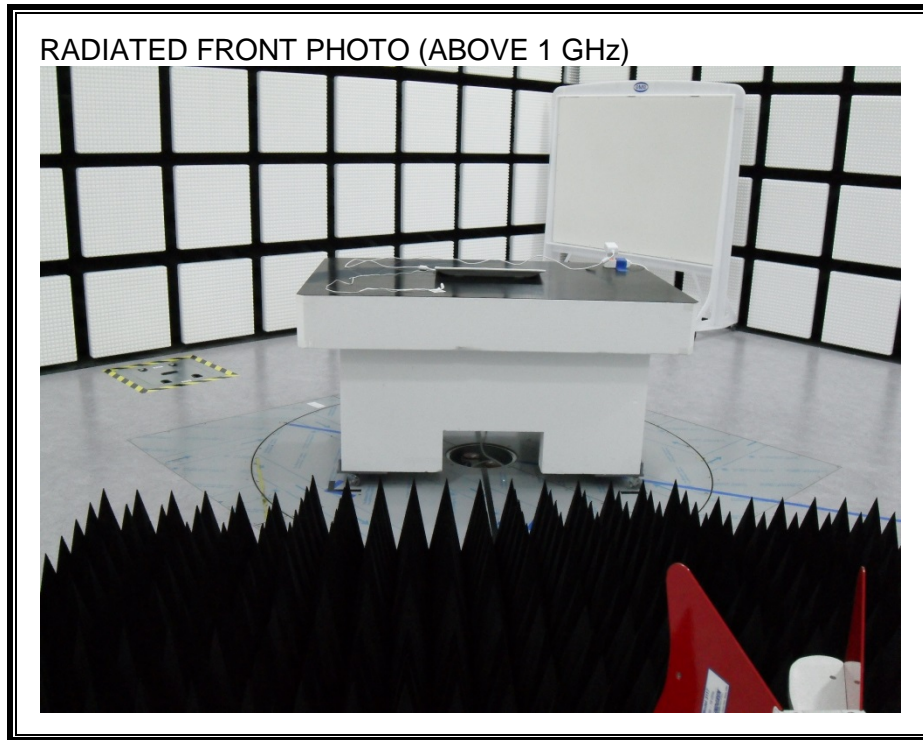

9. SETUP PHOTOS

ANTENNA PORT CONDUCTED RF MEASUREMENT SETUP

RADIATED RF MEASUREMENT SETUP (BELOW 1 GHz)

RADIATED RF MEASUREMENT SETUP (ABOVE 1 GHz)

RADIATED RF MEASUREMENT SETUP FOR PORTABLE CONFIGURATION

POWERLINE CONDUCTED EMISSIONS MEASUREMENT SETUP

END OF REPORT