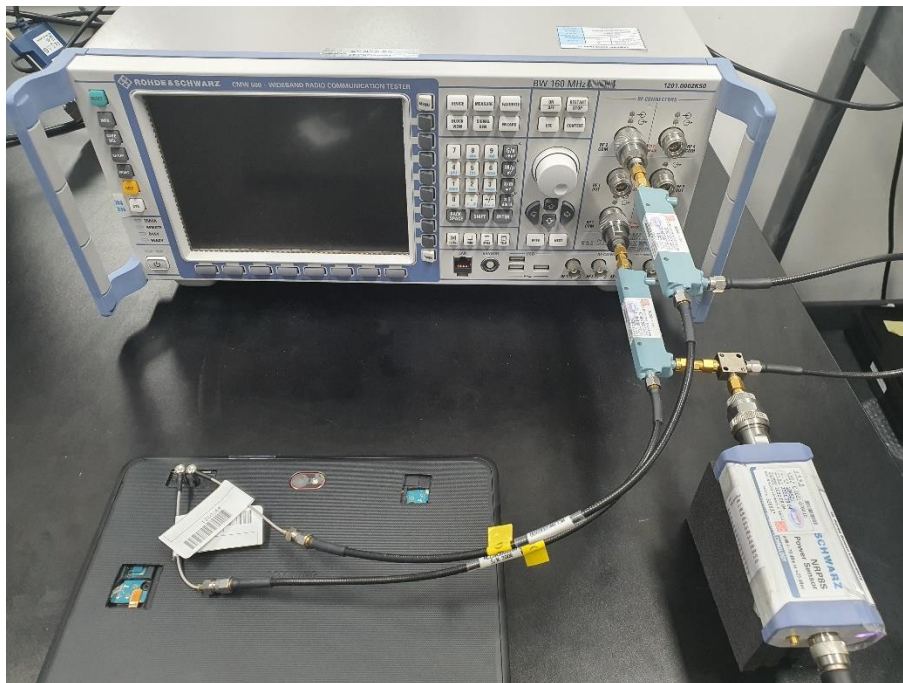

Test setup photos

A.1 : Conducted test in CMW500 callbox

A.2 : Conducted test in CMW500 callbox

A,3 : Conducted test in UXM callbox

A,4 : Conducted test in UXM callbox

A5 : Radiated test (Legacy and NR SA mode) in SAR system