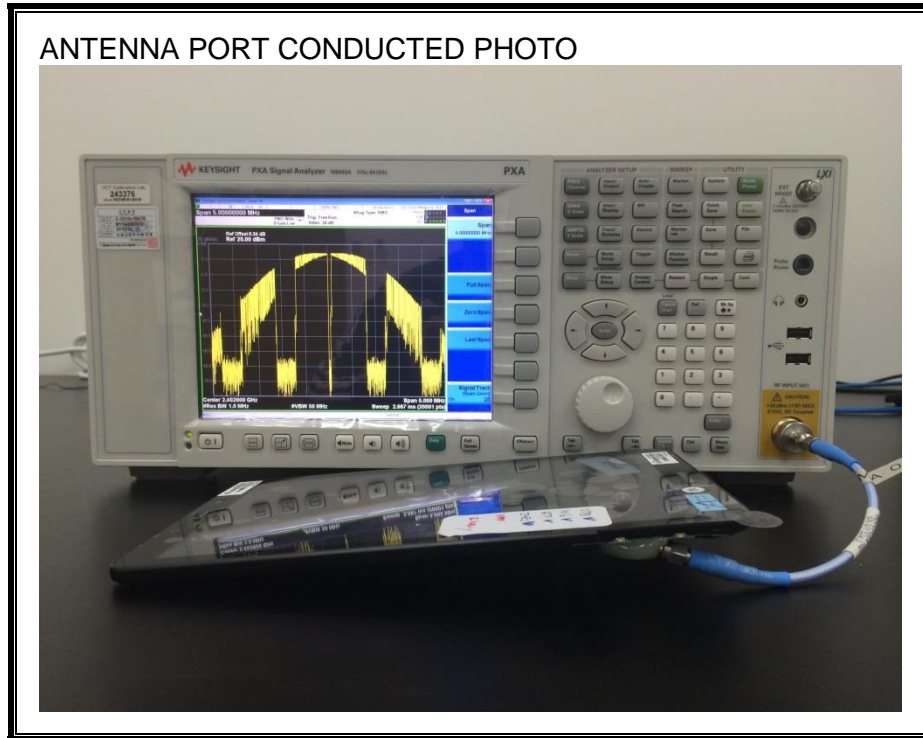

#### ANTENNA PORT CONDUCTED RF MEASUREMENT SETUP

**RADIATED RF MEASUREMENT SETUP (BELOW 1 GHz)**

**RADIATED RF MEASUREMENT SETUP (ABOVE 1 GHz)**

**RADIATED RF MEASUREMENT SETUP FOR PORTABLE CONFIGURATION**

**POWERLINE CONDUCTED EMISSIONS MEASUREMENT SETUP**

**END OF REPORT**