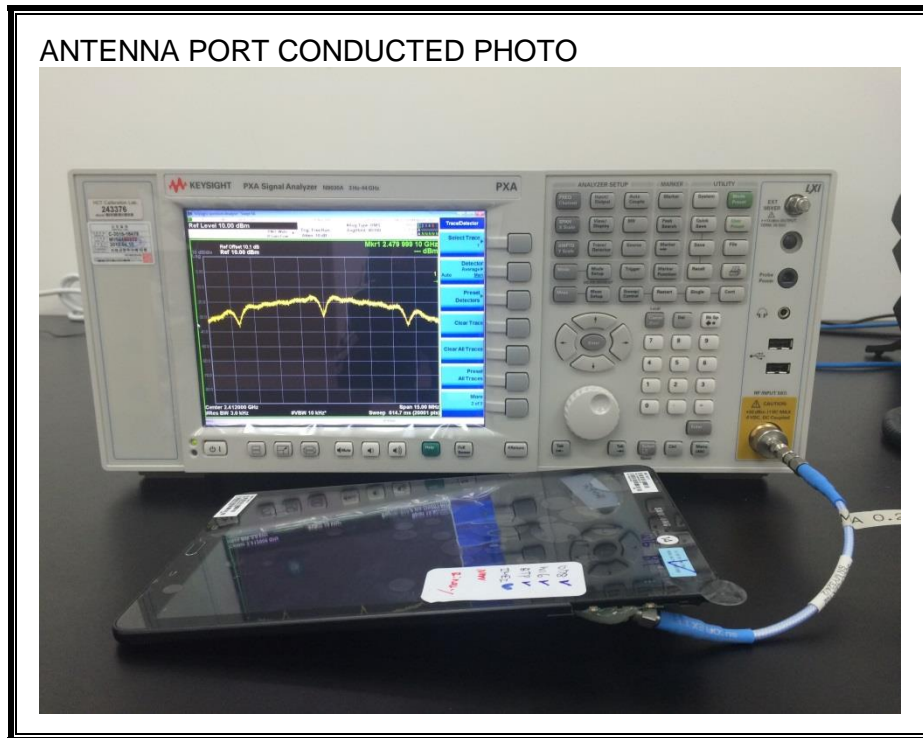

13. SETUP PHOTOS

ANTENNA PORT CONDUCTED RF MEASUREMENT SETUP

RADIATED RF MEASUREMENT SETUP (BELOW 1 GHz)

RADIATED RF MEASUREMENT SETUP (ABOVE 1 GHz)

RADIATED RF MEASUREMENT SETUP FOR PORTABLE CONFIGURATION

POWERLINE CONDUCTED EMISSIONS MEASUREMENT SETUP

END OF REPORT