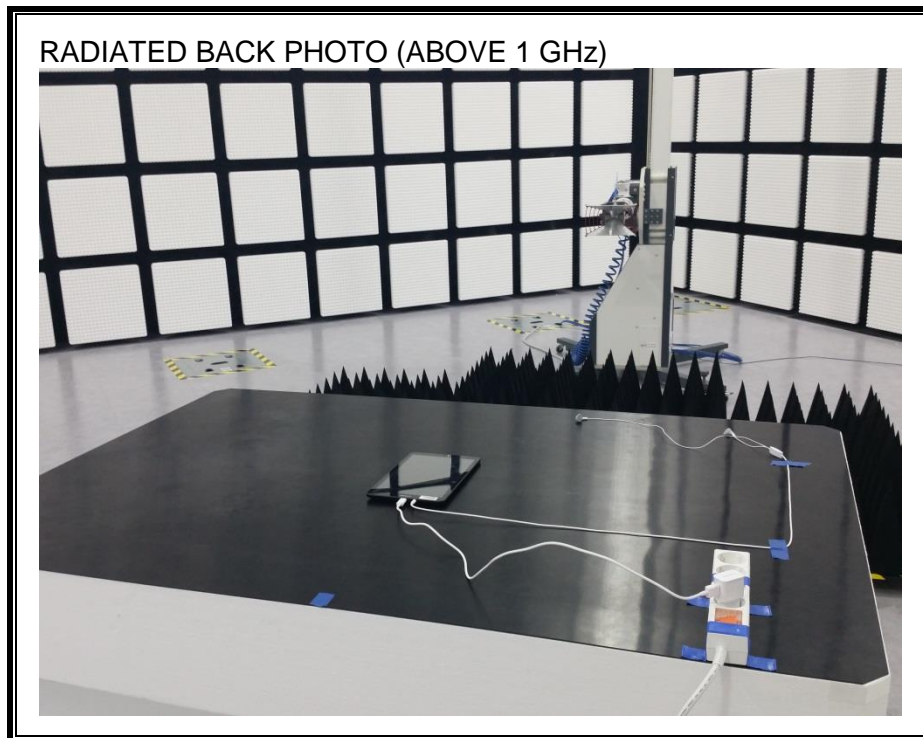

13. SETUP PHOTOS

ANTENNA PORT CONDUCTED RF MEASUREMENT SETUP

RADIATED RF MEASUREMENT SETUP (BELOW 1 GHz)

RADIATED RF MEASUREMENT SETUP (ABOVE 1 GHz)

RADIATED RF MEASUREMENT SETUP FOR PORTABLE CONFIGURATION

POWERLINE CONDUCTED EMISSIONS MEASUREMENT SETUP

END OF REPORT