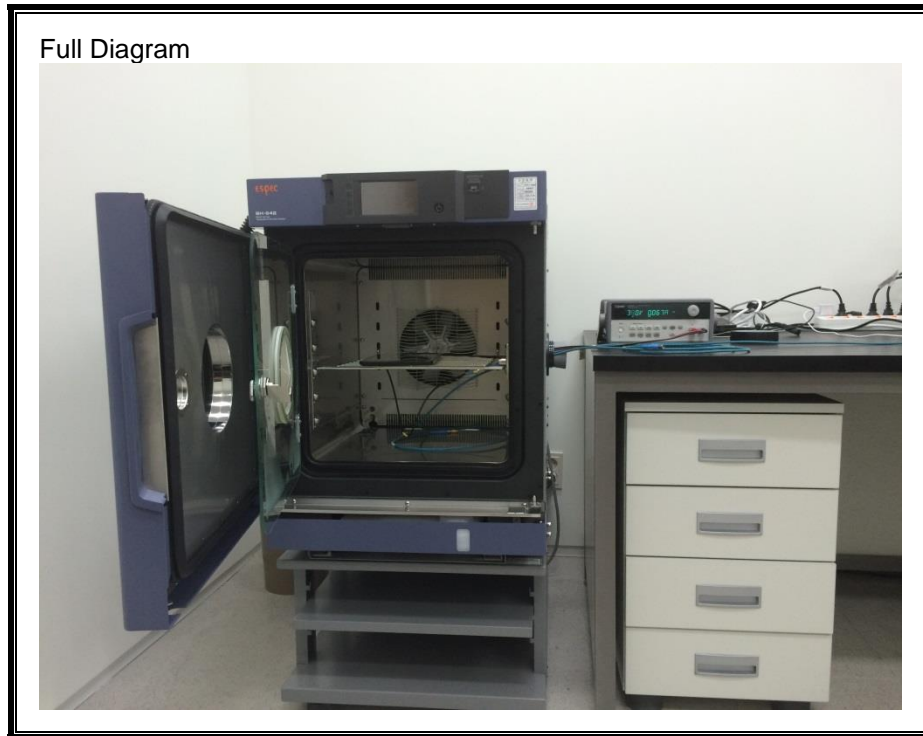

12. SETUP PHOTOS

ANTENNA PORT CONDUCTED RF MEASUREMENT SETUP

RADIATED RF MEASUREMENT SETUP (ABOVE 1 GHz)

RADIATED RF MEASUREMENT SETUP FOR PORTABLE CONFIGURATION

ENVIRONMENTAL CHAMBER PHOTO

END OF REPORT