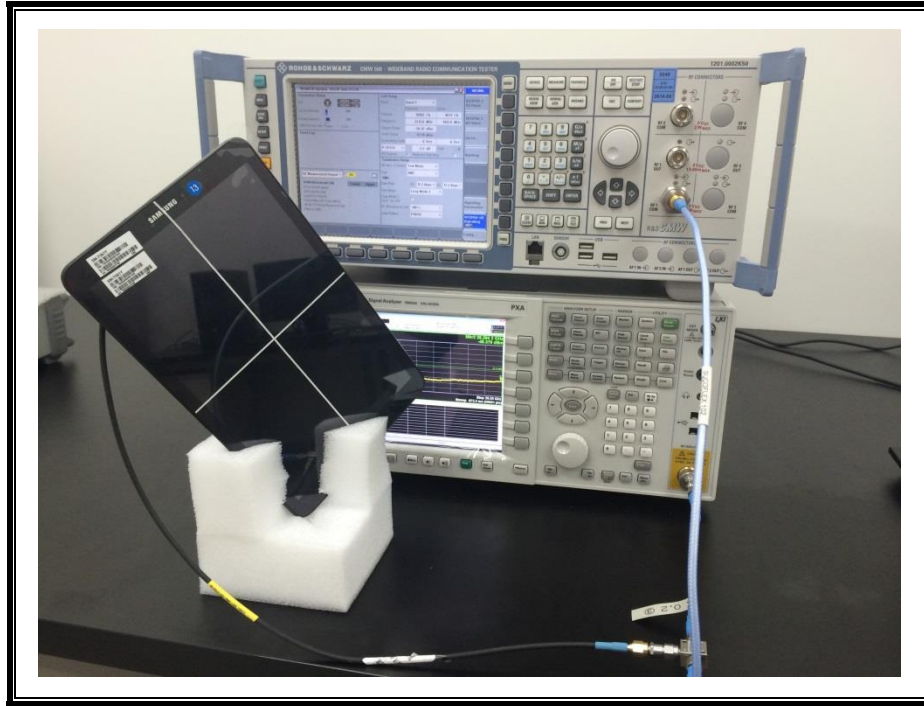

12. SETUP PHOTOS

ANTENNA PORT CONDUCTED RF MEASUREMENT SETUP

RADIATED RF MEASUREMENT SETUP (ABOVE 1 GHz)

RADIATED RF MEASUREMENT SETUP FOR PORTABLE CONFIGURATION

ENVIRONMENTAL CHAMBER PHOTO

END OF REPORT