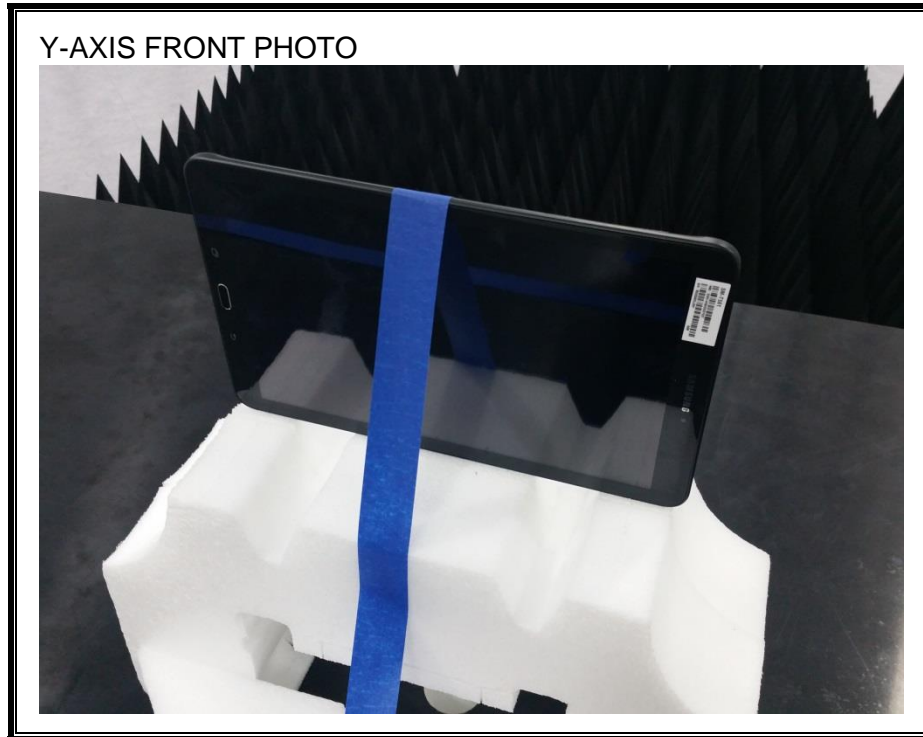

12. SETUP PHOTOS

ANTENNA PORT CONDUCTED RF MEASUREMENT SETUP

RADIATED RF MEASUREMENT SETUP (ABOVE 1 GHz)

RADIATED RF MEASUREMENT SETUP FOR PORTABLE CONFIGURATION

ENVIRONMENTAL CHAMBER PHOTO

END OF REPORT