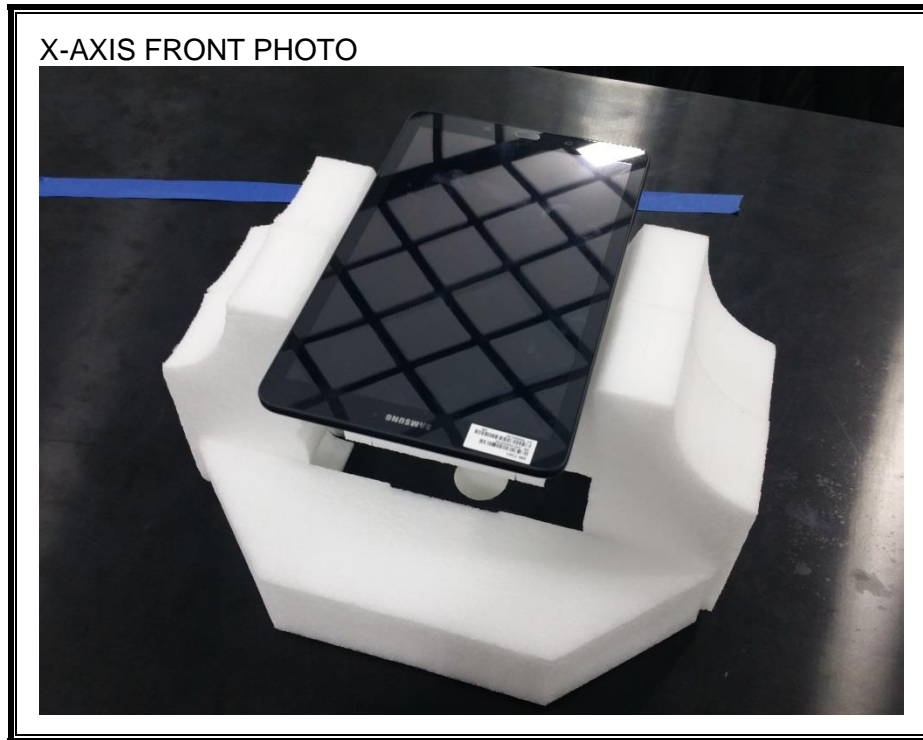

12. SETUP PHOTOS

ANTENNA PORT CONDUCTED RF MEASUREMENT SETUP

RADIATED RF MEASUREMENT SETUP (ABOVE 1 GHz)

RADIATED RF MEASUREMENT SETUP FOR PORTABLE CONFIGURATION

ENVIRONMENTAL CHAMBER PHOTO

END OF REPORT