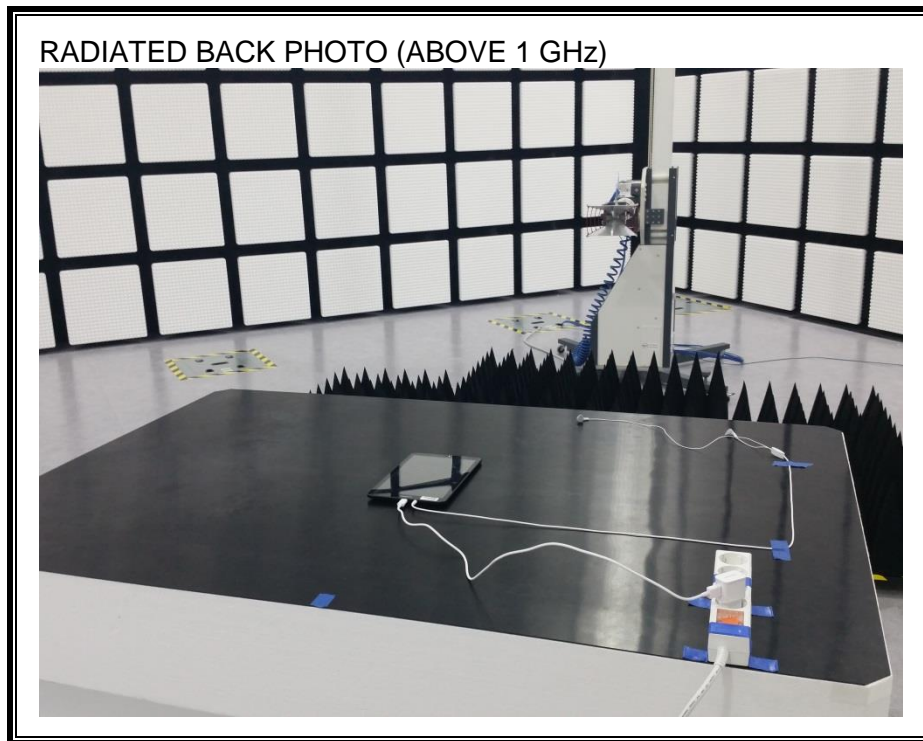

12. SETUP PHOTOS

ANTENNA PORT CONDUCTED RF MEASUREMENT SETUP

RADIATED RF MEASUREMENT SETUP (ABOVE 1 GHz)

RADIATED RF MEASUREMENT SETUP FOR PORTABLE CONFIGURATION

ENVIRONMENTAL CHAMBER PHOTO

END OF REPORT