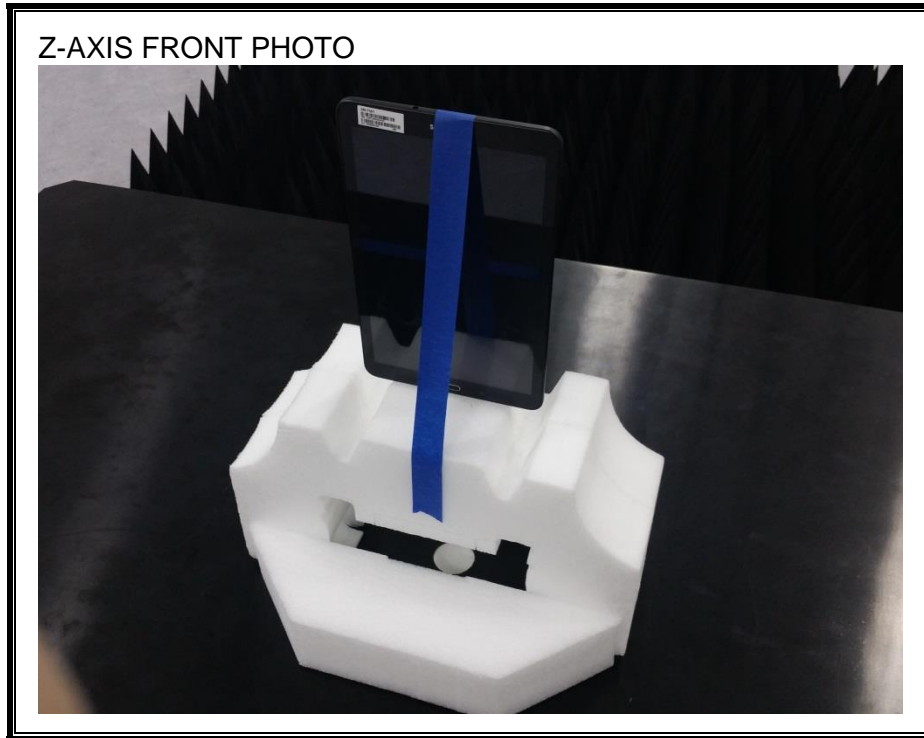

12. SETUP PHOTOS

ANTENNA PORT CONDUCTED RF MEASUREMENT SETUP

RADIATED RF MEASUREMENT SETUP (ABOVE 1 GHz)

RADIATED RF MEASUREMENT SETUP FOR PORTABLE CONFIGURATION

ENVIRONMENTAL CHAMBER PHOTO

END OF REPORT