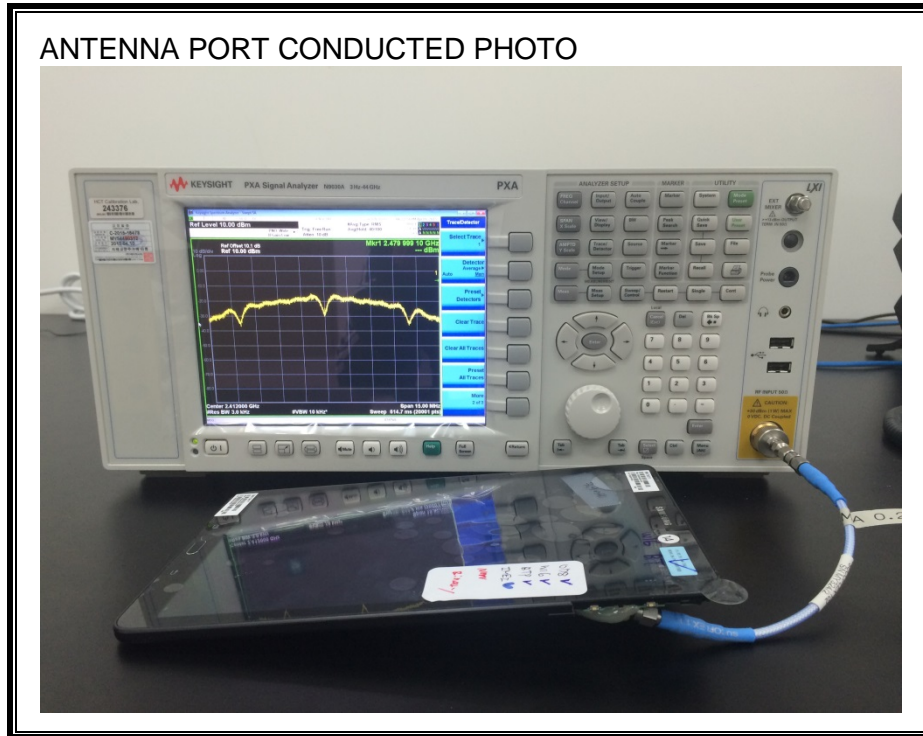

13. SETUP PHOTOS

ANTENNA PORT CONDUCTED RF MEASUREMENT SETUP

RADIATED RF MEASUREMENT SETUP (BELOW 1 GHz)

RADIATED RF MEASUREMENT SETUP (ABOVE 1 GHz)

RADIATED RF MEASUREMENT SETUP FOR PORTABLE CONFIGURATION

POWERLINE CONDUCTED EMISSIONS MEASUREMENT SETUP

END OF REPORT