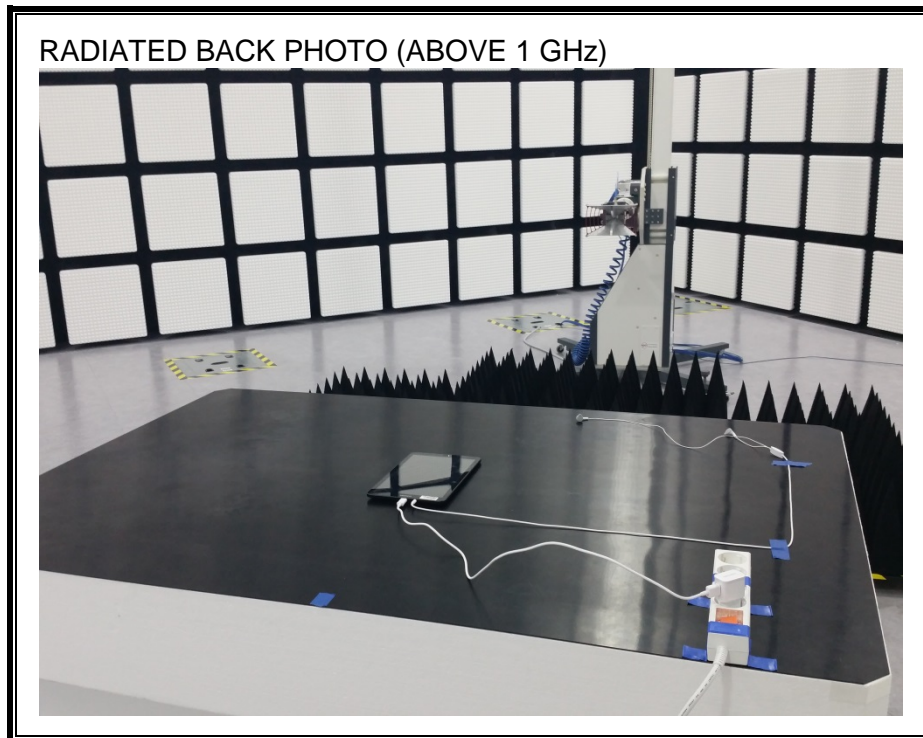

13. SETUP PHOTOS

ANTENNA PORT CONDUCTED RF MEASUREMENT SETUP

RADIATED RF MEASUREMENT SETUP (BELOW 1 GHz)

RADIATED RF MEASUREMENT SETUP (ABOVE 1 GHz)

RADIATED RF MEASUREMENT SETUP FOR PORTABLE CONFIGURATION

POWERLINE CONDUCTED EMISSIONS MEASUREMENT SETUP

END OF REPORT