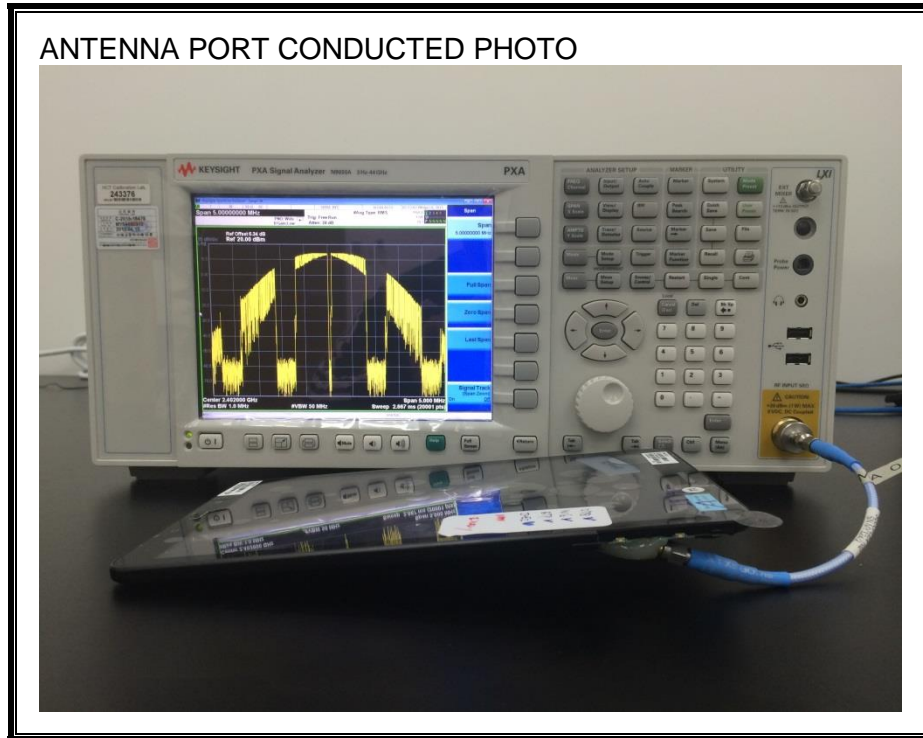

13. SETUP PHOTOS

ANTENNA PORT CONDUCTED RF MEASUREMENT SETUP

RADIATED RF MEASUREMENT SETUP (BELOW 1 GHz)

RADIATED RF MEASUREMENT SETUP (ABOVE 1 GHz)

RADIATED RF MEASUREMENT SETUP FOR PORTABLE CONFIGURATION

POWERLINE CONDUCTED EMISSIONS MEASUREMENT SETUP

END OF REPORT