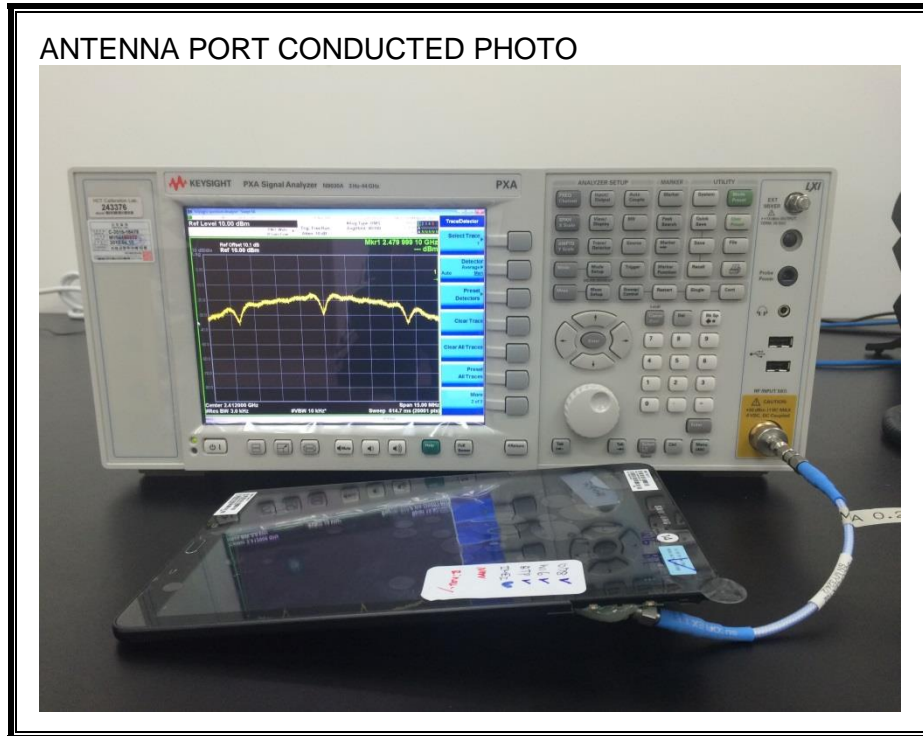

13. SETUP PHOTOS

ANTENNA PORT CONDUCTED RF MEASUREMENT SETUP

RADIATED RF MEASUREMENT SETUP (BELOW 1 GHz)

RADIATED RF MEASUREMENT SETUP (ABOVE 1 GHz)

RADIATED RF MEASUREMENT SETUP FOR PORTABLE CONFIGURATION

POWERLINE CONDUCTED EMISSIONS MEASUREMENT SETUP

END OF REPORT