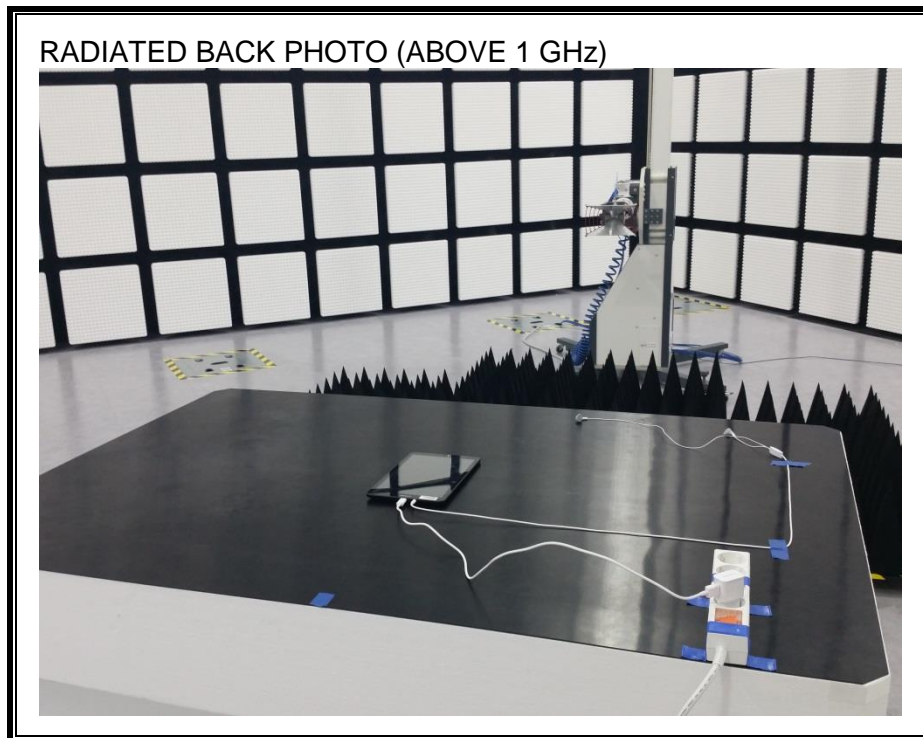

11. SETUP PHOTOS

ANTENNA PORT CONDUCTED RF MEASUREMENT SETUP

RADIATED RF MEASUREMENT SETUP (BELOW 1 GHz)

RADIATED RF MEASUREMENT SETUP (ABOVE 1 GHz)

RADIATED RF MEASUREMENT SETUP FOR PORTABLE CONFIGURATION

POWERLINE CONDUCTED EMISSIONS MEASUREMENT SETUP

END OF REPORT