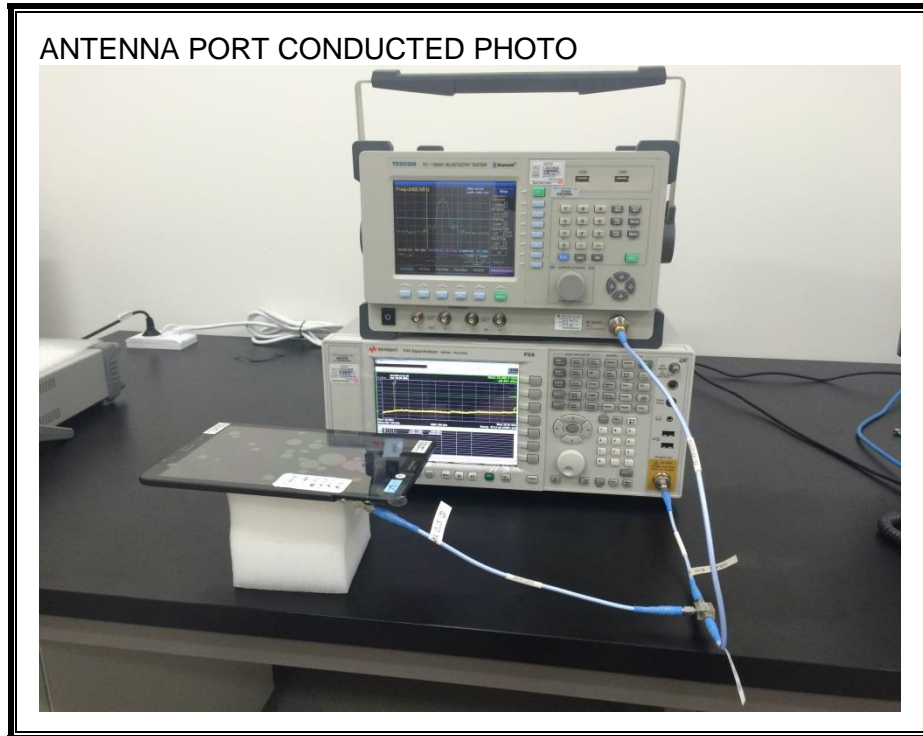

11. SETUP PHOTOS

ANTENNA PORT CONDUCTED RF MEASUREMENT SETUP

RADIATED RF MEASUREMENT SETUP (BELOW 1 GHz)

RADIATED RF MEASUREMENT SETUP (ABOVE 1 GHz)

RADIATED RF MEASUREMENT SETUP FOR PORTABLE CONFIGURATION

POWERLINE CONDUCTED EMISSIONS MEASUREMENT SETUP

END OF REPORT