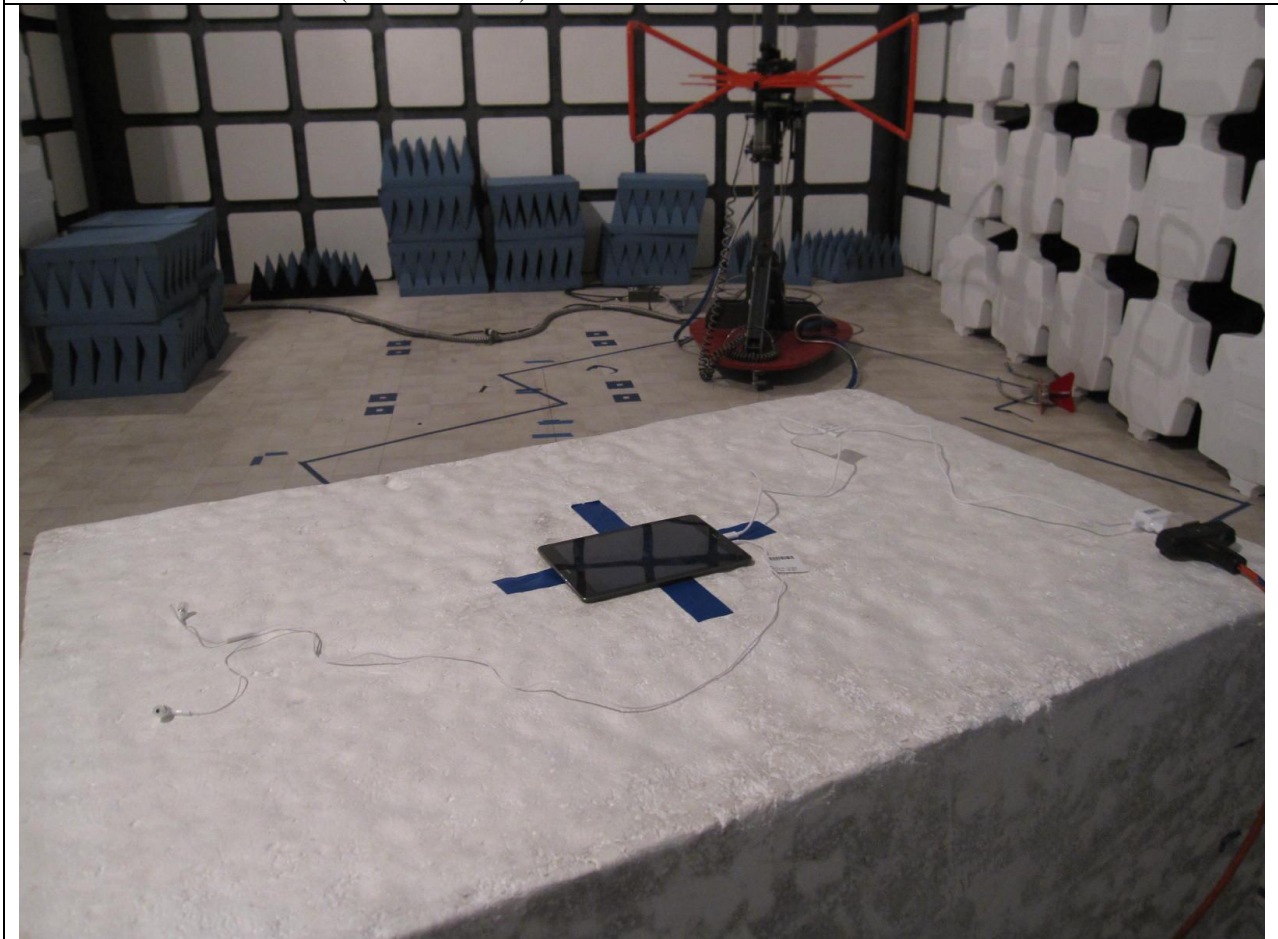

12. SETUP PHOTOS

ANTENNA PORT CONDUCTED RF MEASUREMENT SETUP

RADIATED RF MEASUREMENT SETUP (BELOW 1 GHz)

RADIATED FRONT=PHOTO (BELOW 1 GHz)

RADIATED BACK PHOTO (BELOW 1 GHz)

RADIATED RF MEASUREMENT SETUP (ABOVE 1 GHz)

RADIATED FRONT PHOTO (ABOVE 1 GHz)

RADIATED BACK PHOTO (ABOVE 1 GHz)

RADIATED RF MEASUREMENT SETUP FOR PORTABLE CONFIGURATION

X-AXIS FRONT PHOTO

Y-AXIS FRONT PHOTO

Z-AXIS FRONT PHOTO

POWERLINE CONDUCTED EMISSIONS MEASUREMENT SETUP

LINE CONDUCTED FRONT PHOTO

LINE CONDUCTED BACK PHOTO

END OF REPORT