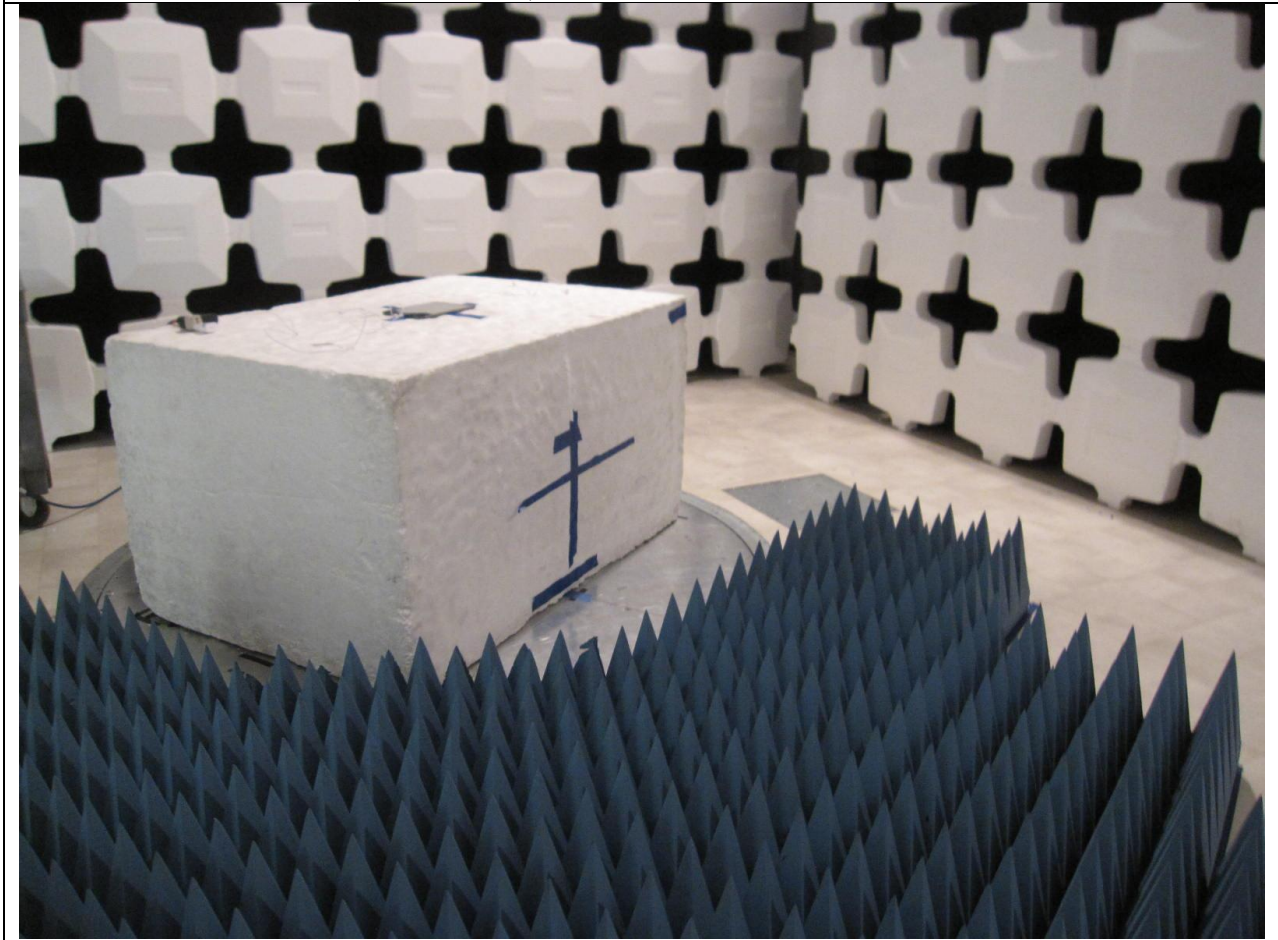

12. SETUP PHOTOS

ANTENNA PORT CONDUCTED RF MEASUREMENT SETUP

RADIATED RF MEASUREMENT SETUP (BELOW 1 GHz)

RADIATED FRONT=PHOTO (BELOW 1 GHz)

RADIATED BACK PHOTO (BELOW 1 GHz)

RADIATED RF MEASUREMENT SETUP (ABOVE 1 GHz)

RADIATED FRONT PHOTO (ABOVE 1 GHz)

RADIATED BACK PHOTO (ABOVE 1 GHz)

RADIATED RF MEASUREMENT SETUP FOR PORTABLE CONFIGURATION

X-AXIS FRONT PHOTO

Y-AXIS FRONT PHOTO

Z-AXIS FRONT PHOTO

POWERLINE CONDUCTED EMISSIONS MEASUREMENT SETUP

LINE CONDUCTED FRONT PHOTO

LINE CONDUCTED BACK PHOTO

END OF REPORT