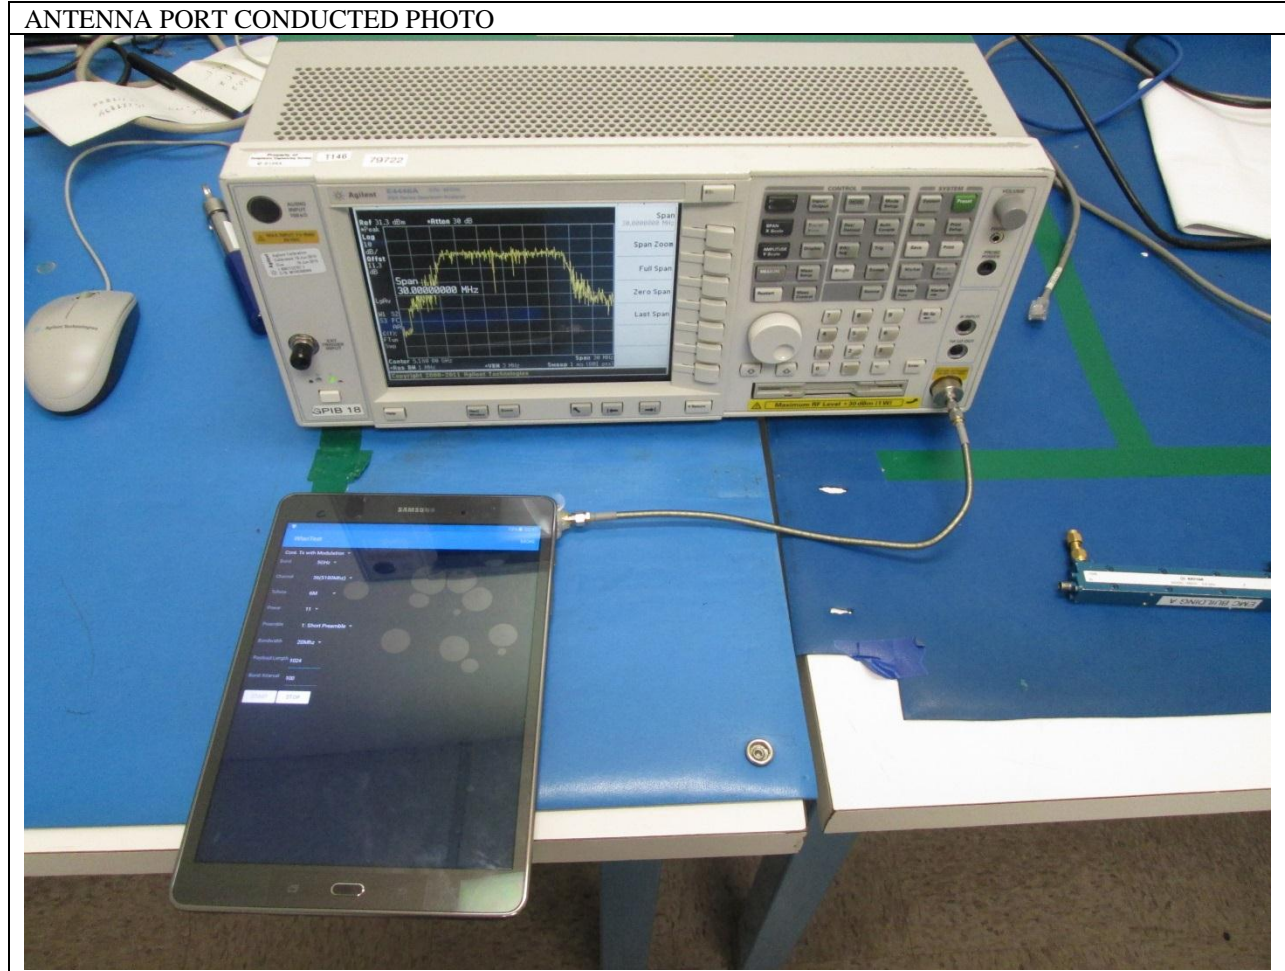

12. SETUP PHOTOS

ANTENNA PORT CONDUCTED RF MEASUREMENT SETUP

RADIATED RF MEASUREMENT SETUP (BELOW 1 GHz)

RADIATED FRONT=PHOTO (BELOW 1 GHz)

RADIATED BACK PHOTO (BELOW 1 GHz)

RADIATED RF MEASUREMENT SETUP (ABOVE 1 GHz)

RADIATED FRONT PHOTO (ABOVE 1 GHz)

RADIATED BACK PHOTO (ABOVE 1 GHz)

RADIATED RF MEASUREMENT SETUP FOR PORTABLE CONFIGURATION

X-AXIS FRONT PHOTO

Y-AXIS FRONT PHOTO

Z-AXIS FRONT PHOTO

POWERLINE CONDUCTED EMISSIONS MEASUREMENT SETUP

LINE CONDUCTED FRONT PHOTO

LINE CONDUCTED BACK PHOTO

END OF REPORT