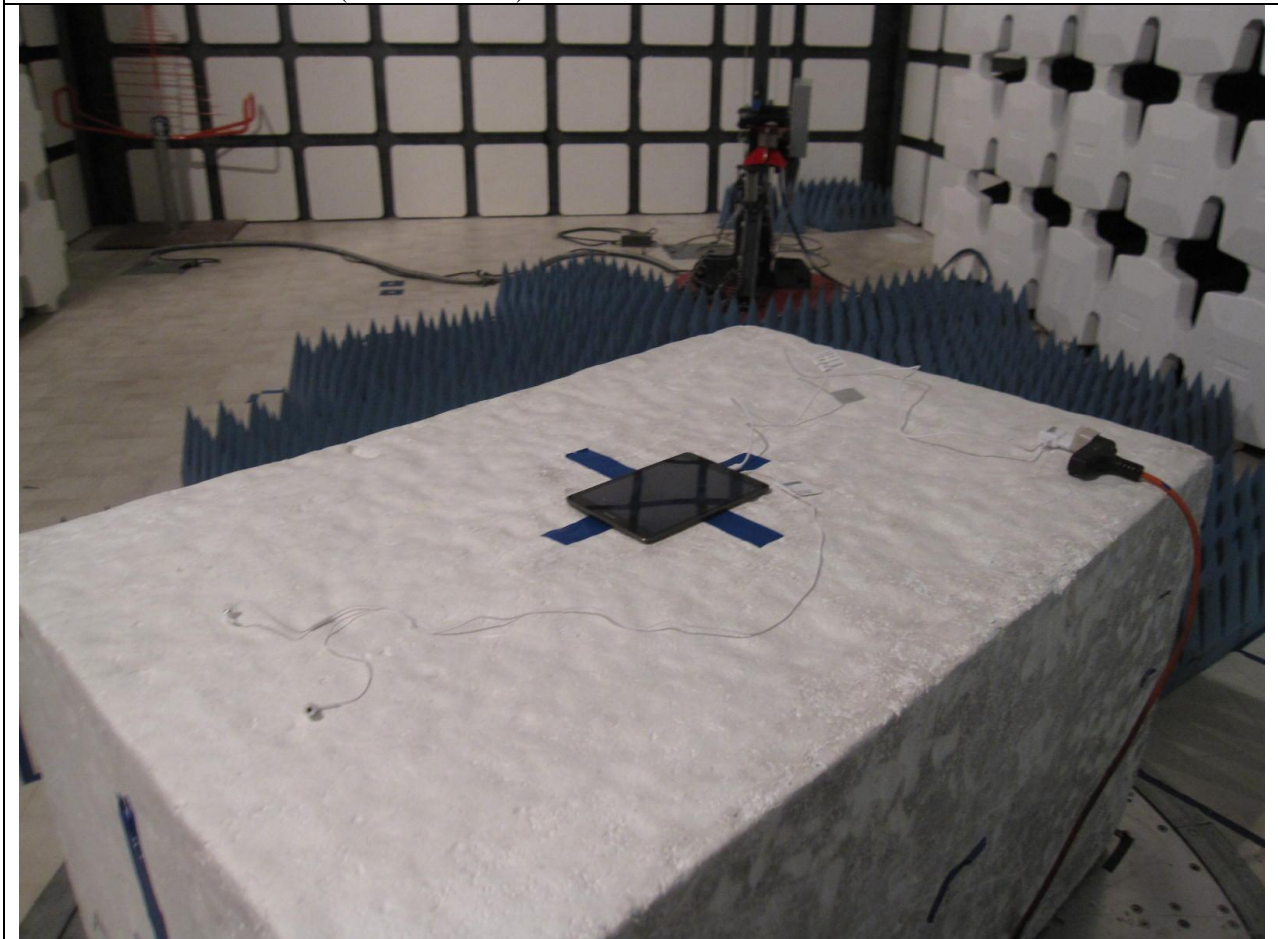

12. SETUP PHOTOS

ANTENNA PORT CONDUCTED RF MEASUREMENT SETUP

RADIATED RF MEASUREMENT SETUP (BELOW 1 GHz)

RADIATED FRONT=PHOTO (BELOW 1 GHz)

RADIATED BACK PHOTO (BELOW 1 GHz)

RADIATED RF MEASUREMENT SETUP (ABOVE 1 GHz)

RADIATED FRONT PHOTO (ABOVE 1 GHz)

RADIATED BACK PHOTO (ABOVE 1 GHz)

RADIATED RF MEASUREMENT SETUP FOR PORTABLE CONFIGURATION

X-AXIS FRONT PHOTO

Y-AXIS FRONT PHOTO

Z-AXIS FRONT PHOTO

POWERLINE CONDUCTED EMISSIONS MEASUREMENT SETUP

LINE CONDUCTED FRONT PHOTO

LINE CONDUCTED BACK PHOTO

END OF REPORT