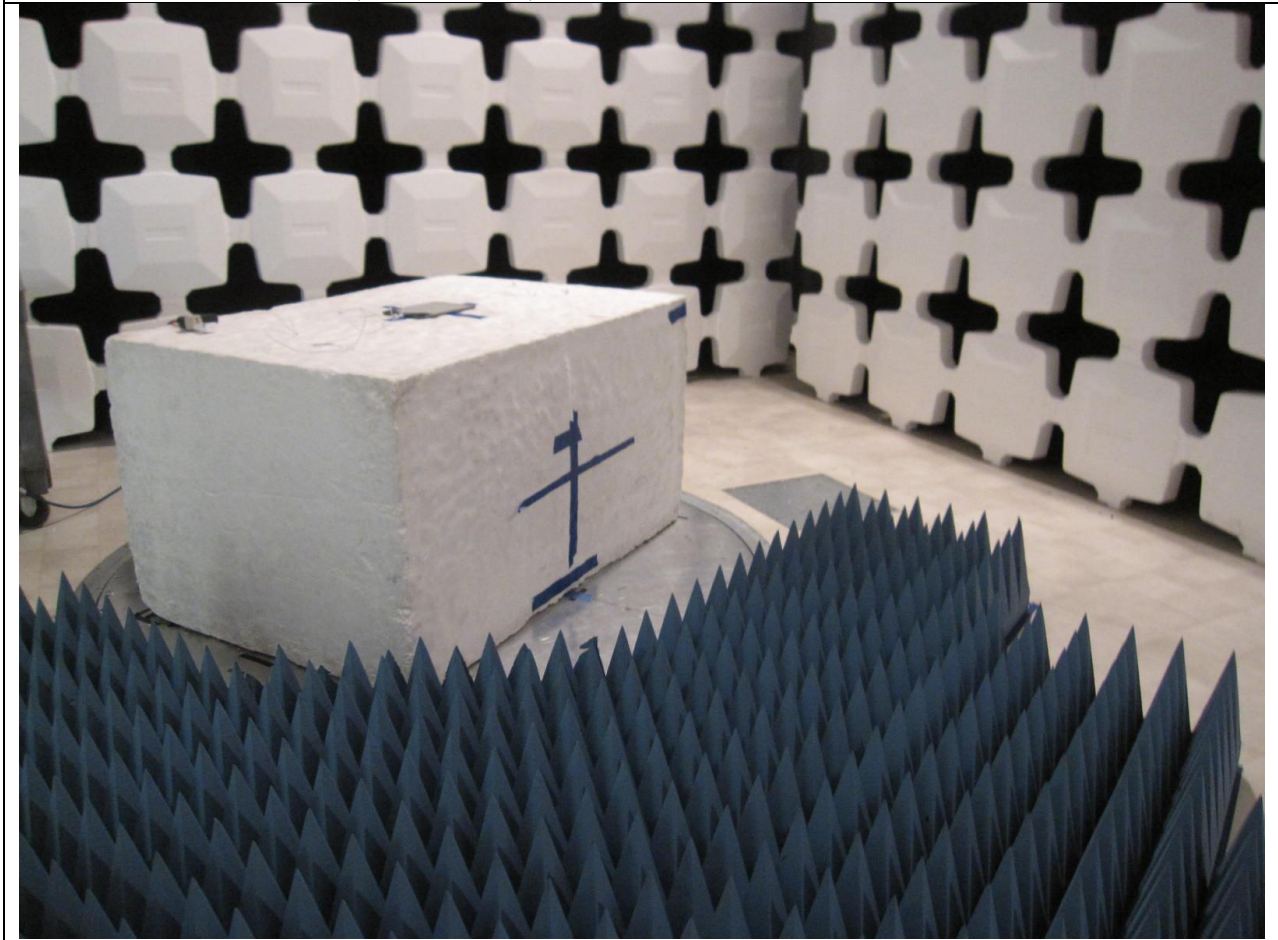

### ANTENNA PORT CONDUCTED RF MEASUREMENT SETUP

ANTENNA PORT CONDUCTED PHOTO

**RADIATED RF MEASUREMENT SETUP (BELOW 1 GHz)**

RADIATED FRONT=PHOTO (BELOW 1 GHz)

RADIATED BACK PHOTO (BELOW 1 GHz)

**RADIATED RF MEASUREMENT SETUP (ABOVE 1 GHz)**

RADIATED FRONT PHOTO (ABOVE 1 GHz)

RADIATED BACK PHOTO (ABOVE 1 GHz)

**RADIATED RF MEASUREMENT SETUP FOR PORTABLE CONFIGURATION**

X-AXIS FRONT PHOTO

Y-AXIS FRONT PHOTO

Z-AXIS FRONT PHOTO

**POWERLINE CONDUCTED EMISSIONS MEASUREMENT SETUP**

LINE CONDUCTED FRONT PHOTO

LINE CONDUCTED BACK PHOTO

**END OF REPORT**