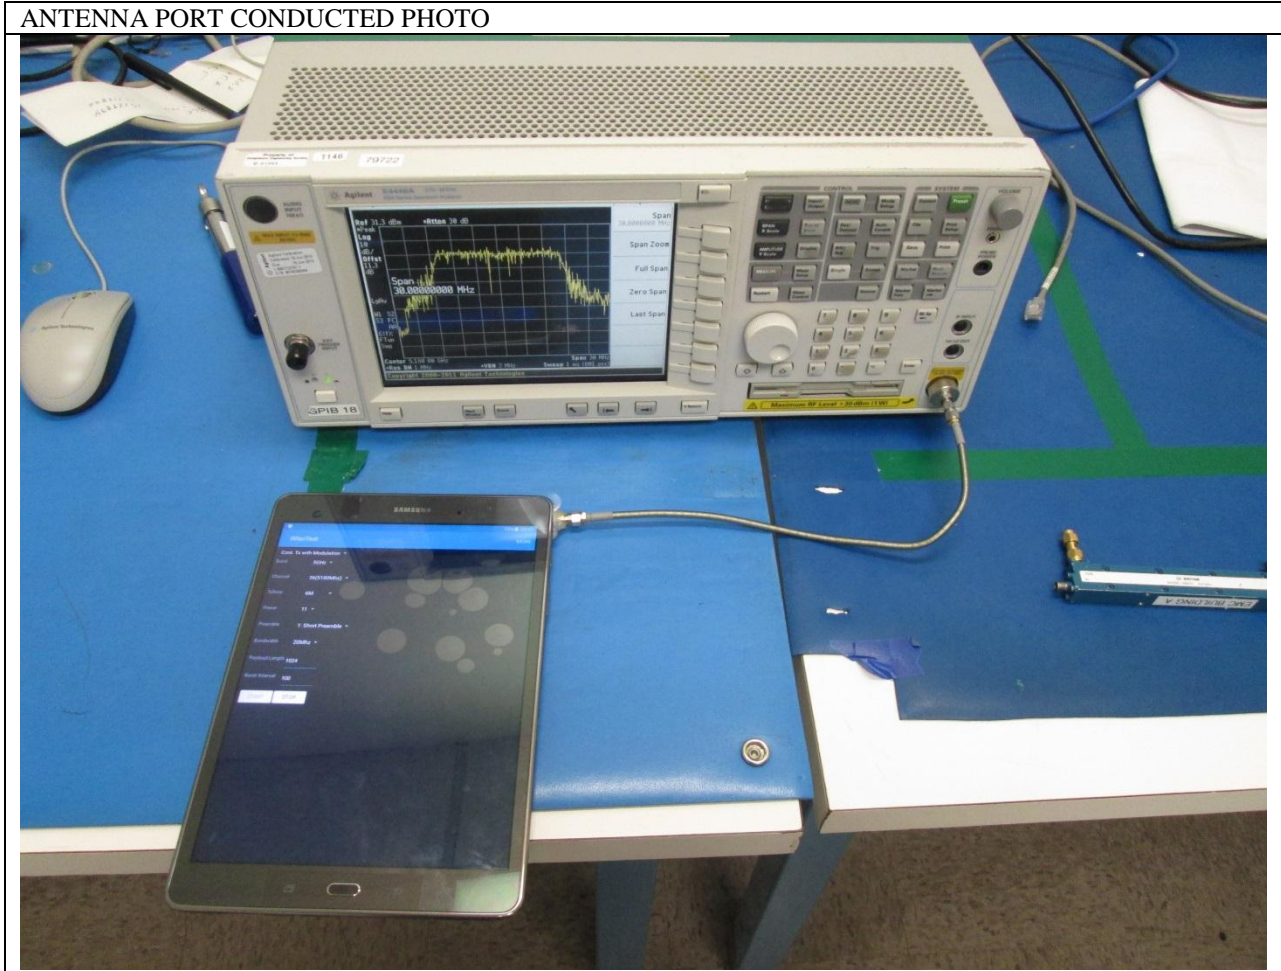

### ANTENNA PORT CONDUCTED RF MEASUREMENT SETUP

ANTENNA PORT CONDUCTED PHOTO

**RADIATED RF MEASUREMENT SETUP (BELOW 1 GHz)**

RADIATED FRONT=PHOTO (BELOW 1 GHz)

RADIATED BACK PHOTO (BELOW 1 GHz)

**RADIATED RF MEASUREMENT SETUP (ABOVE 1 GHz)**

RADIATED FRONT PHOTO (ABOVE 1 GHz)

RADIATED BACK PHOTO (ABOVE 1 GHz)

**RADIATED RF MEASUREMENT SETUP FOR PORTABLE CONFIGURATION**

X-AXIS FRONT PHOTO

Y-AXIS FRONT PHOTO

Z-AXIS FRONT PHOTO

**POWERLINE CONDUCTED EMISSIONS MEASUREMENT SETUP**

LINE CONDUCTED FRONT PHOTO

LINE CONDUCTED BACK PHOTO

**END OF REPORT**