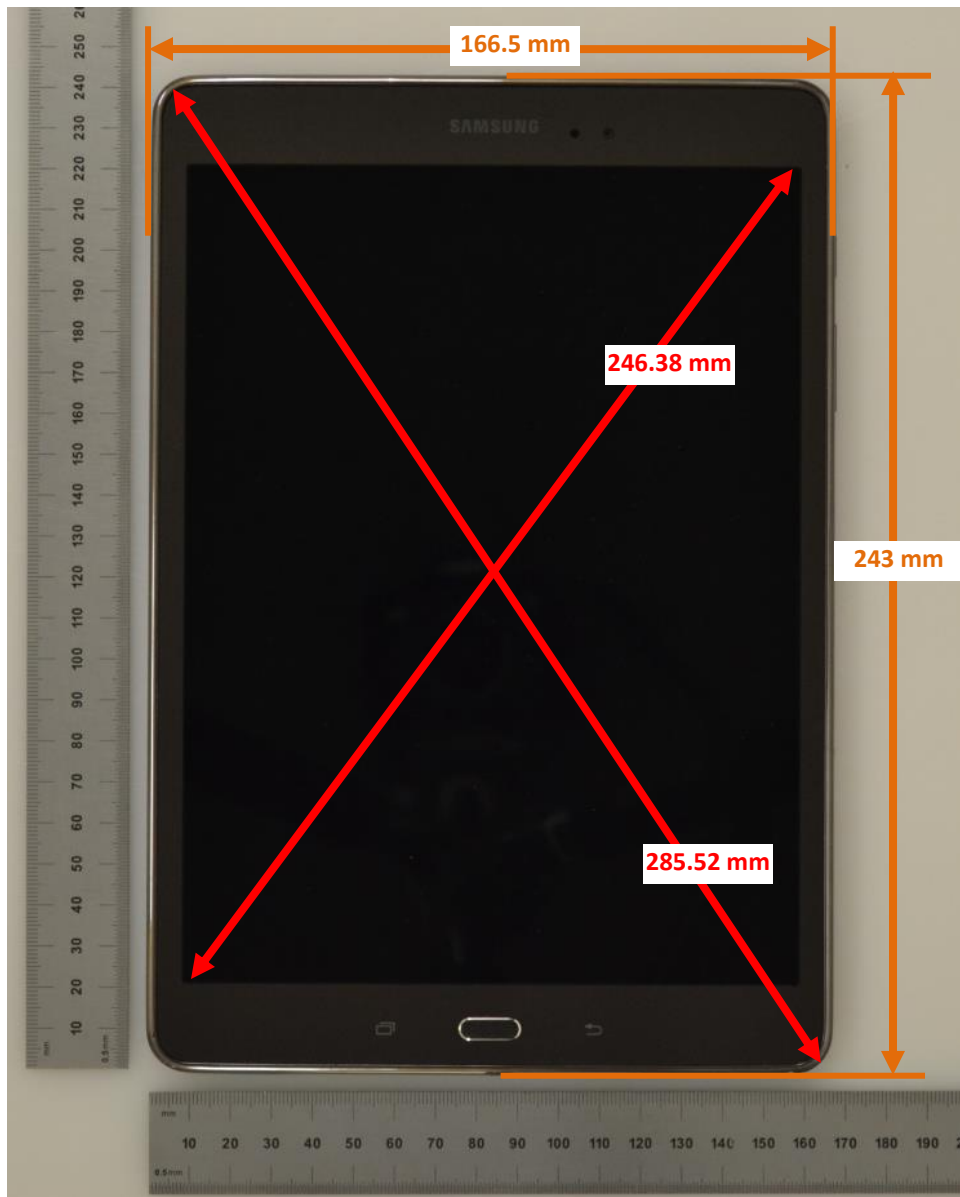

DUT and SAR Set-up Photos

Overall Dimensions

Front View of the DUT

Rear View of the DUT

Setup Photos

Handset Vertical and Horizontal Reference Lines

Vertical
Center Line

Horizontal
Line

Standalone & Hotspot mode Exposure Conditions

Rear at 0mm

Rear at 6mm

Standalone & Hotspot Exposure Conditions

Edge 1 at 0mm

Edge 2 at 0mm

Antenna Dimensions & Separation Distances

① Wi-Fi / BT Ant (TX & RX)