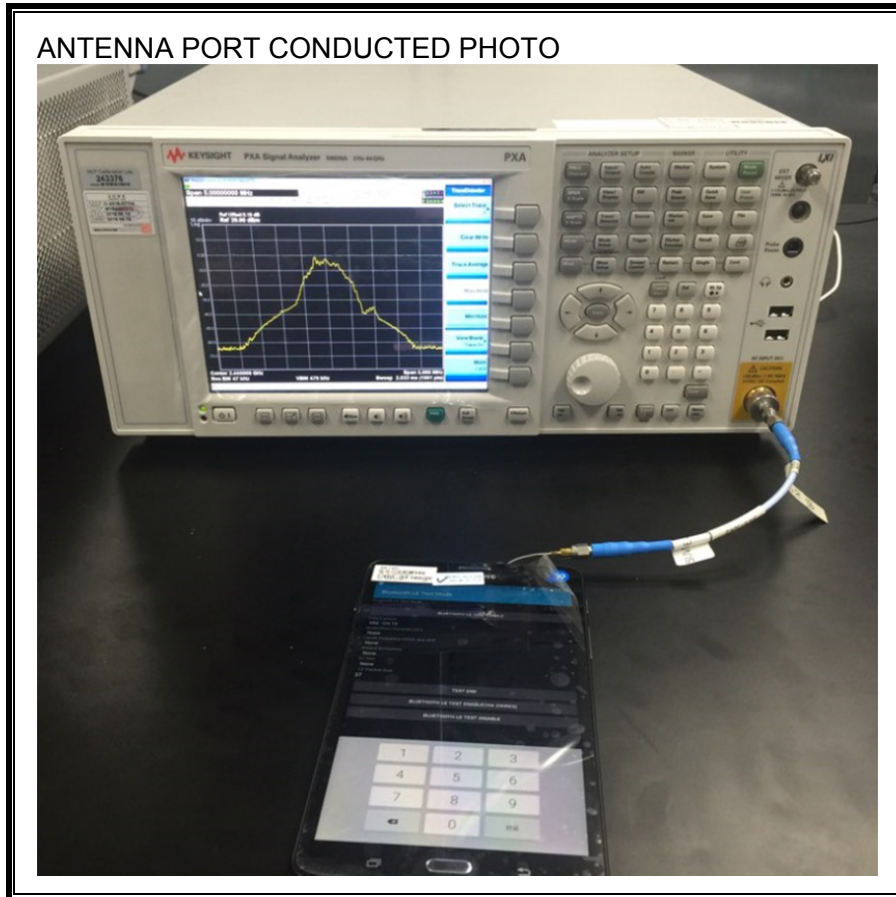

#### ANTENNA PORT CONDUCTED RF MEASUREMENT SETUP

**RADIATED RF MEASUREMENT SETUP (BELOW 1 GHz)**

**RADIATED RF MEASUREMENT SETUP (ABOVE 1 GHz)**

**RADIATED RF MEASUREMENT SETUP FOR PORTABLE CONFIGURATION**

**POWERLINE CONDUCTED EMISSIONS MEASUREMENT SETUP**

**END OF REPORT**