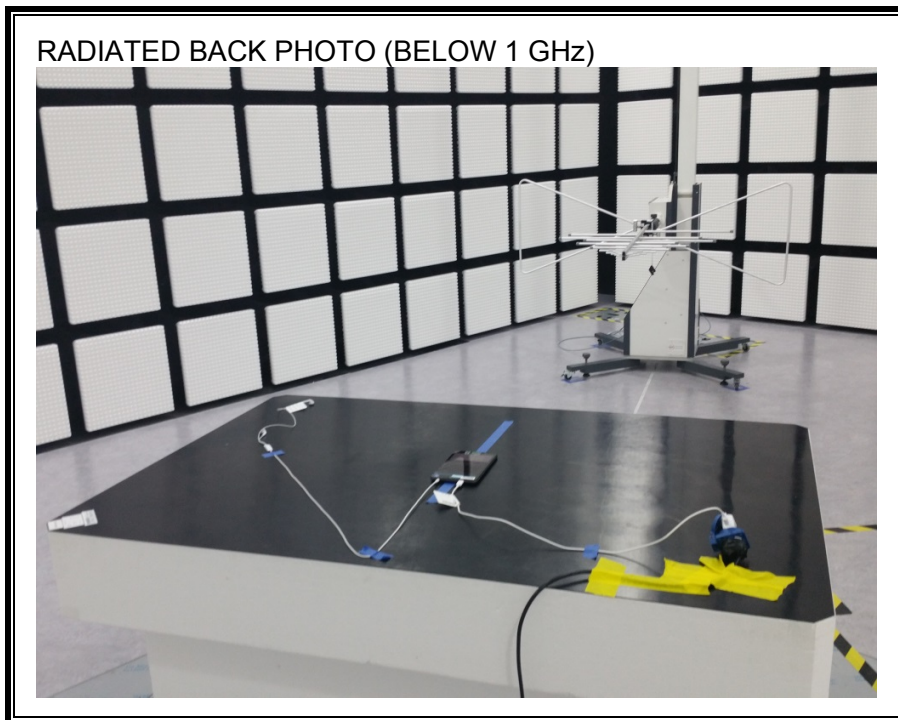

#### ANTENNA PORT CONDUCTED RF MEASUREMENT SETUP

**RADIATED RF MEASUREMENT SETUP (BELOW 1 GHz)**

**RADIATED RF MEASUREMENT SETUP (ABOVE 1 GHz)**

**RADIATED RF MEASUREMENT SETUP FOR PORTABLE CONFIGURATION**

**POWERLINE CONDUCTED EMISSIONS MEASUREMENT SETUP**

**END OF REPORT**