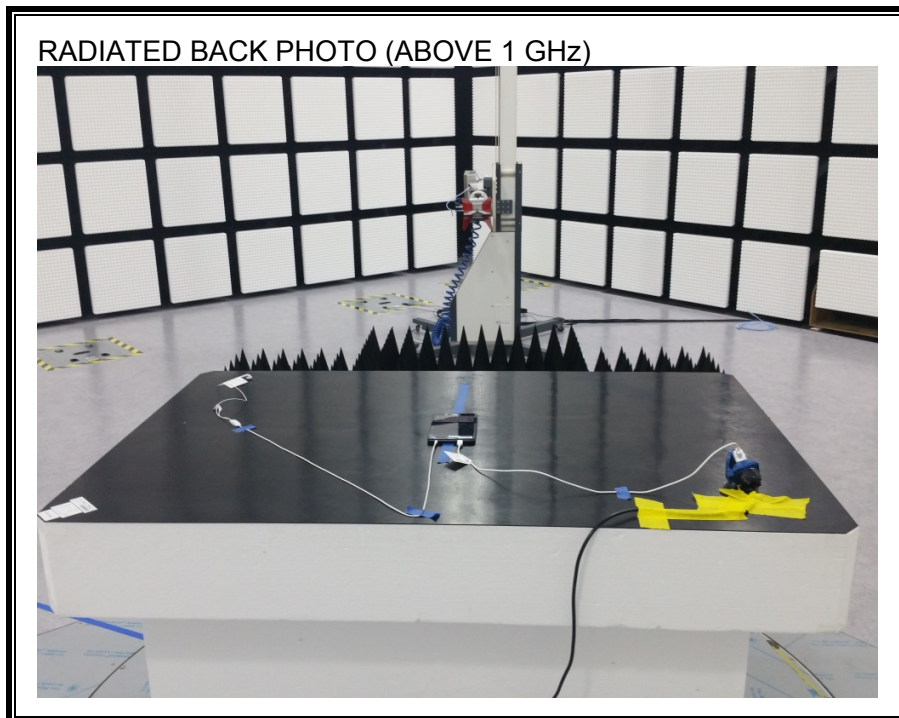

#### ANTENNA PORT CONDUCTED RF MEASUREMENT SETUP

**RADIATED RF MEASUREMENT SETUP (BELOW 1 GHz)**

**RADIATED RF MEASUREMENT SETUP (ABOVE 1 GHz)**

**RADIATED RF MEASUREMENT SETUP FOR PORTABLE CONFIGURATION**

**POWERLINE CONDUCTED EMISSIONS MEASUREMENT SETUP**

**END OF REPORT**