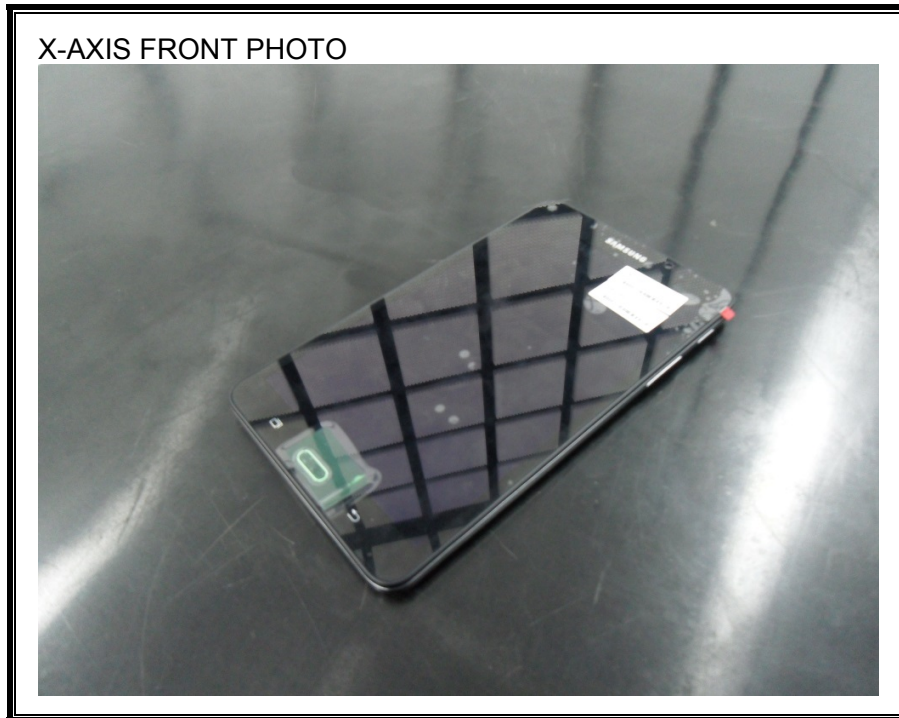

#### ANTENNA PORT CONDUCTED RF MEASUREMENT SETUP

**RADIATED RF MEASUREMENT SETUP (BELOW 1 GHz)**

**RADIATED RF MEASUREMENT SETUP (ABOVE 1 GHz)**

**RADIATED RF MEASUREMENT SETUP FOR PORTABLE CONFIGURATION**