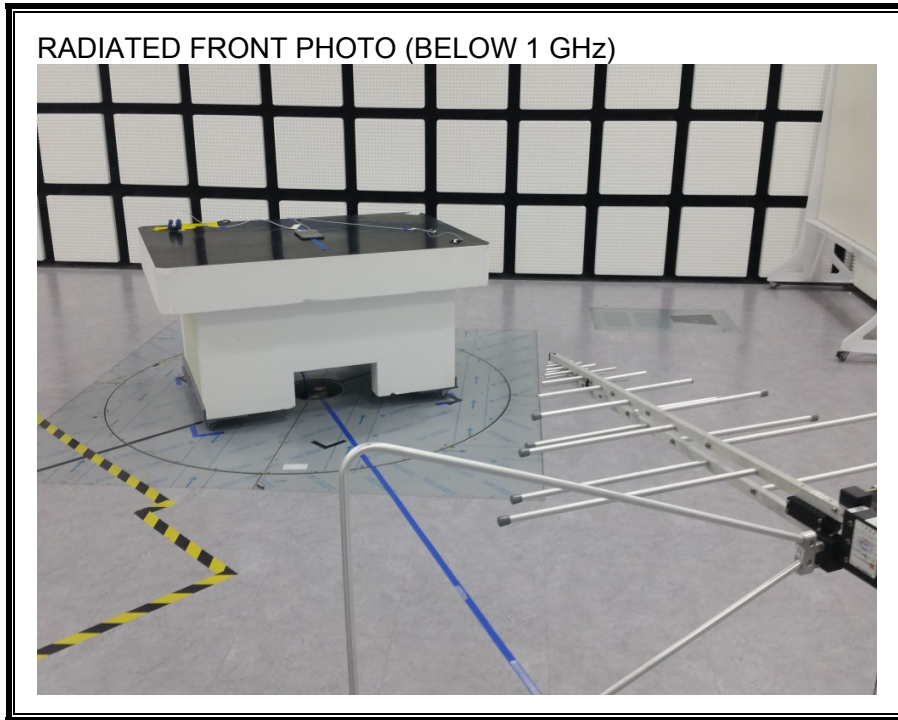

#### ANTENNA PORT CONDUCTED RF MEASUREMENT SETUP

**RADIATED RF MEASUREMENT SETUP (BELOW 1 GHz)**

**RADIATED RF MEASUREMENT SETUP (ABOVE 1 GHz)**

**RADIATED RF MEASUREMENT SETUP FOR PORTABLE CONFIGURATION**

**POWERLINE CONDUCTED EMISSIONS MEASUREMENT SETUP**

**END OF REPORT**