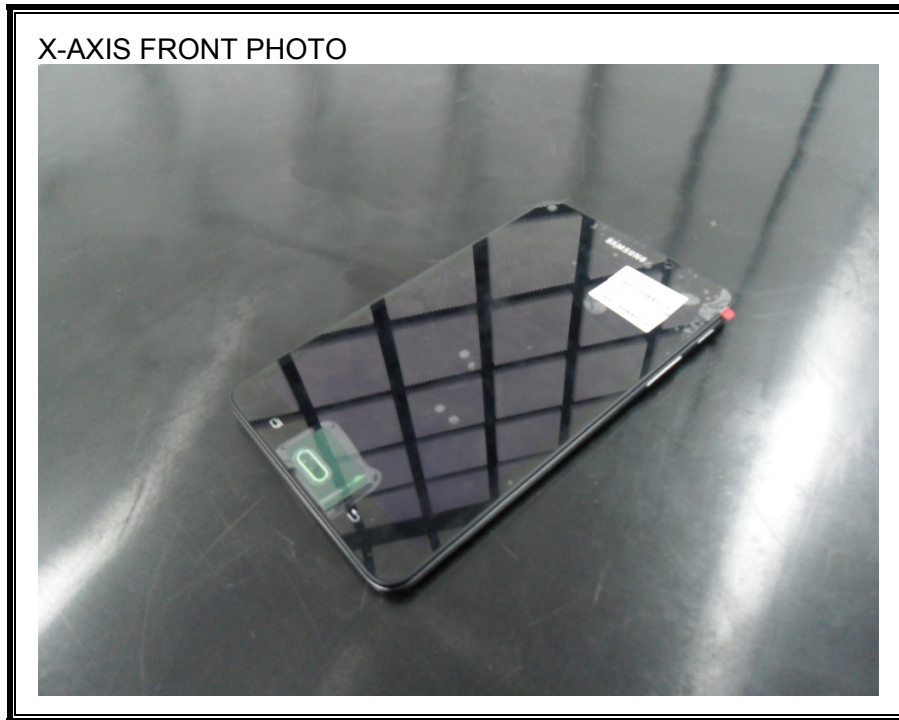

### ANTENNA PORT CONDUCTED RF MEASUREMENT SETUP

**RADIATED RF MEASUREMENT SETUP (BELOW 1 GHz)**

**RADIATED RF MEASUREMENT SETUP (ABOVE 1 GHz)**

**RADIATED RF MEASUREMENT SETUP FOR PORTABLE CONFIGURATION**