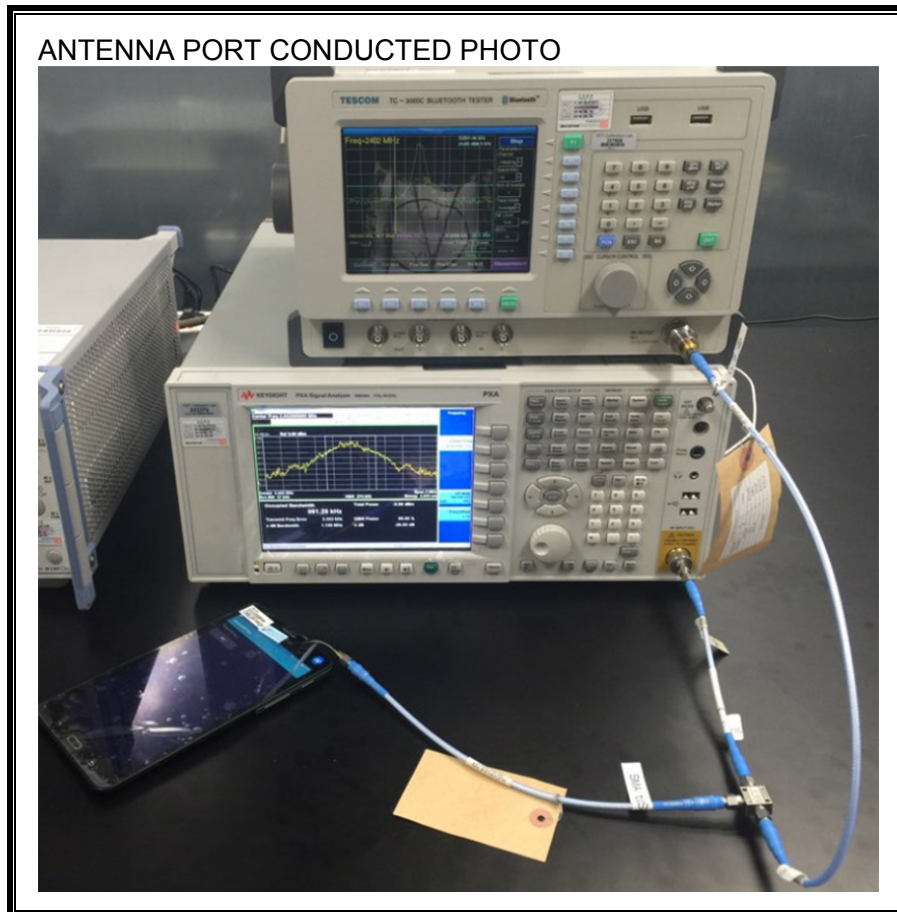

### ANTENNA PORT CONDUCTED RF MEASUREMENT SETUP

**RADIATED RF MEASUREMENT SETUP (BELOW 1 GHz)**

**RADIATED RF MEASUREMENT SETUP (ABOVE 1 GHz)**

**RADIATED RF MEASUREMENT SETUP FOR PORTABLE CONFIGURATION**

**POWERLINE CONDUCTED EMISSIONS MEASUREMENT SETUP**

**END OF REPORT**