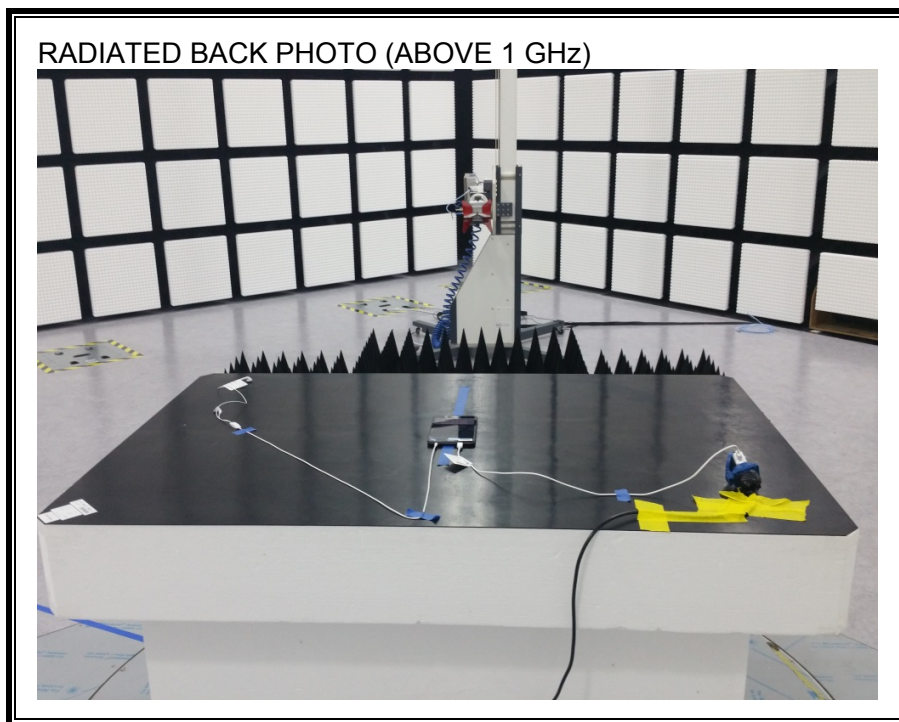

## 11. SETUP PHOTOS

### ANTENNA PORT CONDUCTED RF MEASUREMENT SETUP

**RADIATED RF MEASUREMENT SETUP (BELOW 1 GHz)**

**RADIATED RF MEASUREMENT SETUP (ABOVE 1 GHz)**

**RADIATED RF MEASUREMENT SETUP FOR PORTABLE CONFIGURATION**

**POWERLINE CONDUCTED EMISSIONS MEASUREMENT SETUP**

**END OF REPORT**