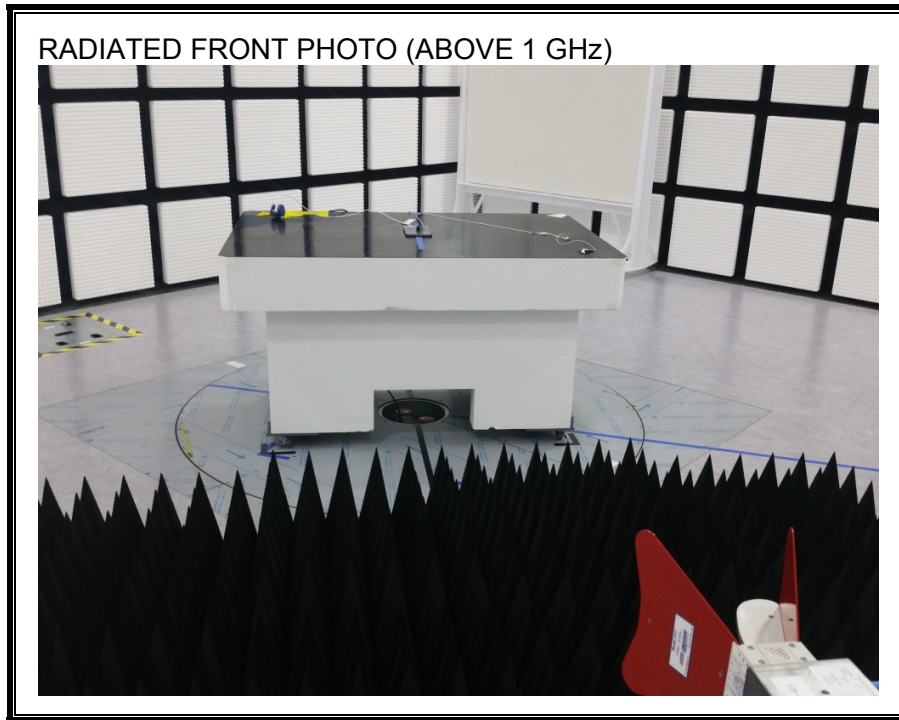

12. SETUP PHOTOS

ANTENNA PORT CONDUCTED RF MEASUREMENT SETUP

RADIATED RF MEASUREMENT SETUP (BELOW 1 GHz)

RADIATED RF MEASUREMENT SETUP (ABOVE 1 GHz)

RADIATED RF MEASUREMENT SETUP FOR PORTABLE CONFIGURATION

ENVIRONMENTAL CHAMBER PHOTO

END OF REPORT