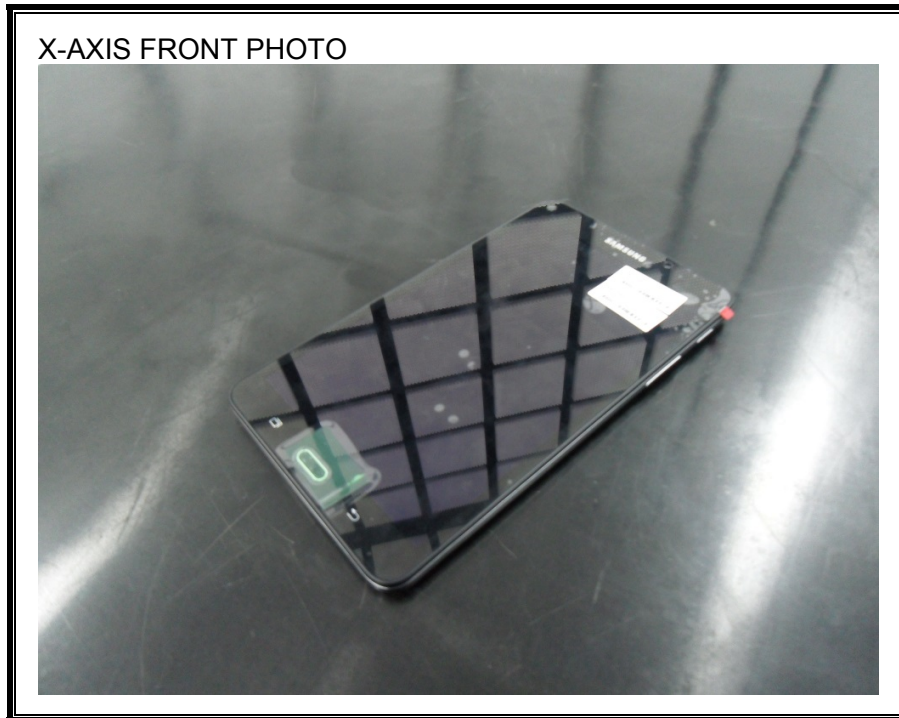

12. SETUP PHOTOS

ANTENNA PORT CONDUCTED RF MEASUREMENT SETUP

RADIATED RF MEASUREMENT SETUP (BELOW 1 GHz)

RADIATED RF MEASUREMENT SETUP (ABOVE 1 GHz)

RADIATED RF MEASUREMENT SETUP FOR PORTABLE CONFIGURATION

ENVIRONMENTAL CHAMBER PHOTO

END OF REPORT