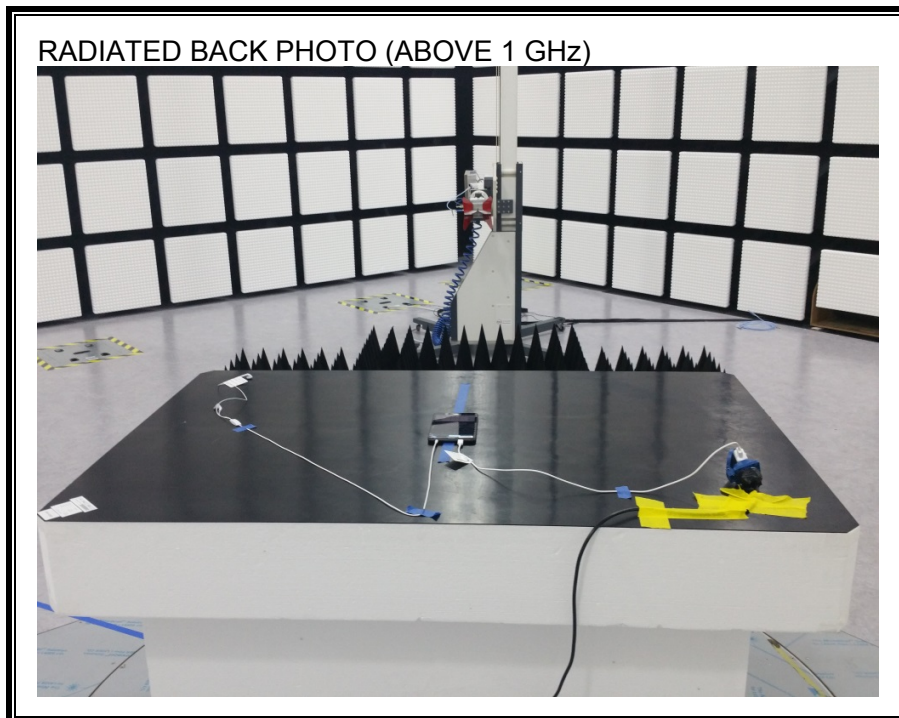

12. SETUP PHOTOS

ANTENNA PORT CONDUCTED RF MEASUREMENT SETUP

RADIATED RF MEASUREMENT SETUP (BELOW 1 GHz)

RADIATED RF MEASUREMENT SETUP (ABOVE 1 GHz)

RADIATED RF MEASUREMENT SETUP FOR PORTABLE CONFIGURATION

ENVIRONMENTAL CHAMBER PHOTO

END OF REPORT