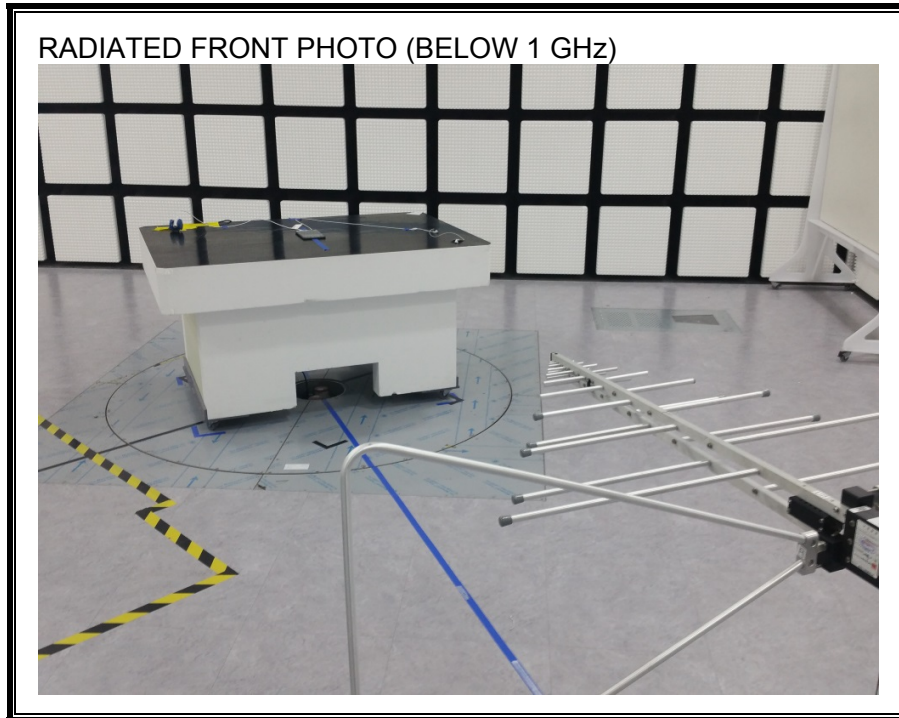

12. SETUP PHOTOS

ANTENNA PORT CONDUCTED RF MEASUREMENT SETUP

RADIATED RF MEASUREMENT SETUP (BELOW 1 GHz)

RADIATED RF MEASUREMENT SETUP (ABOVE 1 GHz)

RADIATED RF MEASUREMENT SETUP FOR PORTABLE CONFIGURATION

ENVIRONMENTAL CHAMBER PHOTO

END OF REPORT