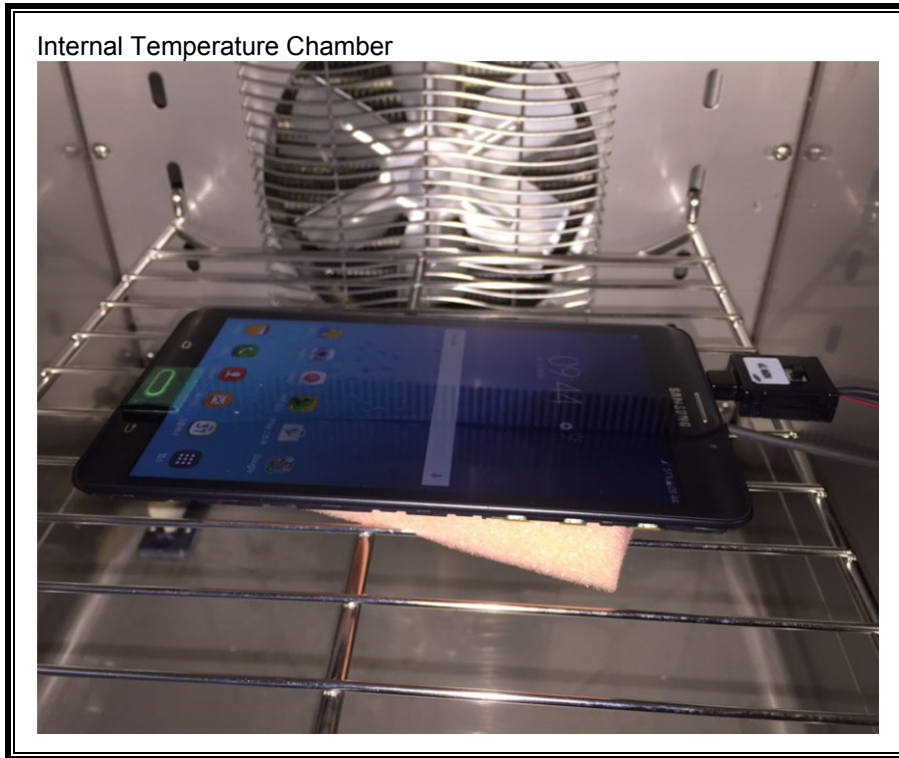

12. SETUP PHOTOS

ANTENNA PORT CONDUCTED RF MEASUREMENT SETUP

RADIATED RF MEASUREMENT SETUP (BELOW 1 GHz)

RADIATED RF MEASUREMENT SETUP (ABOVE 1 GHz)

RADIATED RF MEASUREMENT SETUP FOR PORTABLE CONFIGURATION

ENVIRONMENTAL CHAMBER PHOTO

END OF REPORT