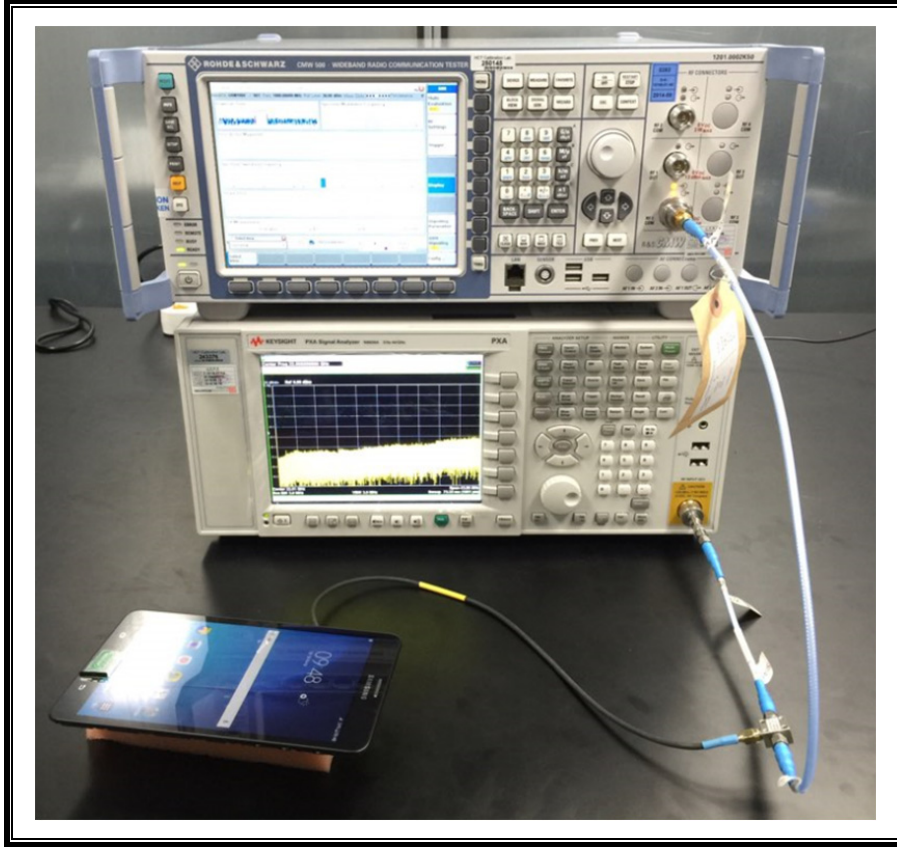

12. SETUP PHOTOS

ANTENNA PORT CONDUCTED RF MEASUREMENT SETUP

RADIATED RF MEASUREMENT SETUP (BELOW 1 GHz)

RADIATED RF MEASUREMENT SETUP (ABOVE 1 GHz)

RADIATED RF MEASUREMENT SETUP FOR PORTABLE CONFIGURATION

ENVIRONMENTAL CHAMBER PHOTO

END OF REPORT