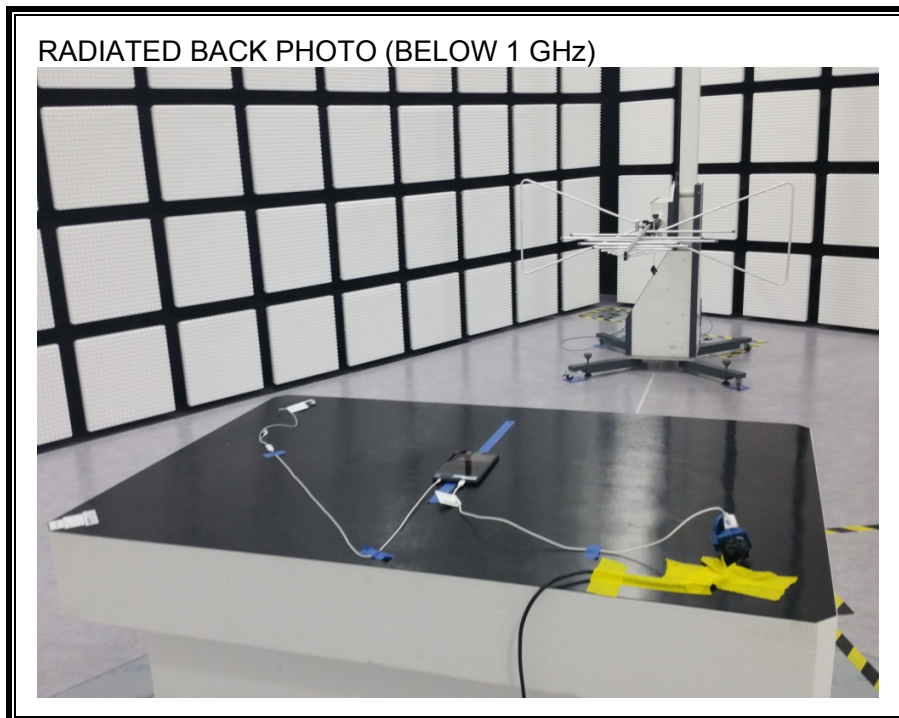

12. SETUP PHOTOS

ANTENNA PORT CONDUCTED RF MEASUREMENT SETUP

RADIATED RF MEASUREMENT SETUP (BELOW 1 GHz)

RADIATED RF MEASUREMENT SETUP (ABOVE 1 GHz)

RADIATED RF MEASUREMENT SETUP FOR PORTABLE CONFIGURATION

ENVIRONMENTAL CHAMBER PHOTO

END OF REPORT