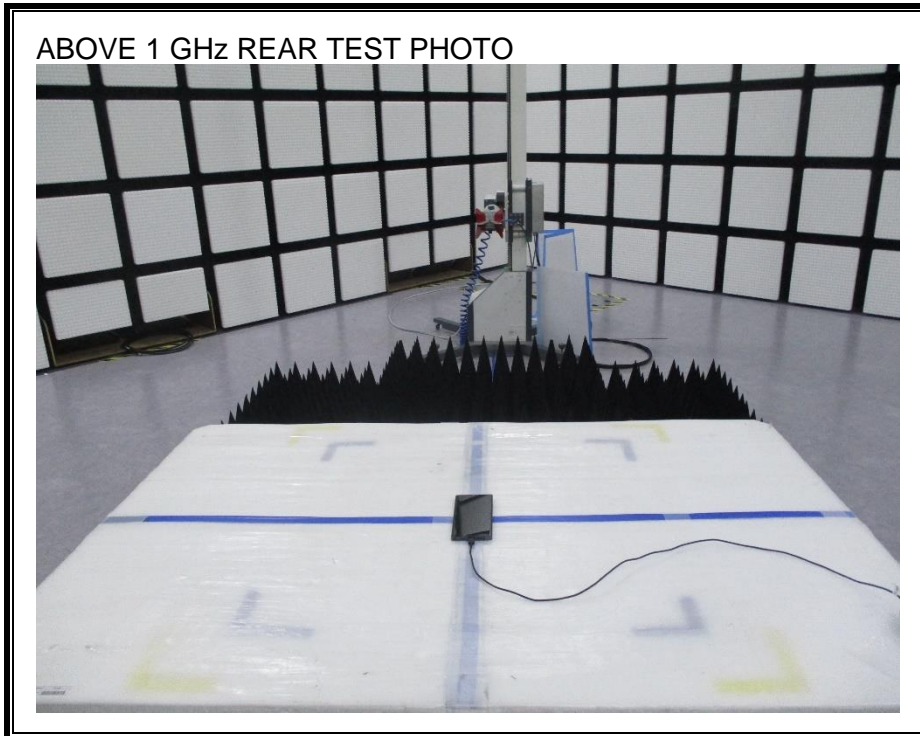

## 2. Appendix: LICENSED BAND SETUP PHOTOS(Radiated Test)

### 1) RADIATED RF MEASUREMENT SETUP (BELOW 1 GHz, include WWAN Receiver mode)

2) **RADIATED RF MEASUREMENT SETUP (ABOVE 1 GHz)**

3) RADIATED RF MEASUREMENT SETUP (WWAN Receiver mode)

4) RADIATED RF MEASUREMENT SET-UP (Axis)

Z AXIS PHOTO

**END OF TEST PHOTO**