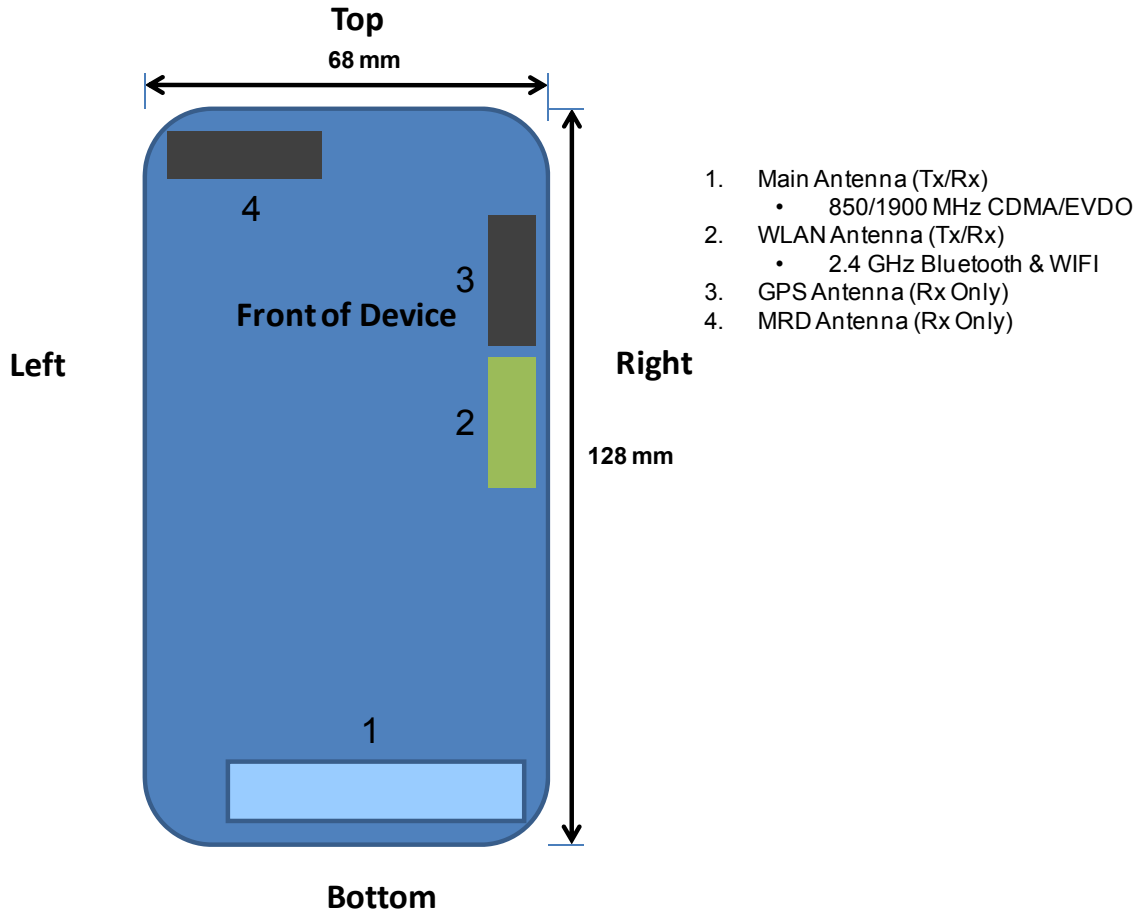

APPENDIX F: DUT ANTENNA DIAGRAM & SAR TEST SETUP PHOTOGRAPHS

FCC ID A3LSMS777C	 PCTEST <small>ENGINEERING LABORATORY, INC.</small>	SAR EVALUATION REPORT	 SAMSUNG Reviewed by: Quality Manager
Test Dates: 02/05/15 - 02/10/15	DUT Type: Portable Handset	APPENDIX F: Page 1 of 7	

Figure F-1
DUT Antenna Locations

Note: Exact antenna dimensions and separation distances are shown in the Technical Descriptions in the FCC Filing

FCC ID A3LSMS777C		SAR EVALUATION REPORT		Reviewed by: Quality Manager
Test Dates: 02/05/15 - 02/10/15	DUT Type: Portable Handset			APPENDIX F: Page 2 of 7

SAR Test Setup Photo 1: Right Cheek

SAR Test Setup Photo 2: Right Tilt

FCC ID A3LSMS777C		SAR EVALUATION REPORT	 Reviewed by: Quality Manager
Test Dates: 02/05/15 - 02/10/15	DUT Type: Portable Handset	APPENDIX F: Page 3 of 7	

SAR Test Setup Photo 3: Left Cheek

SAR Test Setup Photo 4: Left Tilt

FCC ID A3LSMS777C		SAR EVALUATION REPORT		Reviewed by: Quality Manager
Test Dates: 02/05/15 - 02/10/15	DUT Type: Portable Handset	APPENDIX F: Page 4 of 7		