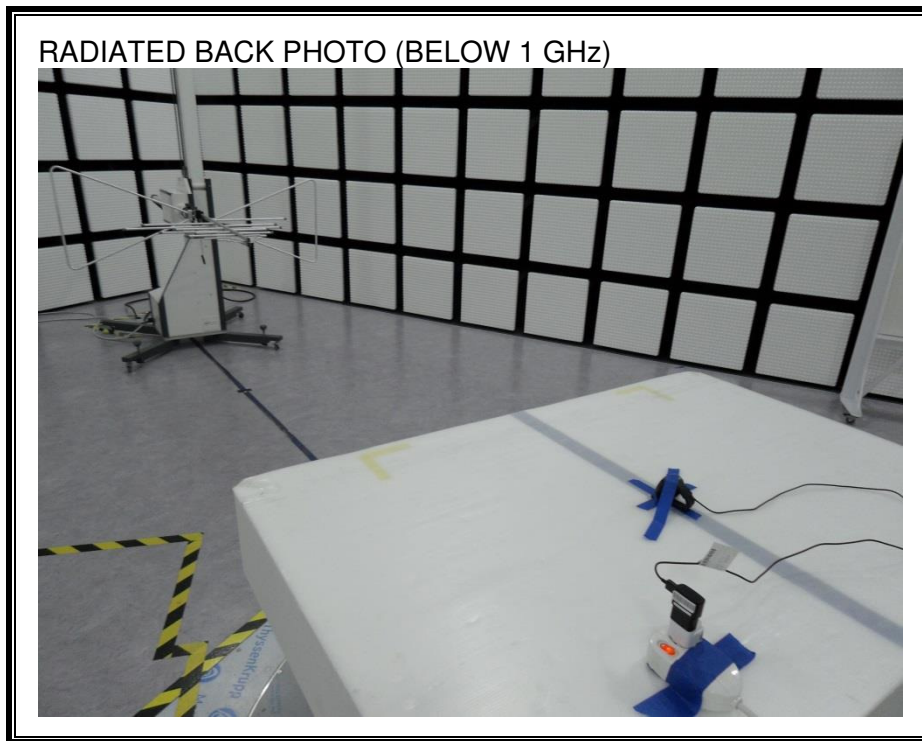

12. SETUP PHOTOS

ANTENNA PORT CONDUCTED RF MEASUREMENT SETUP

RADIATED RF MEASUREMENT SETUP (BELOW 1 GHz)

RADIATED RF MEASUREMENT SETUP (ABOVE 1 GHz)

RADIATED RF MEASUREMENT SETUP FOR PORTABLE CONFIGURATION

ENVIRONMENTAL CHAMBER PHOTO

END OF REPORT