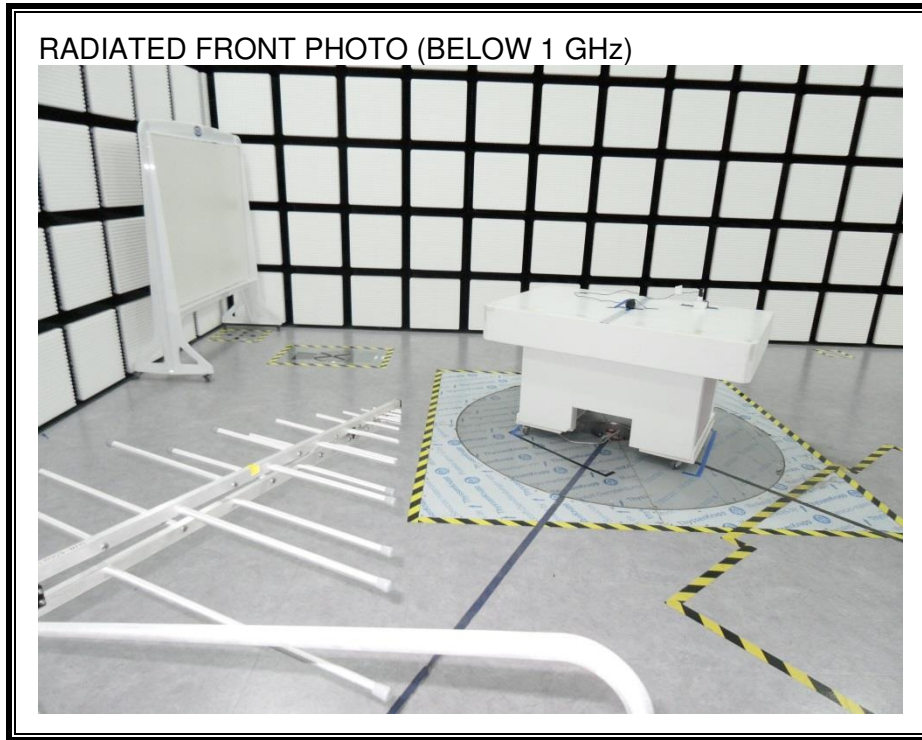

12. SETUP PHOTOS

ANTENNA PORT CONDUCTED RF MEASUREMENT SETUP

RADIATED RF MEASUREMENT SETUP (BELOW 1 GHz)

RADIATED RF MEASUREMENT SETUP (ABOVE 1 GHz)

RADIATED RF MEASUREMENT SETUP FOR PORTABLE CONFIGURATION

ENVIRONMENTAL CHAMBER PHOTO

END OF REPORT