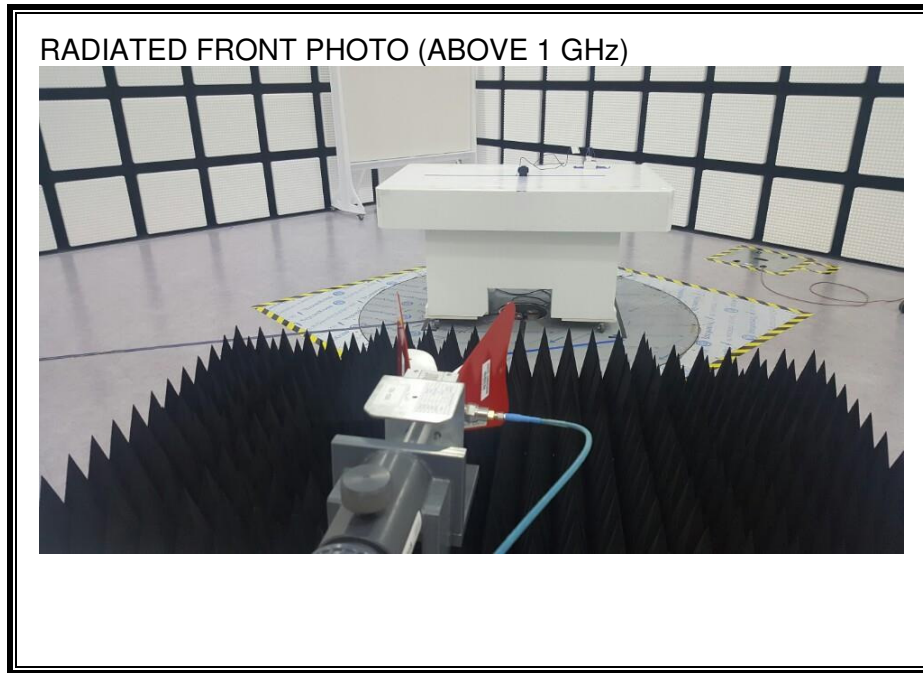

12. SETUP PHOTOS

ANTENNA PORT CONDUCTED RF MEASUREMENT SETUP

RADIATED RF MEASUREMENT SETUP (BELOW 1 GHz)

RADIATED RF MEASUREMENT SETUP (ABOVE 1 GHz)

RADIATED RF MEASUREMENT SETUP FOR PORTABLE CONFIGURATION

ENVIRONMENTAL CHAMBER PHOTO

END OF REPORT