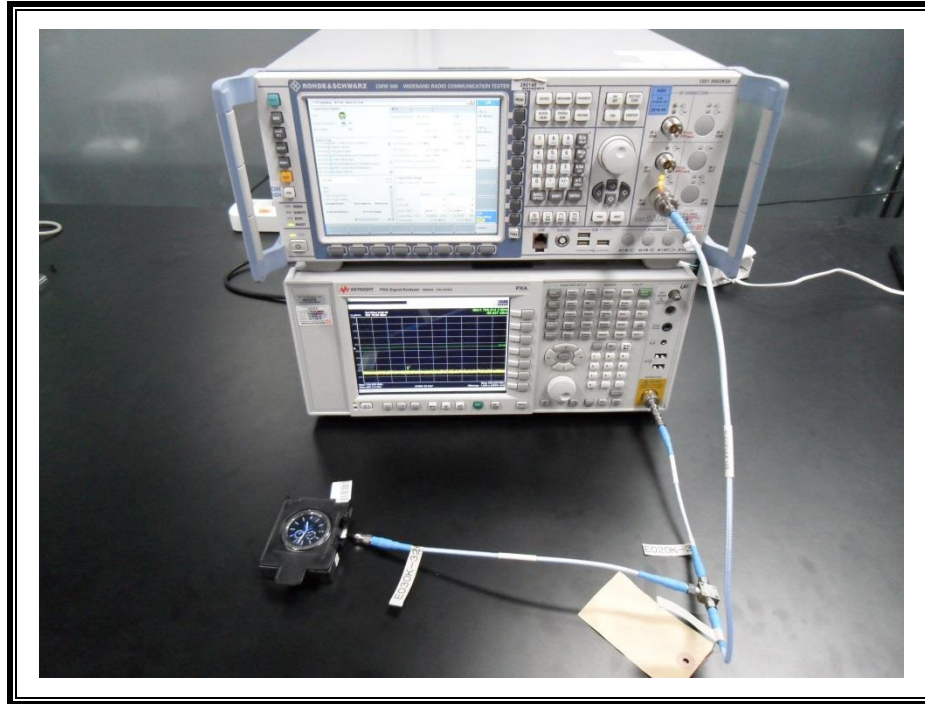

12. SETUP PHOTOS

ANTENNA PORT CONDUCTED RF MEASUREMENT SETUP

RADIATED RF MEASUREMENT SETUP (BELOW 1 GHz)

RADIATED RF MEASUREMENT SETUP (ABOVE 1 GHz)

RADIATED RF MEASUREMENT SETUP FOR PORTABLE CONFIGURATION

ENVIRONMENTAL CHAMBER PHOTO

END OF REPORT