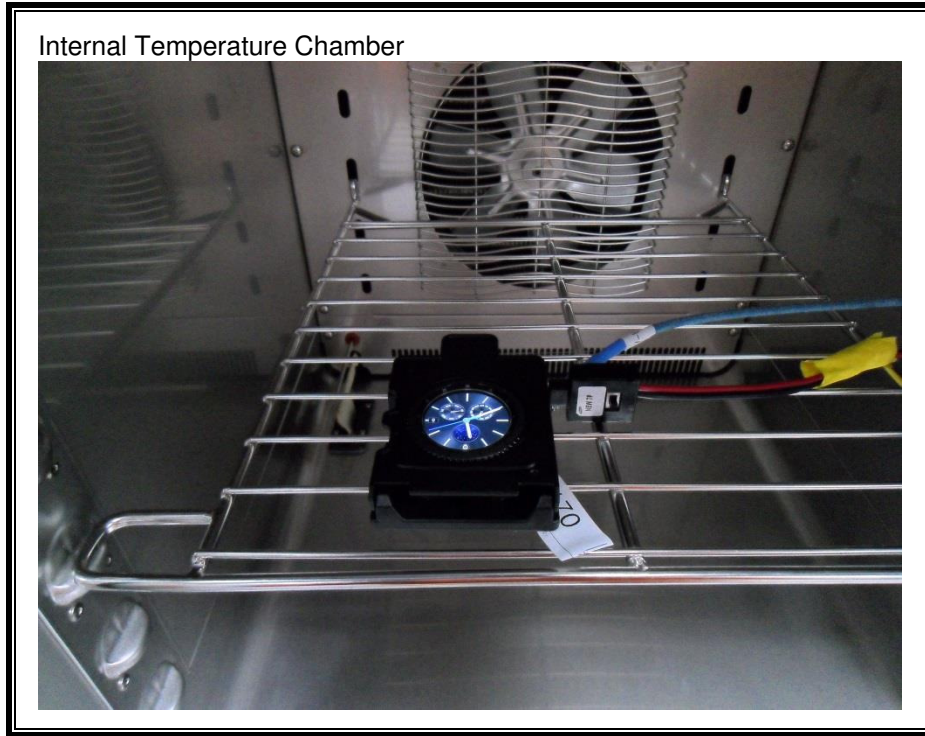

12. SETUP PHOTOS

ANTENNA PORT CONDUCTED RF MEASUREMENT SETUP

RADIATED RF MEASUREMENT SETUP (BELOW 1 GHz)

RADIATED RF MEASUREMENT SETUP (ABOVE 1 GHz)

RADIATED RF MEASUREMENT SETUP FOR PORTABLE CONFIGURATION

ENVIRONMENTAL CHAMBER PHOTO

END OF REPORT