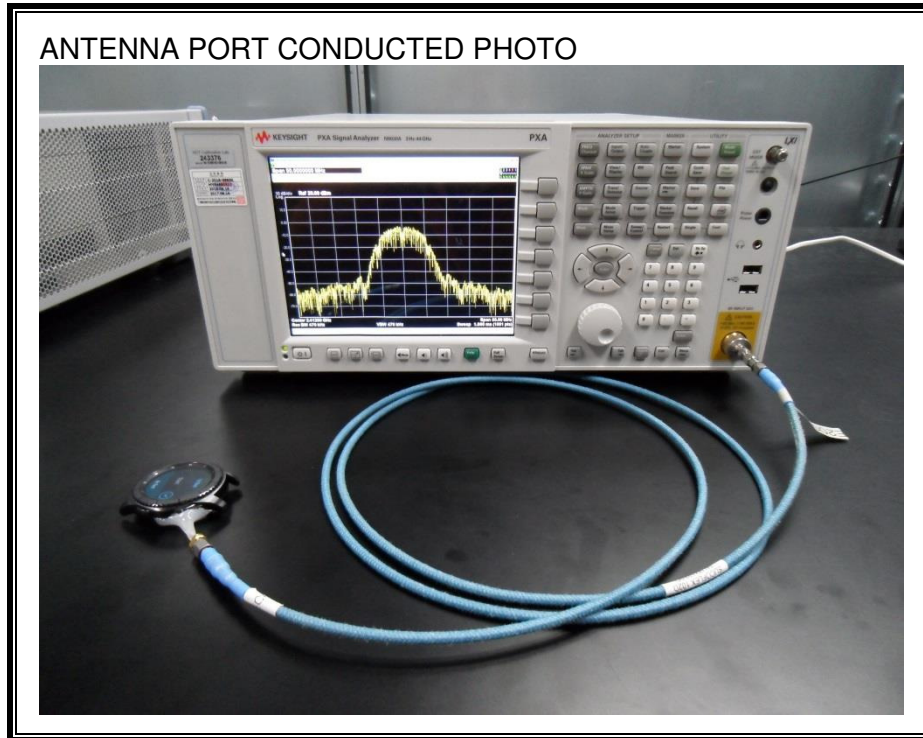

### ANTENNA PORT CONDUCTED RF MEASUREMENT SETUP

**RADIATED RF MEASUREMENT SETUP (BELOW 1 GHz)**

**RADIATED RF MEASUREMENT SETUP (ABOVE 1 GHz)**

**RADIATED RF MEASUREMENT SETUP FOR PORTABLE CONFIGURATION**

Z-AXIS FRONT PHOTO

**POWERLINE CONDUCTED EMISSIONS MEASUREMENT SETUP**

**END OF REPORT**