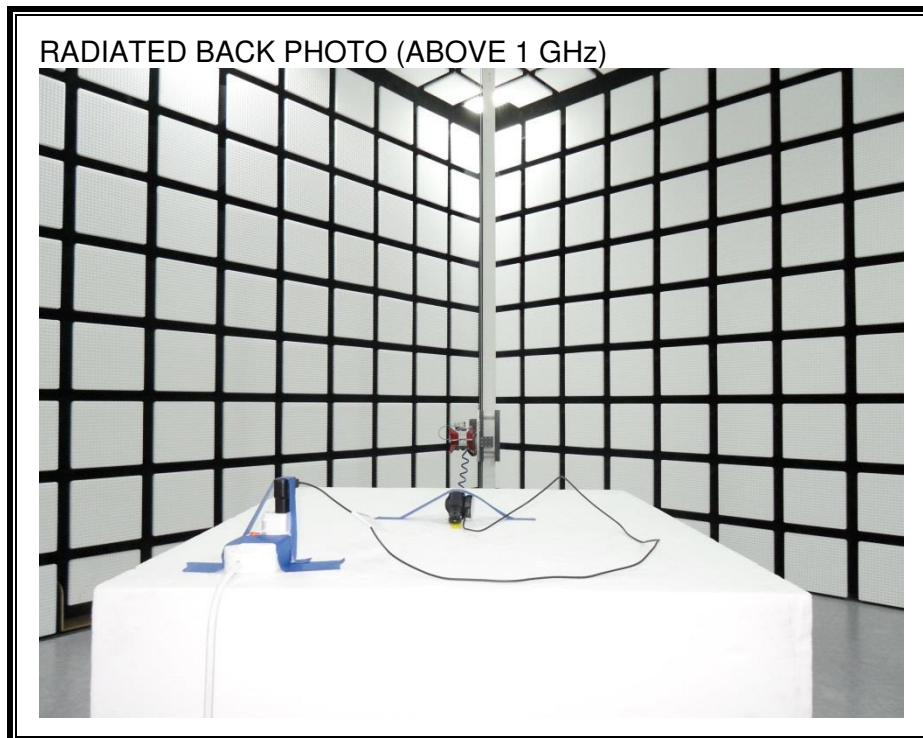

### ANTENNA PORT CONDUCTED RF MEASUREMENT SETUP

**RADIATED RF MEASUREMENT SETUP (BELOW 1 GHz)**

**RADIATED RF MEASUREMENT SETUP (ABOVE 1 GHz)**

**RADIATED RF MEASUREMENT SETUP FOR PORTABLE CONFIGURATION**

Z-AXIS FRONT PHOTO

**POWERLINE CONDUCTED EMISSIONS MEASUREMENT SETUP**

**END OF REPORT**