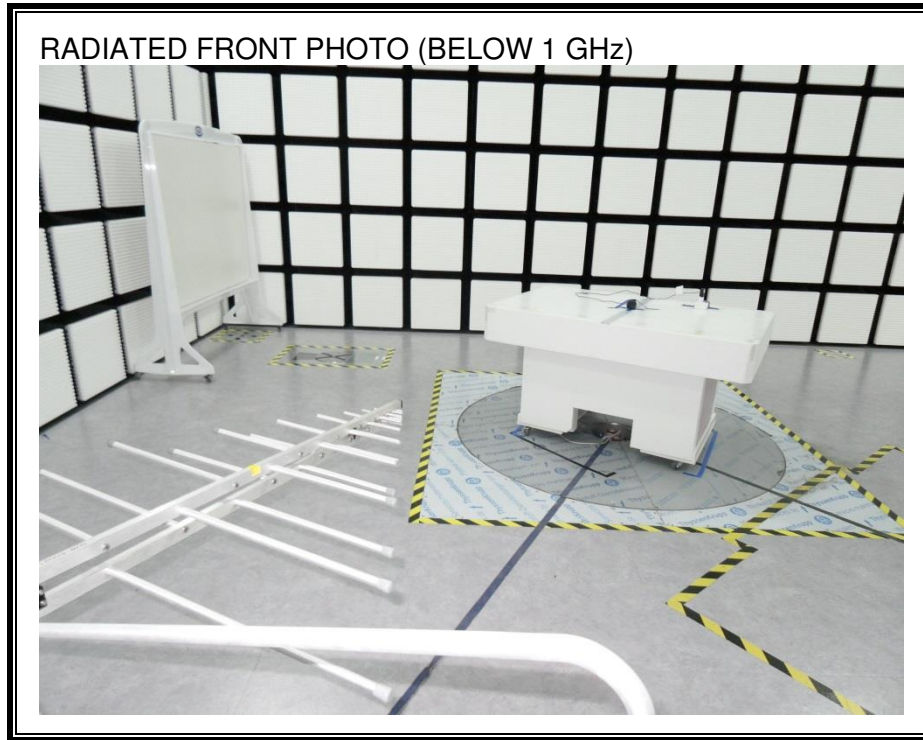

### ANTENNA PORT CONDUCTED RF MEASUREMENT SETUP

**RADIATED RF MEASUREMENT SETUP (BELOW 1 GHz)**

**RADIATED RF MEASUREMENT SETUP (ABOVE 1 GHz)**

**RADIATED RF MEASUREMENT SETUP FOR PORTABLE CONFIGURATION**

Z-AXIS FRONT PHOTO

**POWERLINE CONDUCTED EMISSIONS MEASUREMENT SETUP**

**END OF REPORT**