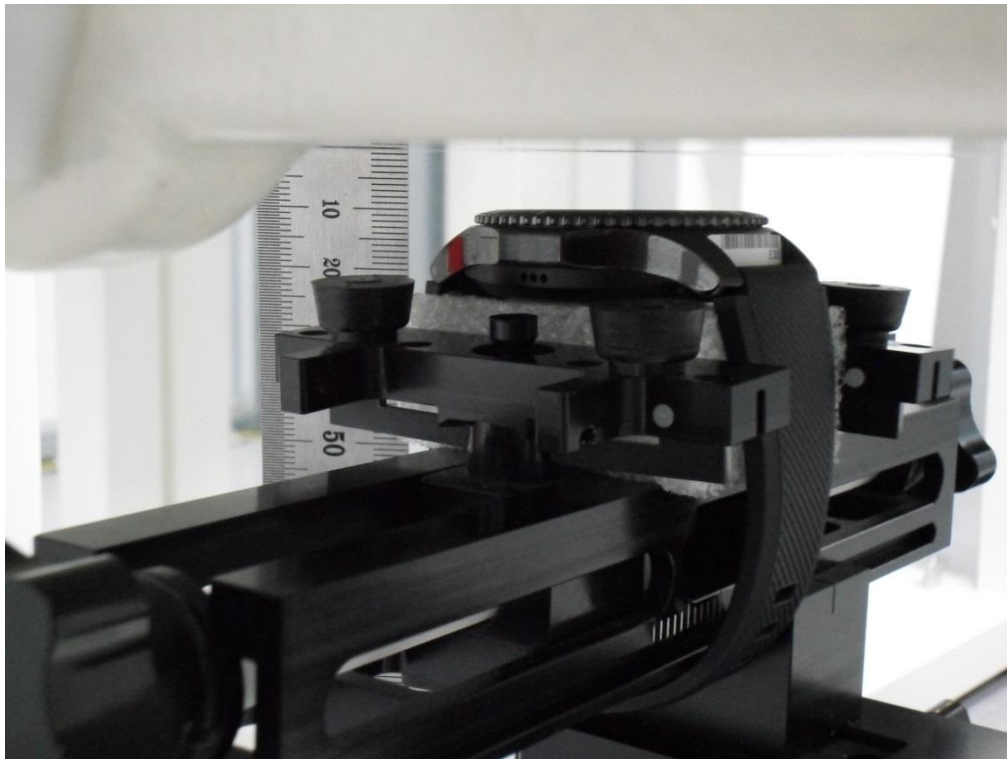

### Overall Dimensions

Front View of the DUT

Rear View of the DUT

## Extremity Exposure Conditions

Flat / Rear

## Next-to-Mouth Exposure Conditions

Flat / Front (10mm)

## Antenna Dimensions & Separation Distances (Front View)