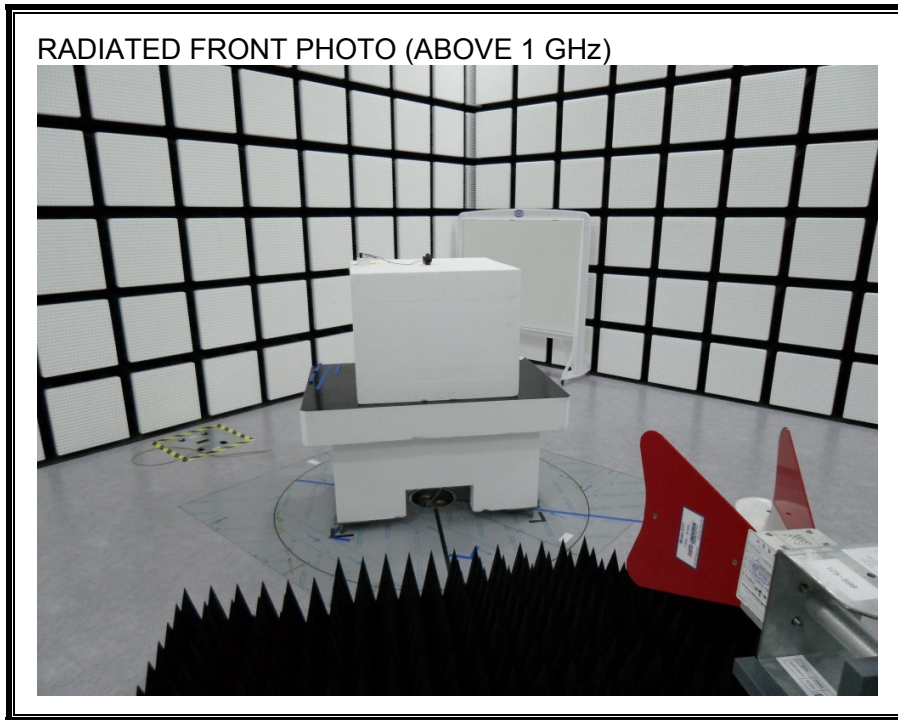

13. SETUP PHOTOS

ANTENNA PORT CONDUCTED RF MEASUREMENT SETUP

RADIATED RF MEASUREMENT SETUP (BELOW 1 GHz)

RADIATED RF MEASUREMENT SETUP (ABOVE 1 GHz)

RADIATED RF MEASUREMENT SETUP FOR PORTABLE CONFIGURATION

X-AXIS FRONT PHOTO

Y-AXIS FRONT PHOTO

POWERLINE CONDUCTED EMISSIONS MEASUREMENT SETUP

END OF REPORT