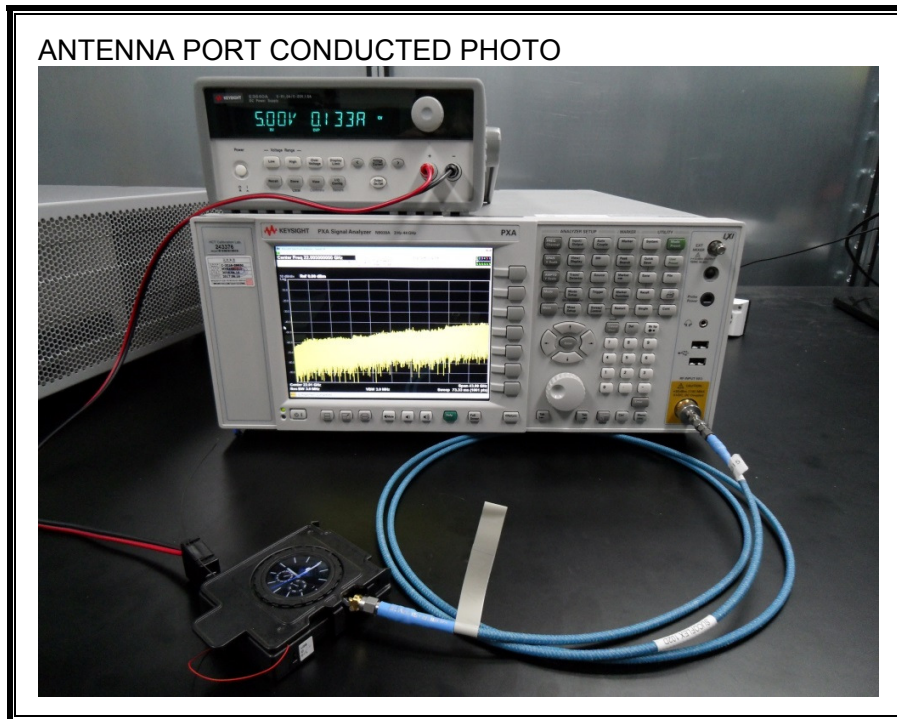

13. SETUP PHOTOS

ANTENNA PORT CONDUCTED RF MEASUREMENT SETUP

RADIATED RF MEASUREMENT SETUP (BELOW 1 GHz)

RADIATED RF MEASUREMENT SETUP (ABOVE 1 GHz)

RADIATED RF MEASUREMENT SETUP FOR PORTABLE CONFIGURATION

X-AXIS FRONT PHOTO

Y-AXIS FRONT PHOTO

POWERLINE CONDUCTED EMISSIONS MEASUREMENT SETUP

END OF REPORT