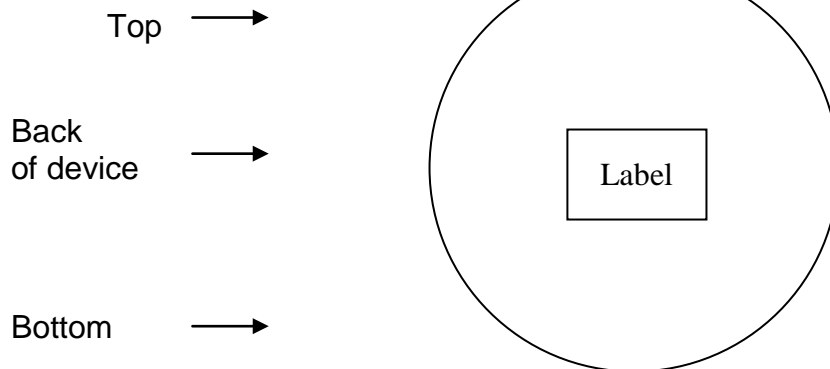

Label and Location

Model: SM-R765
FCC ID: A3LSMR765KOR

Label:

Location:

Smart Wearable : FCC ID is printed on bottom of the device

The FCC ID is printed on the bottom of the device. The FCC ID is readily visible to the user. The label is permanently engraved printed and not easily removed from the device.