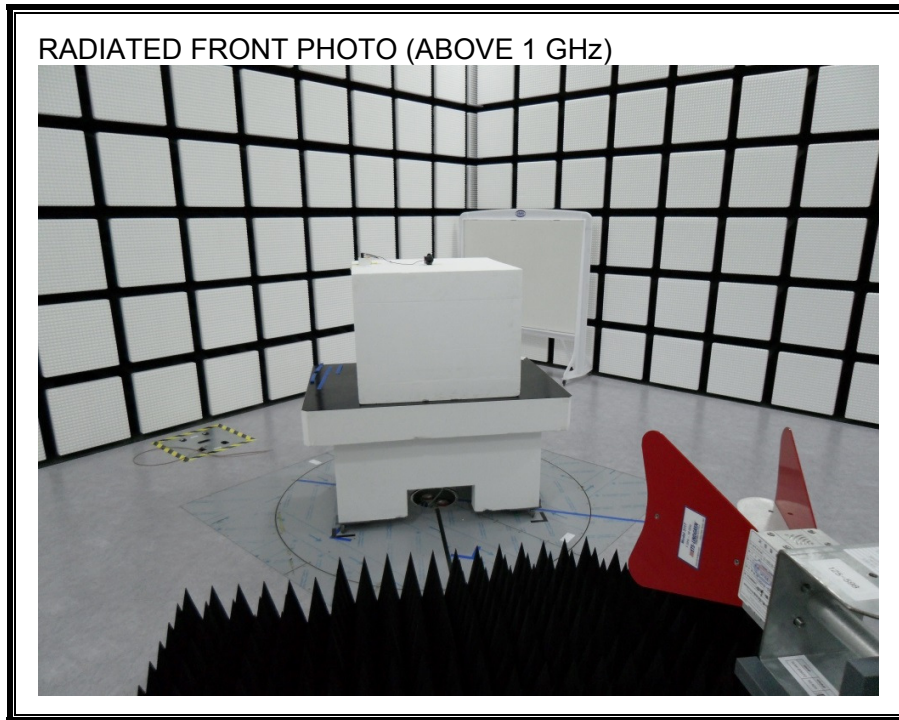

11. SETUP PHOTOS

ANTENNA PORT CONDUCTED RF MEASUREMENT SETUP

RADIATED RF MEASUREMENT SETUP (BELOW 1 GHz)

RADIATED RF MEASUREMENT SETUP (ABOVE 1 GHz)

RADIATED RF MEASUREMENT SETUP FOR PORTABLE CONFIGURATION

X-AXIS FRONT PHOTO

Y-AXIS FRONT PHOTO

POWERLINE CONDUCTED EMISSIONS MEASUREMENT SETUP

END OF REPORT