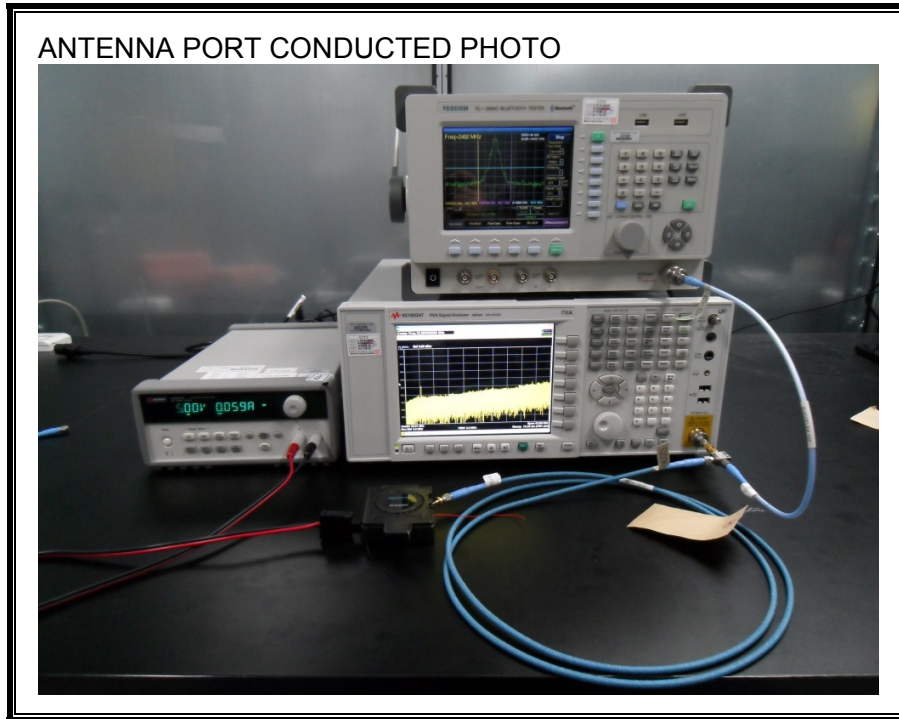

11. SETUP PHOTOS

ANTENNA PORT CONDUCTED RF MEASUREMENT SETUP

RADIATED RF MEASUREMENT SETUP (BELOW 1 GHz)

RADIATED RF MEASUREMENT SETUP (ABOVE 1 GHz)

RADIATED RF MEASUREMENT SETUP FOR PORTABLE CONFIGURATION

X-AXIS FRONT PHOTO

Y-AXIS FRONT PHOTO

POWERLINE CONDUCTED EMISSIONS MEASUREMENT SETUP

END OF REPORT