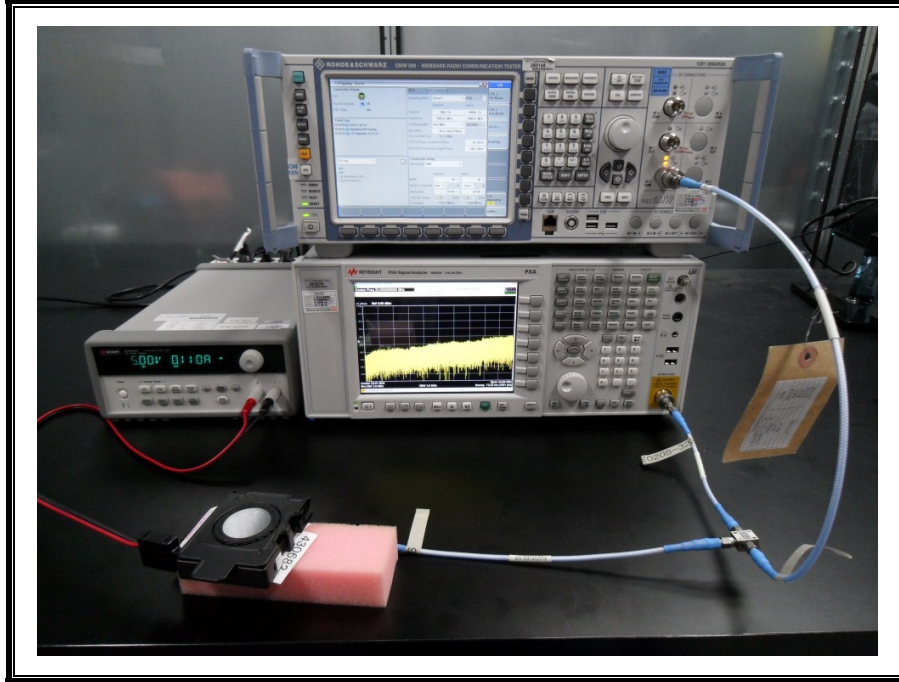

12. SETUP PHOTOS

ANTENNA PORT CONDUCTED RF MEASUREMENT SETUP

RADIATED RF MEASUREMENT SETUP (BELOW 1 GHz)

RADIATED RF MEASUREMENT SETUP (ABOVE 1 GHz)

RADIATED RF MEASUREMENT SETUP FOR PORTABLE CONFIGURATION

X-AXIS FRONT PHOTO

Y-AXIS FRONT PHOTO

ENVIRONMENTAL CHAMBER PHOTO

END OF REPORT