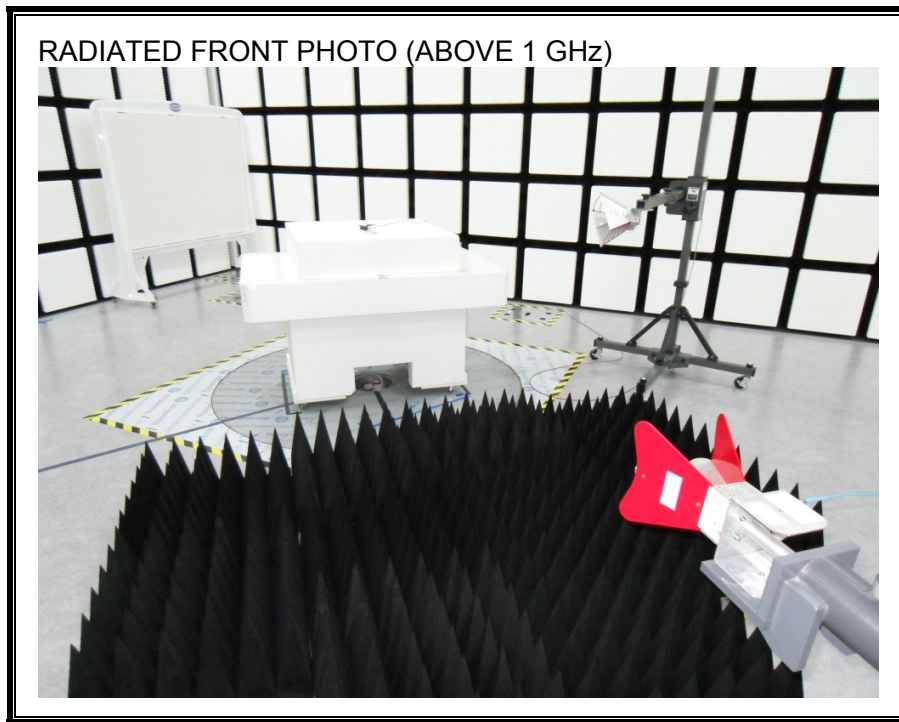

12. SETUP PHOTOS

ANTENNA PORT CONDUCTED RF MEASUREMENT SETUP

RADIATED RF MEASUREMENT SETUP (BELOW 1 GHz)

RADIATED RF MEASUREMENT SETUP (ABOVE 1 GHz)

RADIATED RF MEASUREMENT SETUP FOR PORTABLE CONFIGURATION

X-AXIS FRONT PHOTO

Y-AXIS FRONT PHOTO

ENVIRONMENTAL CHAMBER PHOTO

END OF REPORT