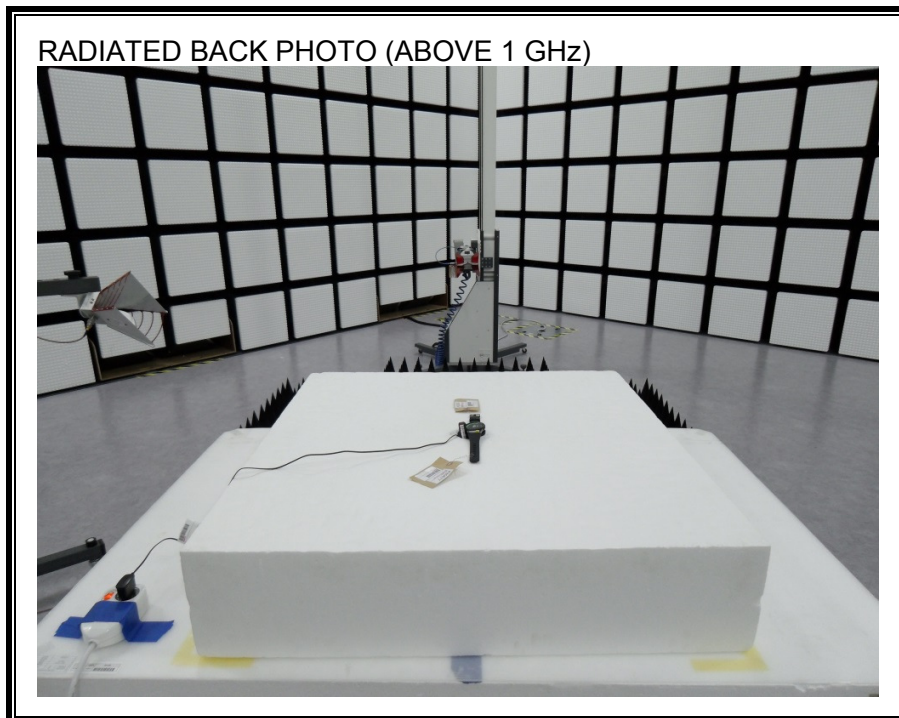

12. SETUP PHOTOS

ANTENNA PORT CONDUCTED RF MEASUREMENT SETUP

RADIATED RF MEASUREMENT SETUP (BELOW 1 GHz)

RADIATED RF MEASUREMENT SETUP (ABOVE 1 GHz)

RADIATED RF MEASUREMENT SETUP FOR PORTABLE CONFIGURATION

X-AXIS FRONT PHOTO

Y-AXIS FRONT PHOTO

ENVIRONMENTAL CHAMBER PHOTO

END OF REPORT