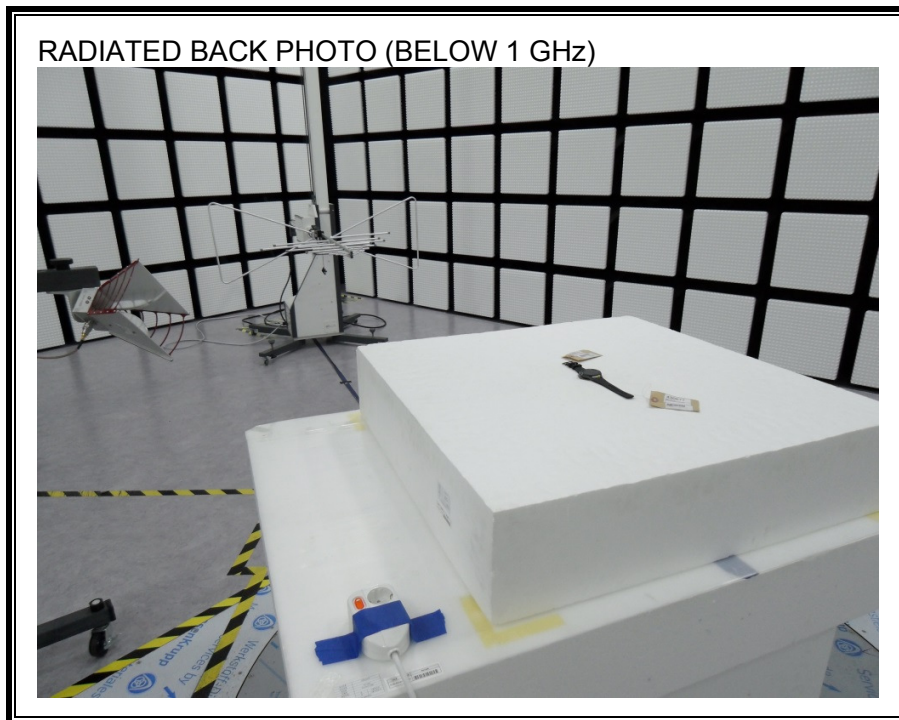

12. SETUP PHOTOS

ANTENNA PORT CONDUCTED RF MEASUREMENT SETUP

RADIATED RF MEASUREMENT SETUP (BELOW 1 GHz)

RADIATED RF MEASUREMENT SETUP (ABOVE 1 GHz)

RADIATED RF MEASUREMENT SETUP FOR PORTABLE CONFIGURATION

X-AXIS FRONT PHOTO

Y-AXIS FRONT PHOTO

ENVIRONMENTAL CHAMBER PHOTO

END OF REPORT