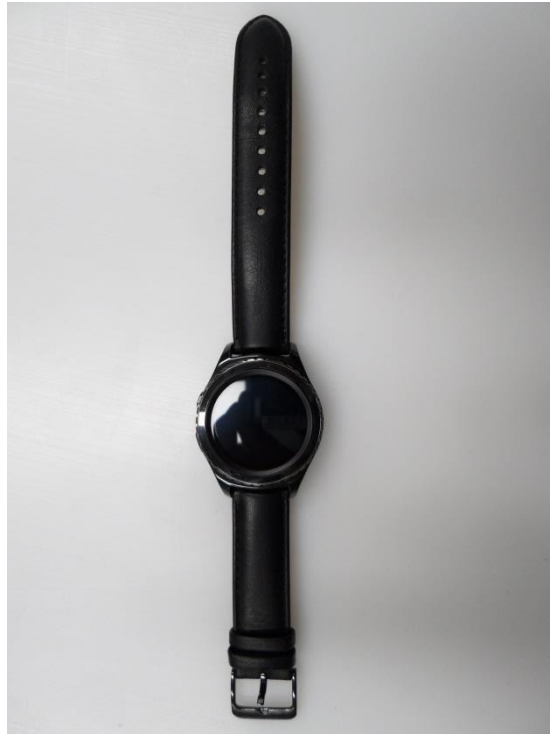

## DUT and SAR Set-up Photos

### Overall Dimensions

Front View of the DUT

Rear View of the DUT

## Next-to-Mouth Exposure Conditions

Flat / Front (10mm)