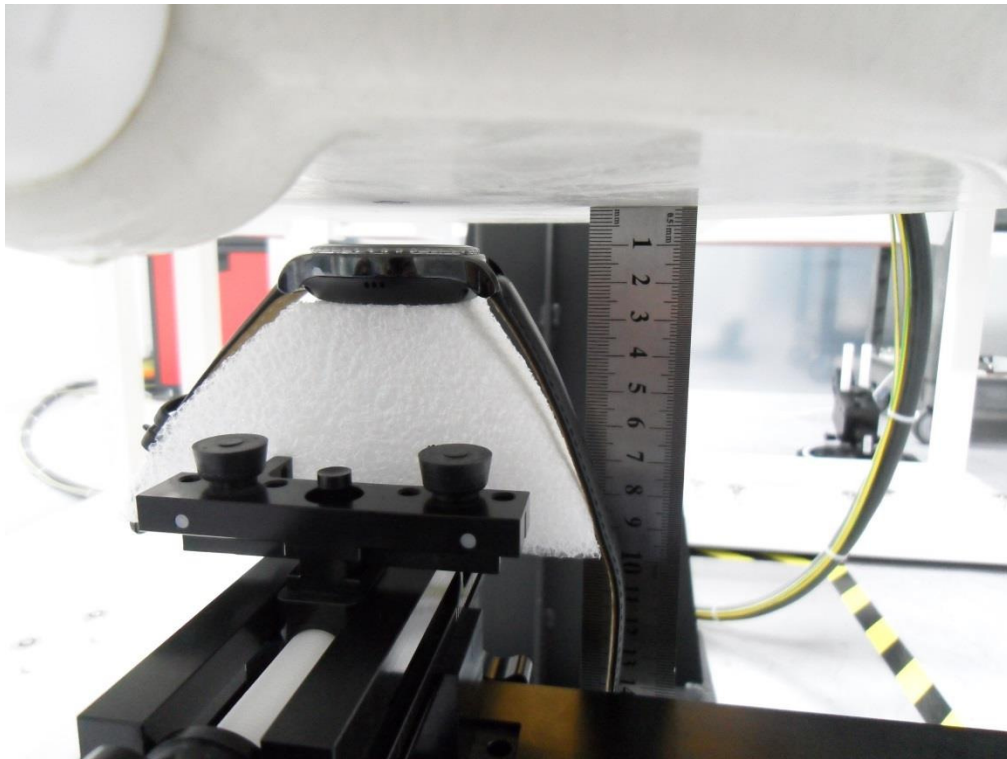

### Overall Dimensions

Front View of the DUT

Rear View of the DUT

## Extremity Exposure Conditions

Flat / Rear

## Next-to-Mouth Exposure Conditions

Flat / Front (10mm)

## Antenna Dimensions & Separation Distances (Front View)