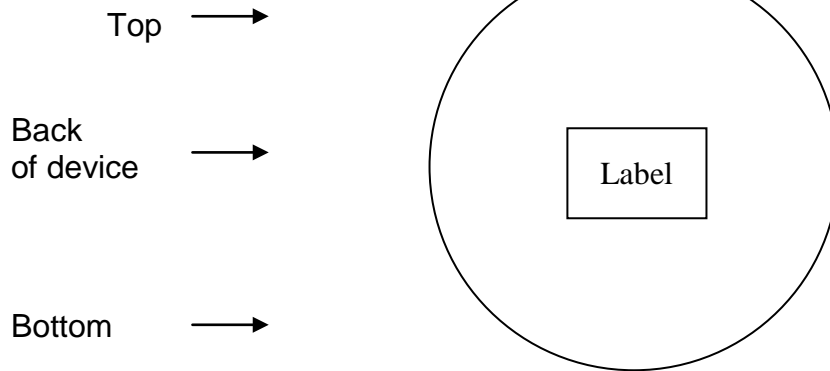

Label and Location

Model: SM-R732
FCC ID: A3LSMR732

Label:

Location:

Smart Wearable : FCC ID is printed on bottom of the device

The FCC ID is printed on the bottom of the device. The FCC ID is readily visible to the user. The label is permanently engraved printed and not easily removed from the device.