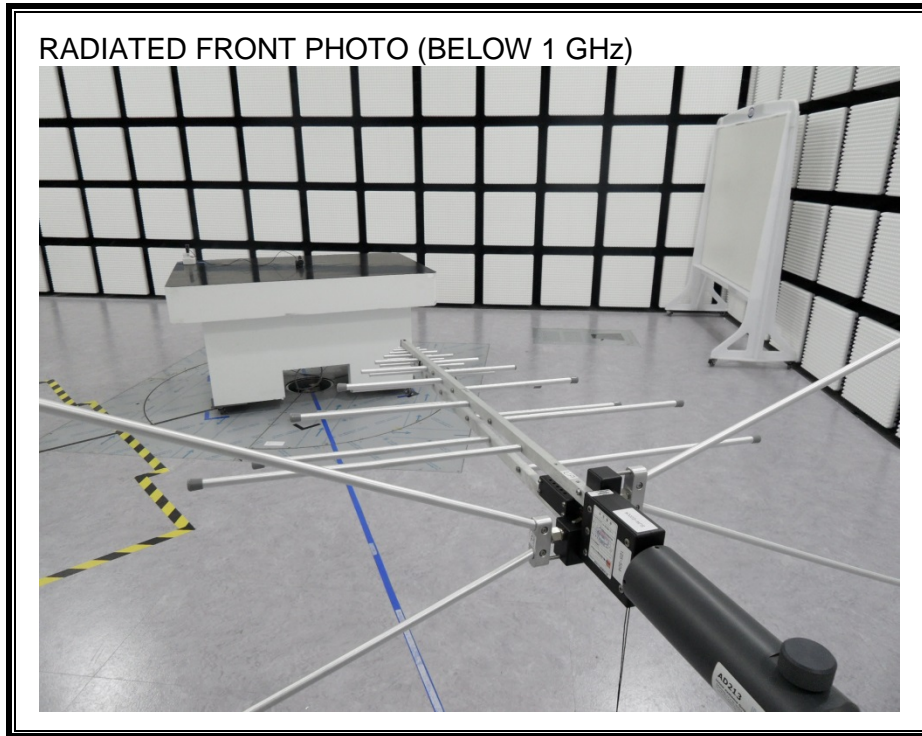

#### ANTENNA PORT CONDUCTED RF MEASUREMENT SETUP

**RADIATED RF MEASUREMENT SETUP (BELOW 1 GHz)**

**RADIATED RF MEASUREMENT SETUP (ABOVE 1 GHz)**

**RADIATED RF MEASUREMENT SETUP FOR PORTABLE CONFIGURATION**

Z-AXIS FRONT PHOTO

**POWERLINE CONDUCTED EMISSIONS MEASUREMENT SETUP**

**END OF REPORT**