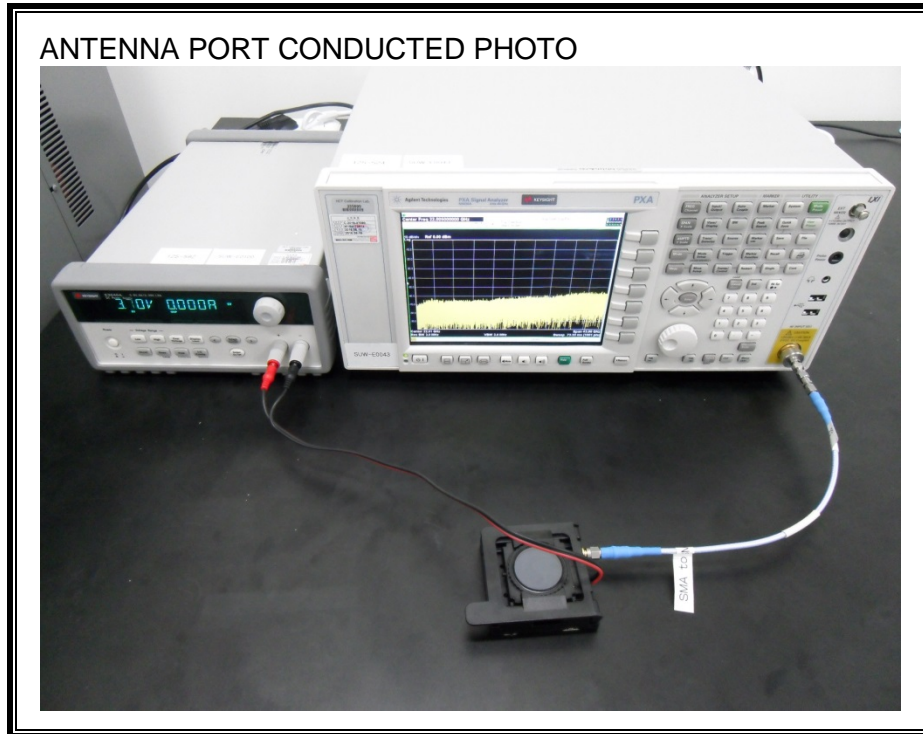

#### ANTENNA PORT CONDUCTED RF MEASUREMENT SETUP

**RADIATED RF MEASUREMENT SETUP (BELOW 1 GHz)**

**RADIATED RF MEASUREMENT SETUP (ABOVE 1 GHz)**

**RADIATED RF MEASUREMENT SETUP FOR PORTABLE CONFIGURATION**

Z-AXIS FRONT PHOTO

**POWERLINE CONDUCTED EMISSIONS MEASUREMENT SETUP**

**END OF REPORT**