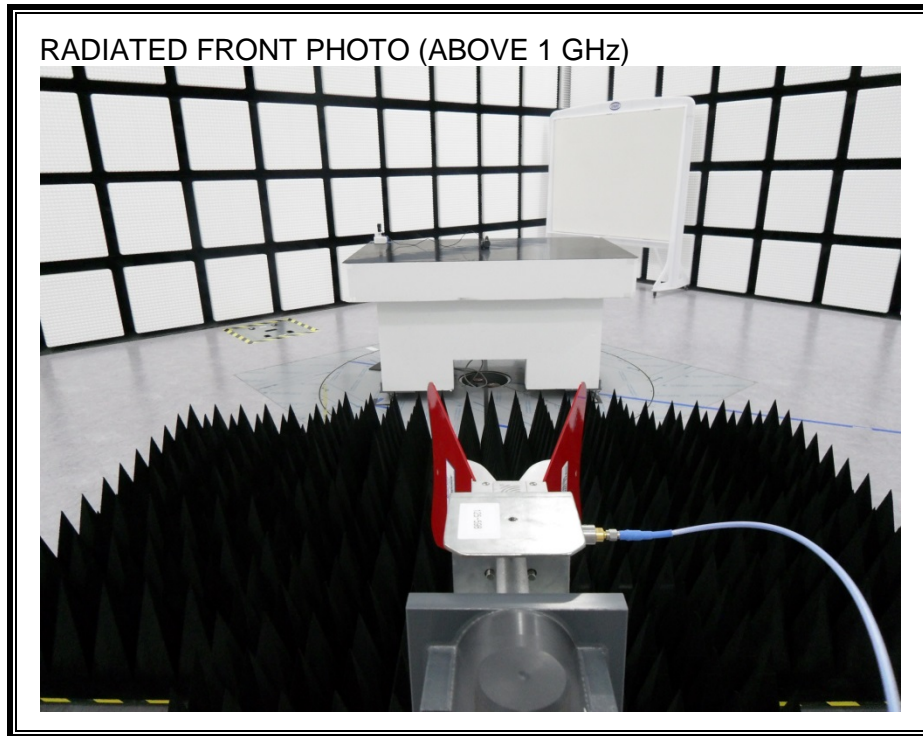

#### ANTENNA PORT CONDUCTED RF MEASUREMENT SETUP

**RADIATED RF MEASUREMENT SETUP (BELOW 1 GHz)**

**RADIATED RF MEASUREMENT SETUP (ABOVE 1 GHz)**

**RADIATED RF MEASUREMENT SETUP FOR PORTABLE CONFIGURATION**

Z-AXIS FRONT PHOTO

**POWERLINE CONDUCTED EMISSIONS MEASUREMENT SETUP**

**END OF REPORT**