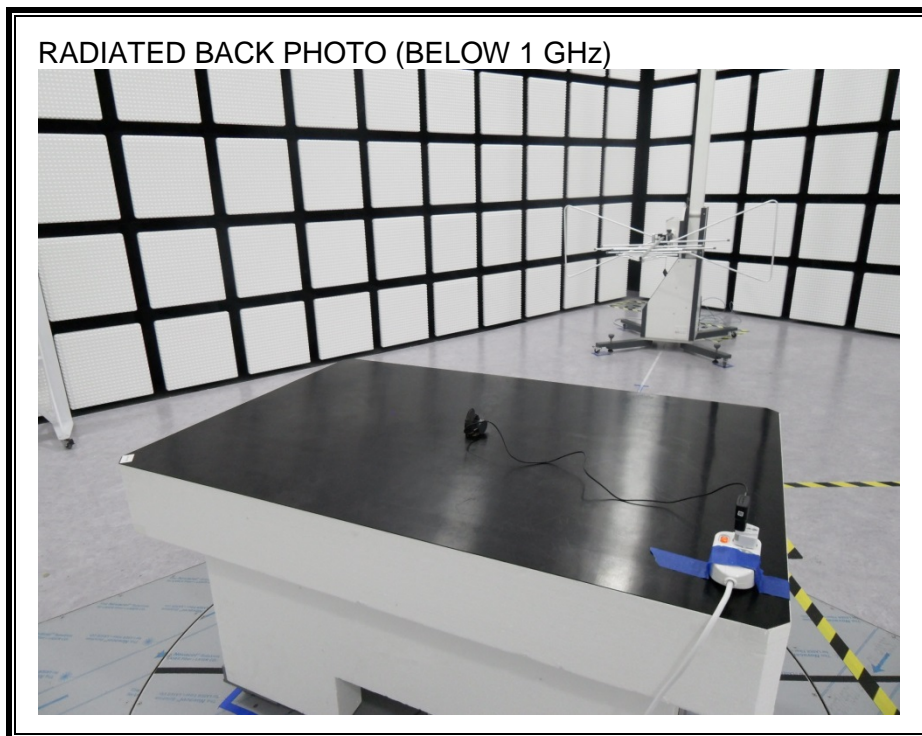

#### ANTENNA PORT CONDUCTED RF MEASUREMENT SETUP

**RADIATED RF MEASUREMENT SETUP (BELOW 1 GHz)**

**RADIATED RF MEASUREMENT SETUP (ABOVE 1 GHz)**

**RADIATED RF MEASUREMENT SETUP FOR PORTABLE CONFIGURATION**

Z-AXIS FRONT PHOTO

**POWERLINE CONDUCTED EMISSIONS MEASUREMENT SETUP**

**END OF REPORT**