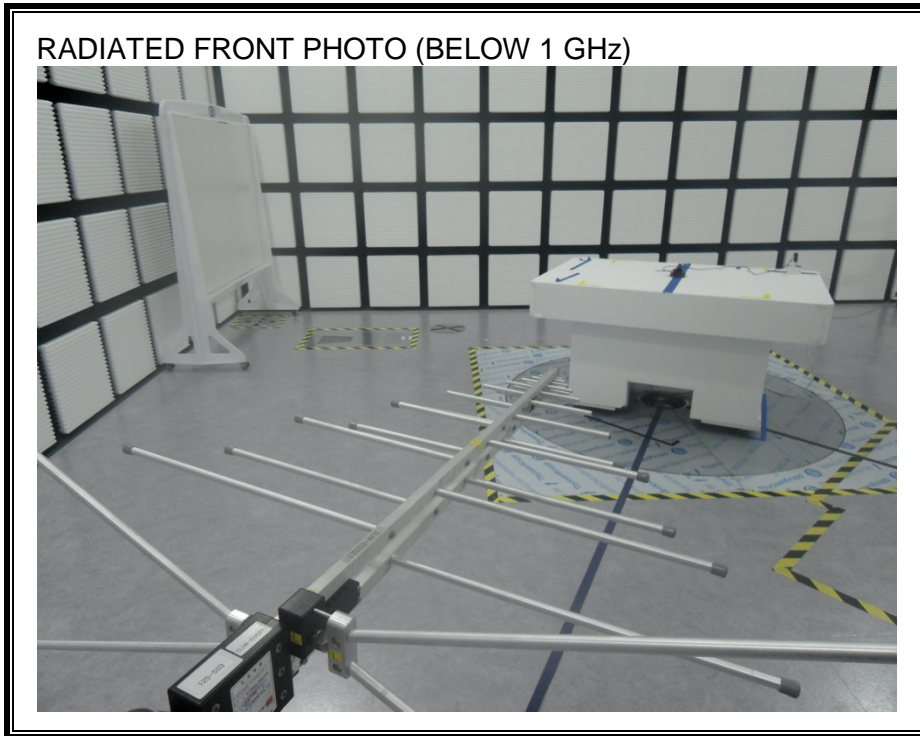

13. SETUP PHOTOS

ANTENNA PORT CONDUCTED RF MEASUREMENT SETUP

RADIATED RF MEASUREMENT SETUP (BELOW 1 GHz)

RADIATED RF MEASUREMENT SETUP (ABOVE 1 GHz)

RADIATED RF MEASUREMENT SETUP FOR PORTABLE CONFIGURATION

POWERLINE CONDUCTED EMISSIONS MEASUREMENT SETUP

END OF REPORT