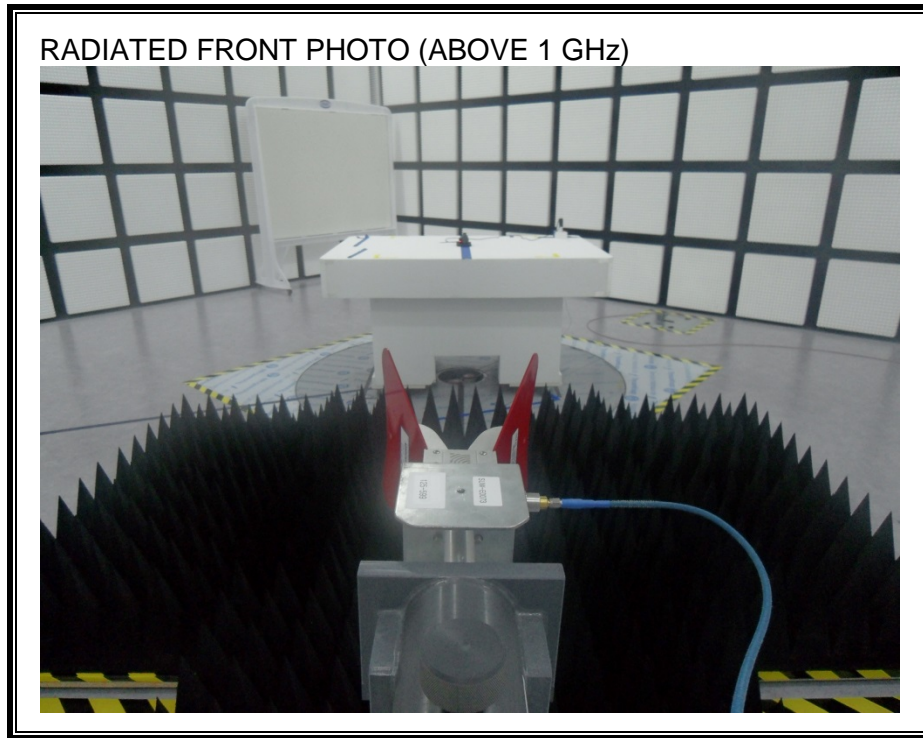

13. SETUP PHOTOS

ANTENNA PORT CONDUCTED RF MEASUREMENT SETUP

RADIATED RF MEASUREMENT SETUP (BELOW 1 GHz)

RADIATED RF MEASUREMENT SETUP (ABOVE 1 GHz)

RADIATED RF MEASUREMENT SETUP FOR PORTABLE CONFIGURATION

POWERLINE CONDUCTED EMISSIONS MEASUREMENT SETUP

END OF REPORT