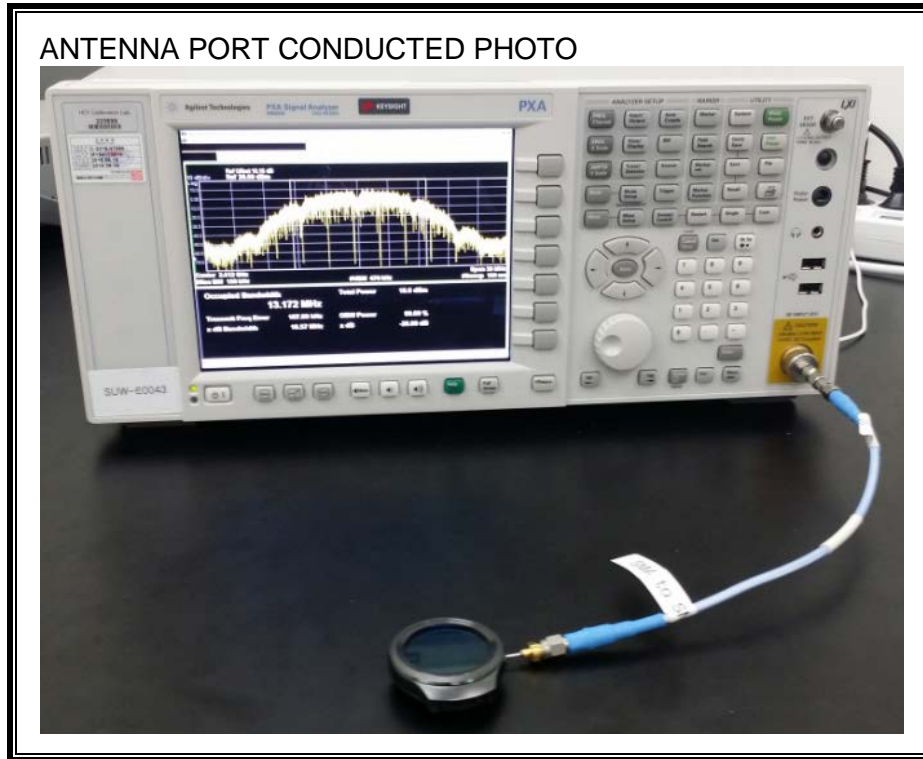

13. SETUP PHOTOS

ANTENNA PORT CONDUCTED RF MEASUREMENT SETUP

RADIATED RF MEASUREMENT SETUP (BELOW 1 GHz)

RADIATED RF MEASUREMENT SETUP (ABOVE 1 GHz)

RADIATED RF MEASUREMENT SETUP FOR PORTABLE CONFIGURATION

POWERLINE CONDUCTED EMISSIONS MEASUREMENT SETUP

END OF REPORT