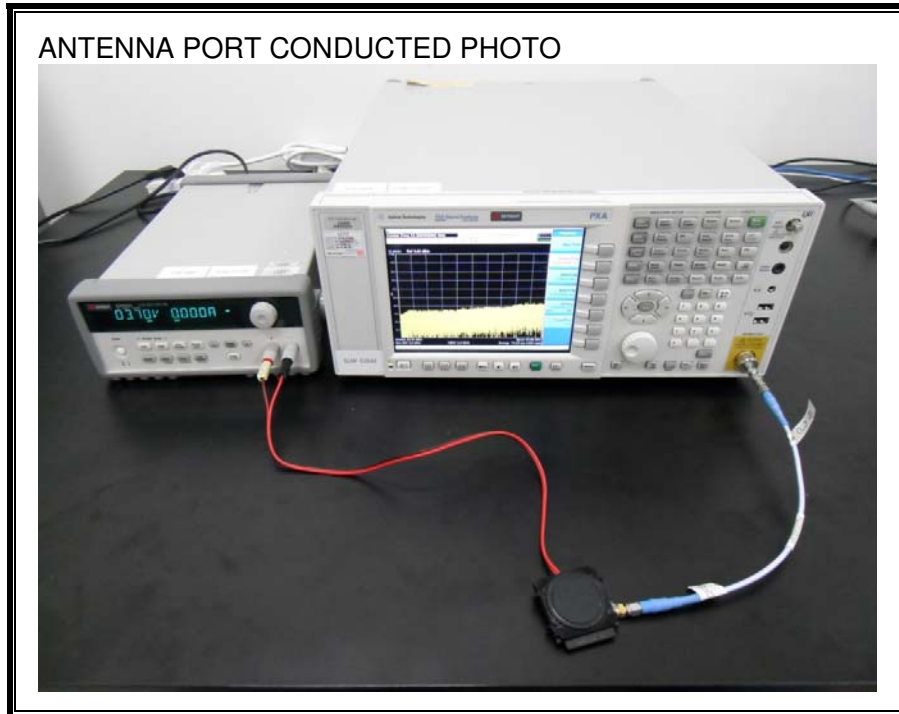

13. SETUP PHOTOS

ANTENNA PORT CONDUCTED RF MEASUREMENT SETUP

RADIATED RF MEASUREMENT SETUP (BELOW 1 GHz)

RADIATED RF MEASUREMENT SETUP (ABOVE 1 GHz)

RADIATED RF MEASUREMENT SETUP FOR PORTABLE CONFIGURATION

POWERLINE CONDUCTED EMISSIONS MEASUREMENT SETUP

END OF REPORT