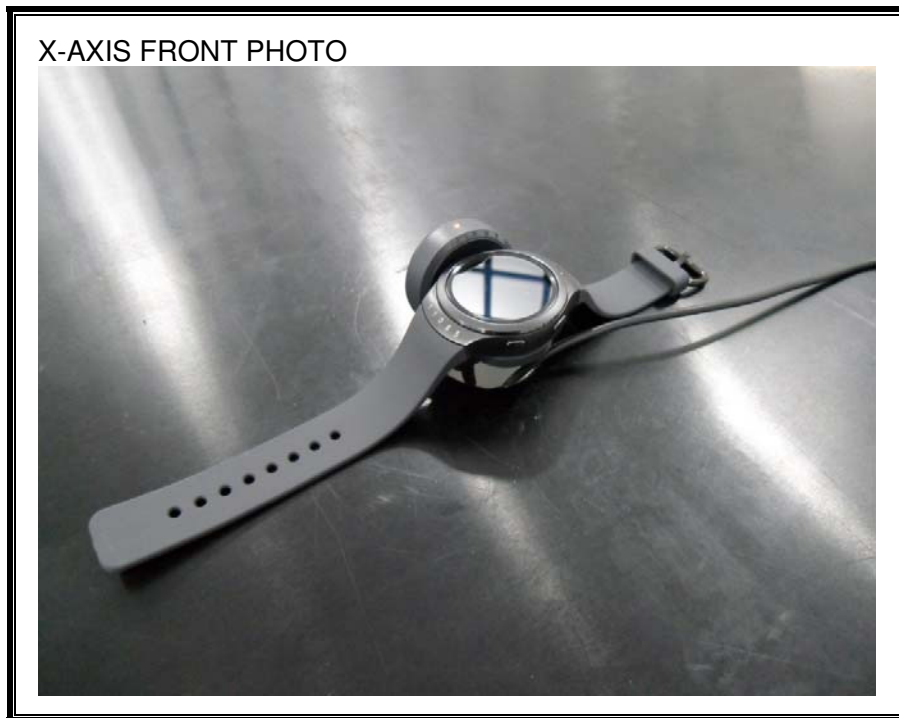

13. SETUP PHOTOS

ANTENNA PORT CONDUCTED RF MEASUREMENT SETUP

RADIATED RF MEASUREMENT SETUP (BELOW 1 GHz)

RADIATED RF MEASUREMENT SETUP (ABOVE 1 GHz)

RADIATED RF MEASUREMENT SETUP FOR PORTABLE CONFIGURATION

POWERLINE CONDUCTED EMISSIONS MEASUREMENT SETUP

END OF REPORT