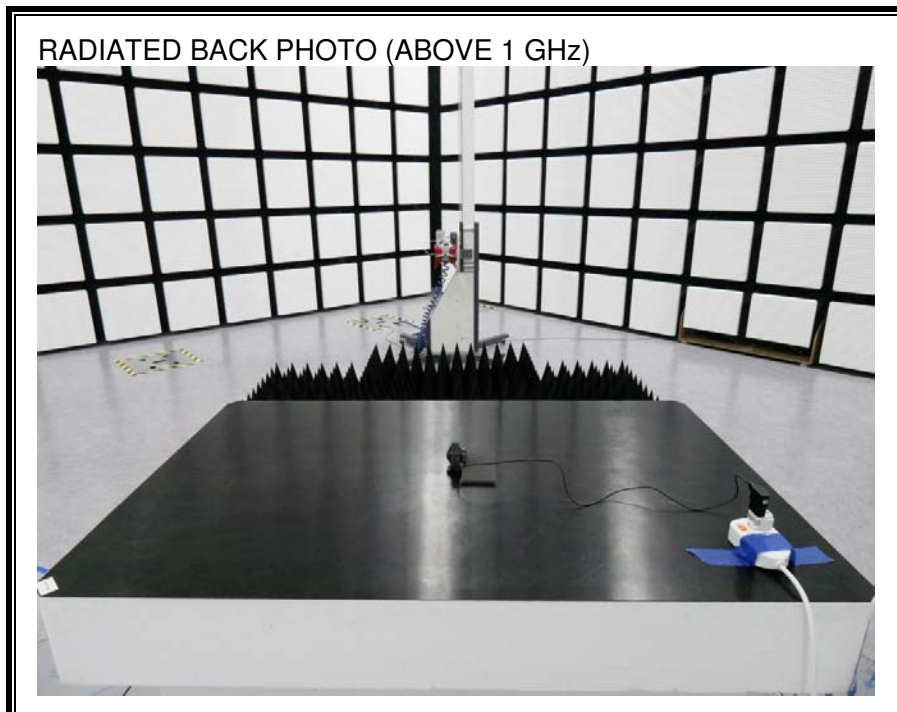

13. SETUP PHOTOS

ANTENNA PORT CONDUCTED RF MEASUREMENT SETUP

RADIATED RF MEASUREMENT SETUP (BELOW 1 GHz)

RADIATED RF MEASUREMENT SETUP (ABOVE 1 GHz)

RADIATED RF MEASUREMENT SETUP FOR PORTABLE CONFIGURATION

POWERLINE CONDUCTED EMISSIONS MEASUREMENT SETUP

END OF REPORT