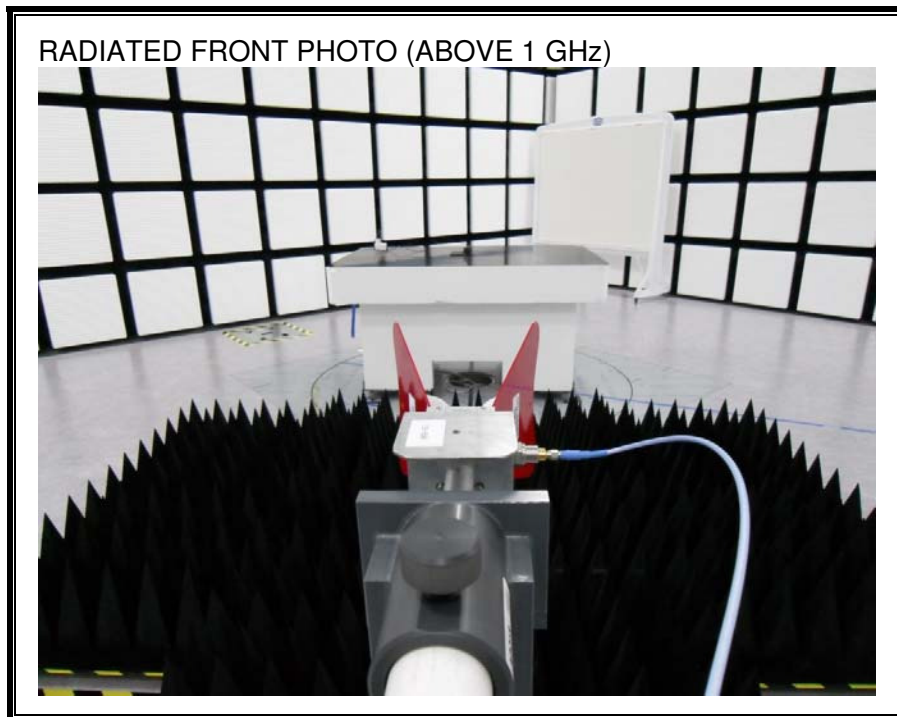

13. SETUP PHOTOS

ANTENNA PORT CONDUCTED RF MEASUREMENT SETUP

RADIATED RF MEASUREMENT SETUP (BELOW 1 GHz)

RADIATED RF MEASUREMENT SETUP (ABOVE 1 GHz)

RADIATED RF MEASUREMENT SETUP FOR PORTABLE CONFIGURATION

POWERLINE CONDUCTED EMISSIONS MEASUREMENT SETUP

END OF REPORT