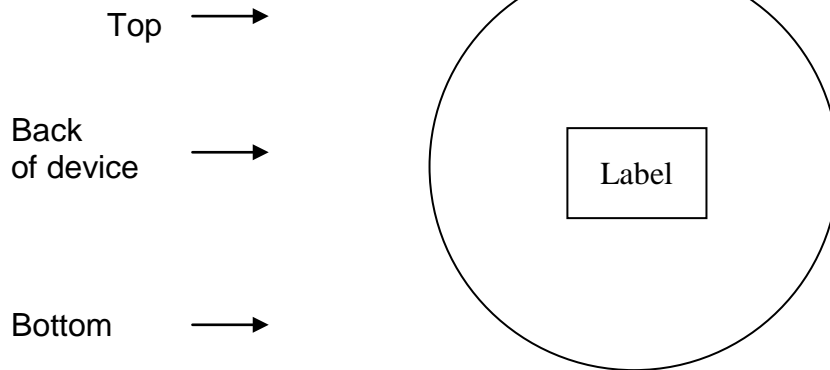

Label and Location

Model: SM-R720
FCC ID: A3LSMR720

Label:

Location:

Smart Wearable : FCC ID is printed on bottom of the device

The FCC ID is printed on the bottom of the device. The FCC ID is readily visible to the user. The label is permanently engraved printed and not easily removed from the device.