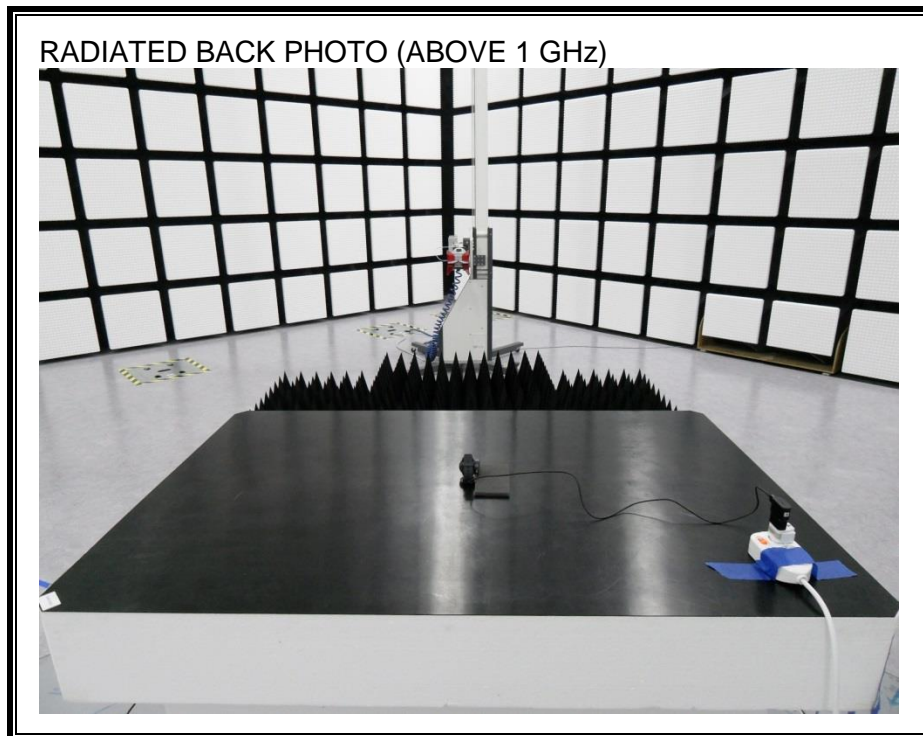

#### ANTENNA PORT CONDUCTED RF MEASUREMENT SETUP

**RADIATED RF MEASUREMENT SETUP (BELOW 1 GHz)**

**RADIATED RF MEASUREMENT SETUP (ABOVE 1 GHz)**

**RADIATED RF MEASUREMENT SETUP FOR PORTABLE CONFIGURATION**

Z-AXIS FRONT PHOTO

**POWERLINE CONDUCTED EMISSIONS MEASUREMENT SETUP**

**END OF REPORT**