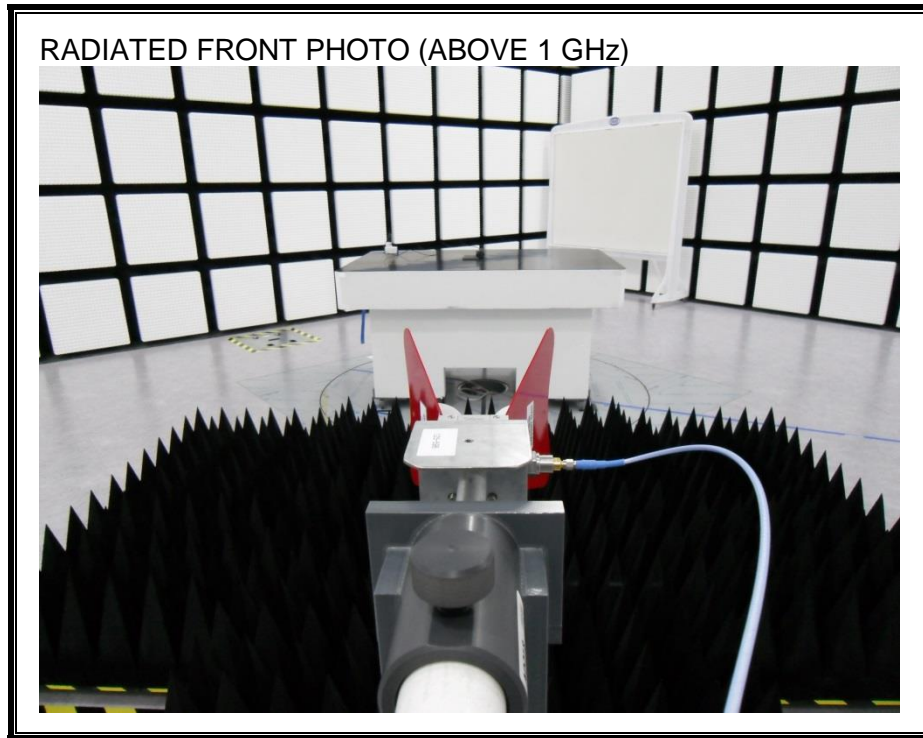

#### ANTENNA PORT CONDUCTED RF MEASUREMENT SETUP

**RADIATED RF MEASUREMENT SETUP (BELOW 1 GHz)**

**RADIATED RF MEASUREMENT SETUP (ABOVE 1 GHz)**

**RADIATED RF MEASUREMENT SETUP FOR PORTABLE CONFIGURATION**

Z-AXIS FRONT PHOTO

**POWERLINE CONDUCTED EMISSIONS MEASUREMENT SETUP**

**END OF REPORT**