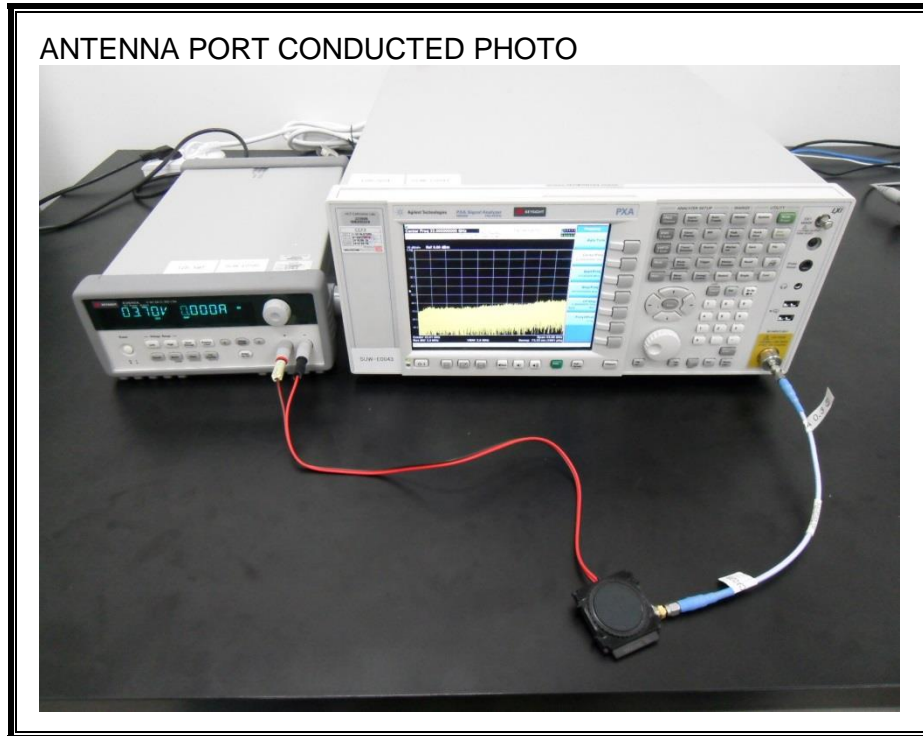

#### ANTENNA PORT CONDUCTED RF MEASUREMENT SETUP

**RADIATED RF MEASUREMENT SETUP (BELOW 1 GHz)**

**RADIATED RF MEASUREMENT SETUP (ABOVE 1 GHz)**

**RADIATED RF MEASUREMENT SETUP FOR PORTABLE CONFIGURATION**

Z-AXIS FRONT PHOTO

**POWERLINE CONDUCTED EMISSIONS MEASUREMENT SETUP**

**END OF REPORT**