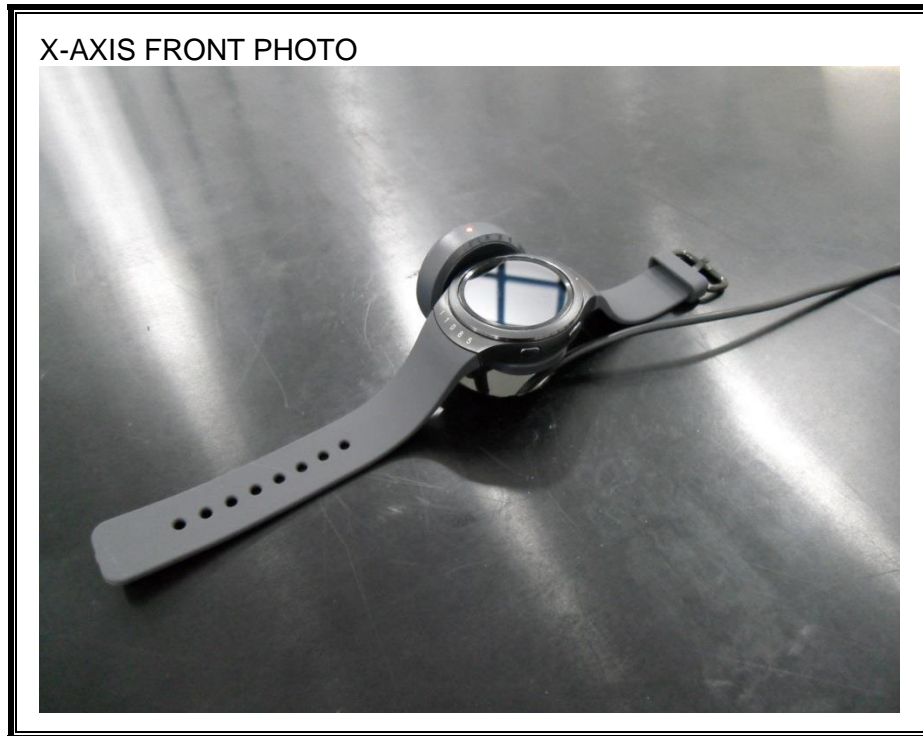

#### ANTENNA PORT CONDUCTED RF MEASUREMENT SETUP

**RADIATED RF MEASUREMENT SETUP (BELOW 1 GHz)**

**RADIATED RF MEASUREMENT SETUP (ABOVE 1 GHz)**

**RADIATED RF MEASUREMENT SETUP FOR PORTABLE CONFIGURATION**

Z-AXIS FRONT PHOTO

**POWERLINE CONDUCTED EMISSIONS MEASUREMENT SETUP**

**END OF REPORT**