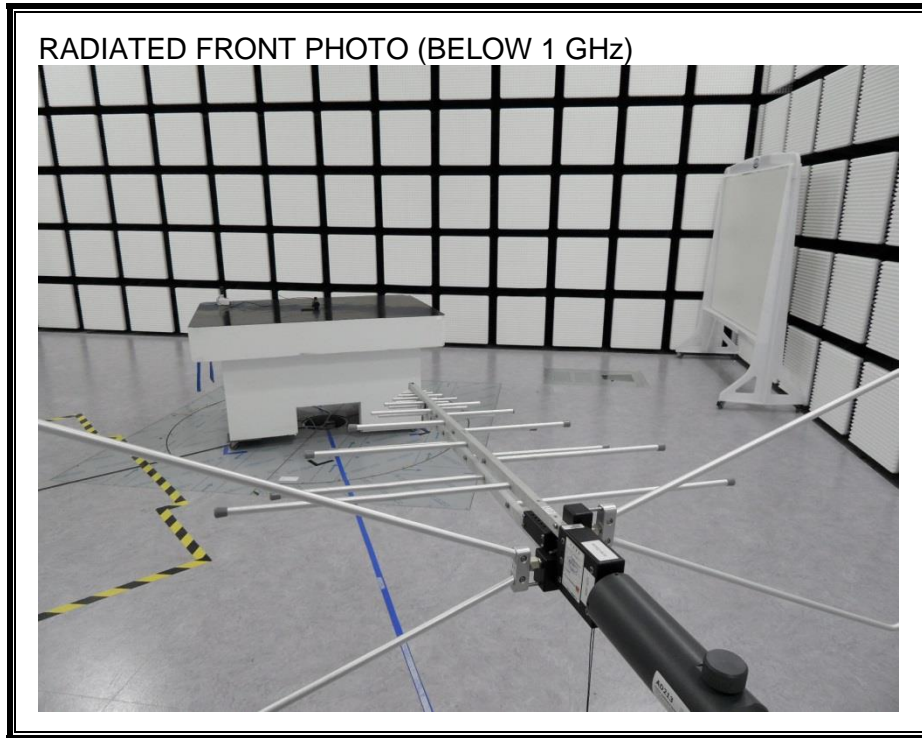

#### ANTENNA PORT CONDUCTED RF MEASUREMENT SETUP

**RADIATED RF MEASUREMENT SETUP (BELOW 1 GHz)**

**RADIATED RF MEASUREMENT SETUP (ABOVE 1 GHz)**

**RADIATED RF MEASUREMENT SETUP FOR PORTABLE CONFIGURATION**

Z-AXIS FRONT PHOTO

**POWERLINE CONDUCTED EMISSIONS MEASUREMENT SETUP**

**END OF REPORT**