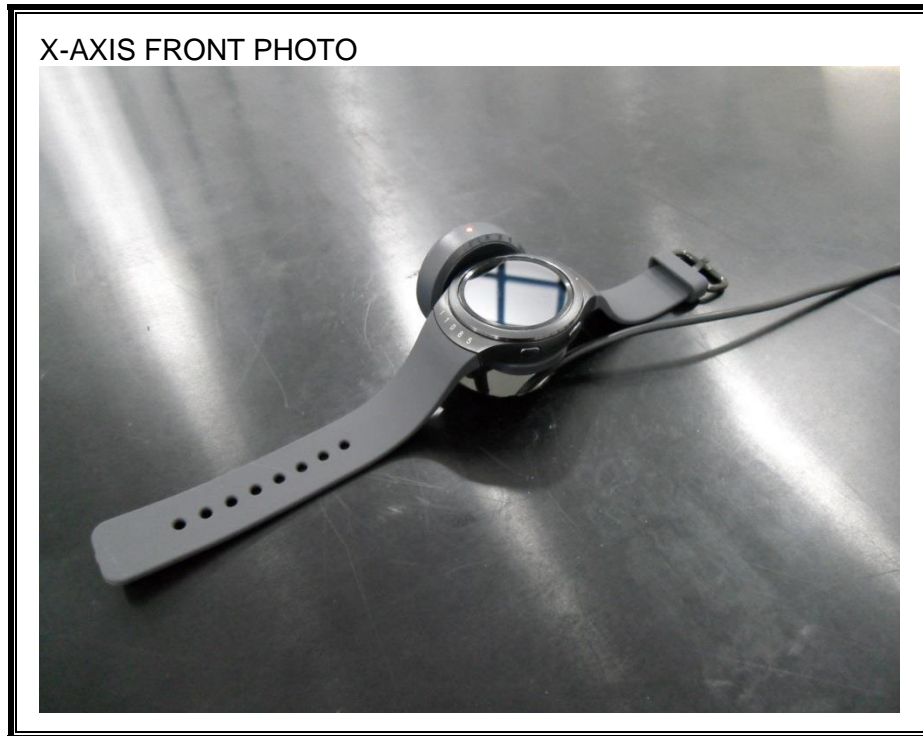

13. SETUP PHOTOS

ANTENNA PORT CONDUCTED RF MEASUREMENT SETUP

RADIATED RF MEASUREMENT SETUP (BELOW 1 GHz)

RADIATED RF MEASUREMENT SETUP (ABOVE 1 GHz)

RADIATED RF MEASUREMENT SETUP FOR PORTABLE CONFIGURATION

Z-AXIS FRONT PHOTO

POWERLINE CONDUCTED EMISSIONS MEASUREMENT SETUP

END OF REPORT