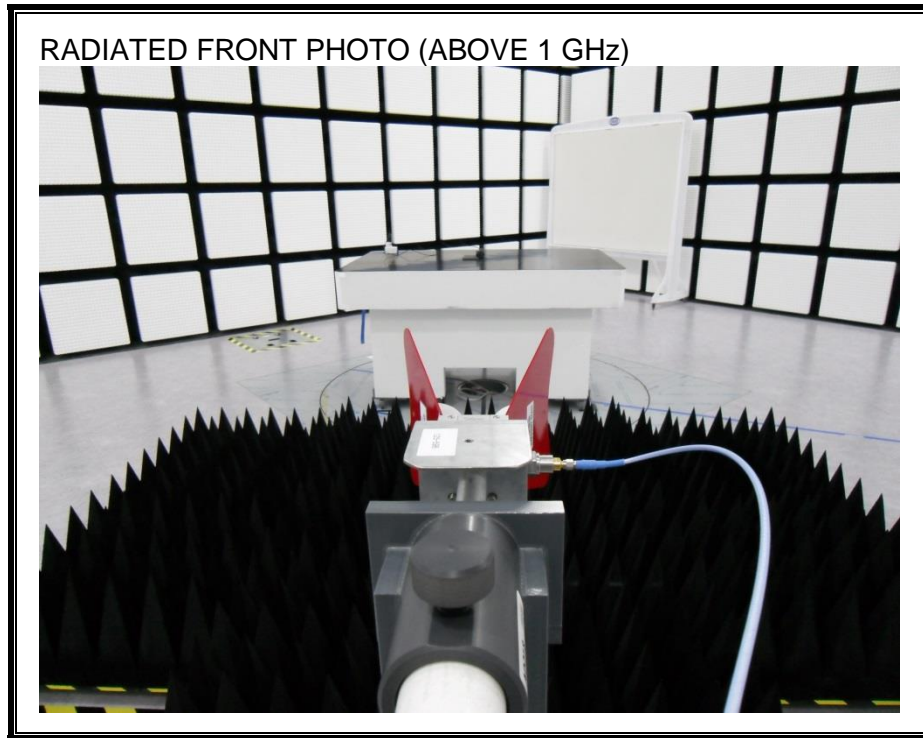

13. SETUP PHOTOS

ANTENNA PORT CONDUCTED RF MEASUREMENT SETUP

RADIATED RF MEASUREMENT SETUP (BELOW 1 GHz)

RADIATED RF MEASUREMENT SETUP (ABOVE 1 GHz)

RADIATED RF MEASUREMENT SETUP FOR PORTABLE CONFIGURATION

Z-AXIS FRONT PHOTO

POWERLINE CONDUCTED EMISSIONS MEASUREMENT SETUP

END OF REPORT