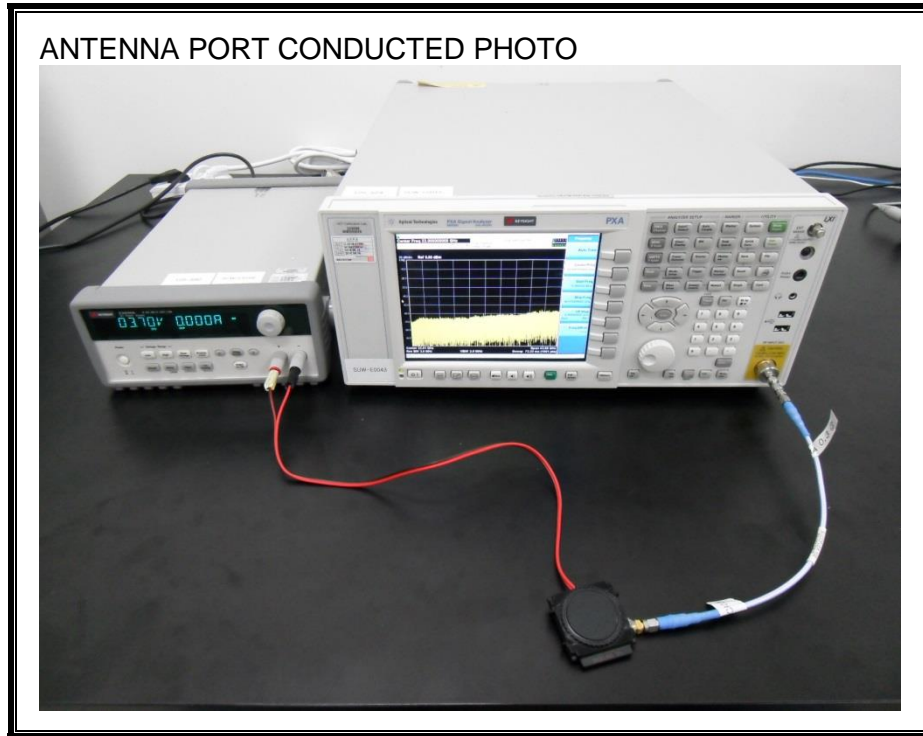

13. SETUP PHOTOS

ANTENNA PORT CONDUCTED RF MEASUREMENT SETUP

RADIATED RF MEASUREMENT SETUP (BELOW 1 GHz)

RADIATED RF MEASUREMENT SETUP (ABOVE 1 GHz)

RADIATED RF MEASUREMENT SETUP FOR PORTABLE CONFIGURATION

Z-AXIS FRONT PHOTO

POWERLINE CONDUCTED EMISSIONS MEASUREMENT SETUP

END OF REPORT