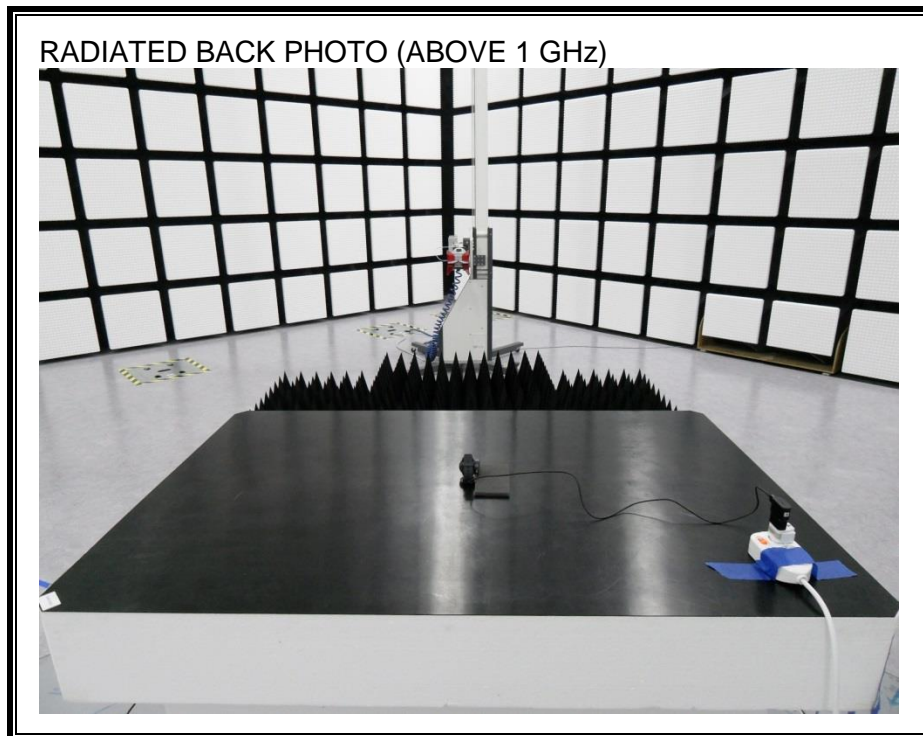

13. SETUP PHOTOS

ANTENNA PORT CONDUCTED RF MEASUREMENT SETUP

RADIATED RF MEASUREMENT SETUP (BELOW 1 GHz)

RADIATED RF MEASUREMENT SETUP (ABOVE 1 GHz)

RADIATED RF MEASUREMENT SETUP FOR PORTABLE CONFIGURATION

Z-AXIS FRONT PHOTO

POWERLINE CONDUCTED EMISSIONS MEASUREMENT SETUP

END OF REPORT