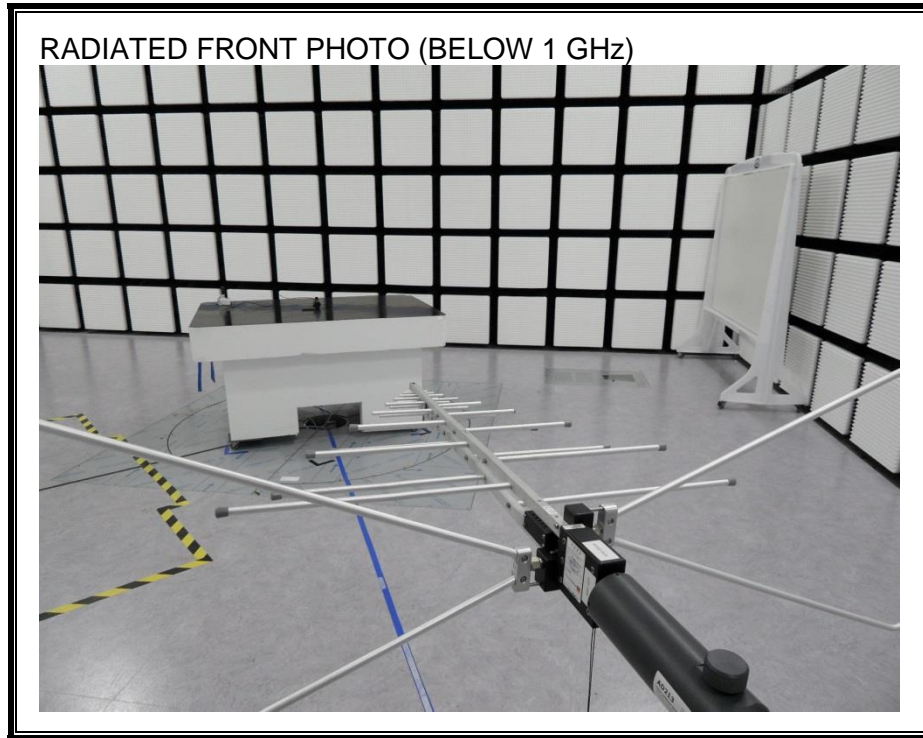

13. SETUP PHOTOS

ANTENNA PORT CONDUCTED RF MEASUREMENT SETUP

RADIATED RF MEASUREMENT SETUP (BELOW 1 GHz)

RADIATED RF MEASUREMENT SETUP (ABOVE 1 GHz)

RADIATED RF MEASUREMENT SETUP FOR PORTABLE CONFIGURATION

Z-AXIS FRONT PHOTO

POWERLINE CONDUCTED EMISSIONS MEASUREMENT SETUP

END OF REPORT