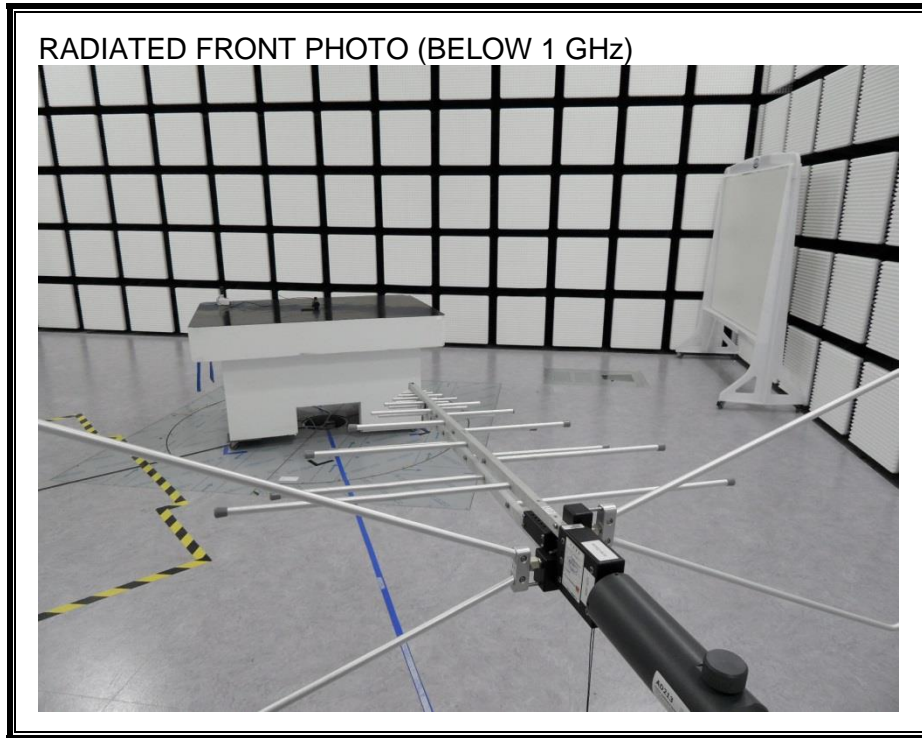

11. SETUP PHOTOS

ANTENNA PORT CONDUCTED RF MEASUREMENT SETUP

RADIATED RF MEASUREMENT SETUP (BELOW 1 GHz)

RADIATED RF MEASUREMENT SETUP (ABOVE 1 GHz)

RADIATED RF MEASUREMENT SETUP FOR PORTABLE CONFIGURATION

Z-AXIS FRONT PHOTO

POWERLINE CONDUCTED EMISSIONS MEASUREMENT SETUP

END OF REPORT