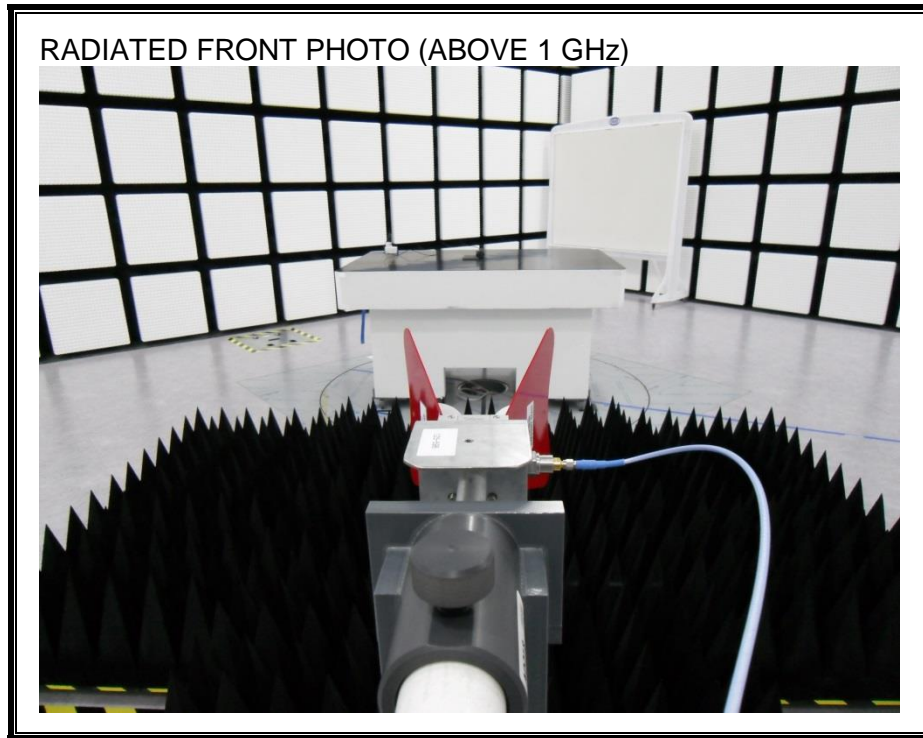

11. SETUP PHOTOS

ANTENNA PORT CONDUCTED RF MEASUREMENT SETUP

RADIATED RF MEASUREMENT SETUP (BELOW 1 GHz)

RADIATED RF MEASUREMENT SETUP (ABOVE 1 GHz)

RADIATED RF MEASUREMENT SETUP FOR PORTABLE CONFIGURATION

Z-AXIS FRONT PHOTO

POWERLINE CONDUCTED EMISSIONS MEASUREMENT SETUP

END OF REPORT