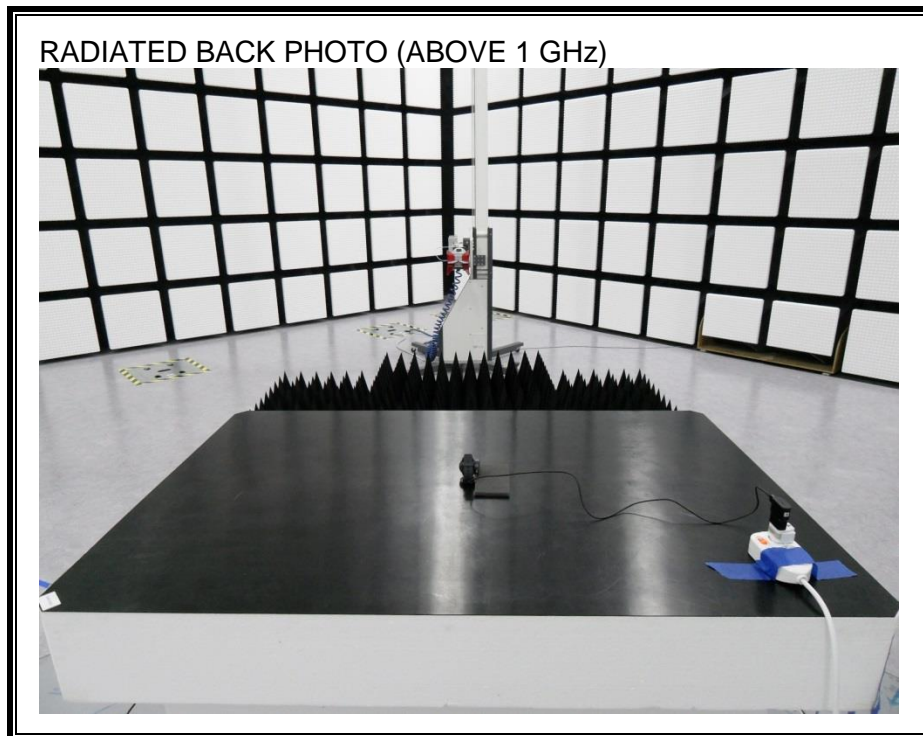

11. SETUP PHOTOS

ANTENNA PORT CONDUCTED RF MEASUREMENT SETUP

RADIATED RF MEASUREMENT SETUP (BELOW 1 GHz)

RADIATED RF MEASUREMENT SETUP (ABOVE 1 GHz)

RADIATED RF MEASUREMENT SETUP FOR PORTABLE CONFIGURATION

Z-AXIS FRONT PHOTO

POWERLINE CONDUCTED EMISSIONS MEASUREMENT SETUP

END OF REPORT