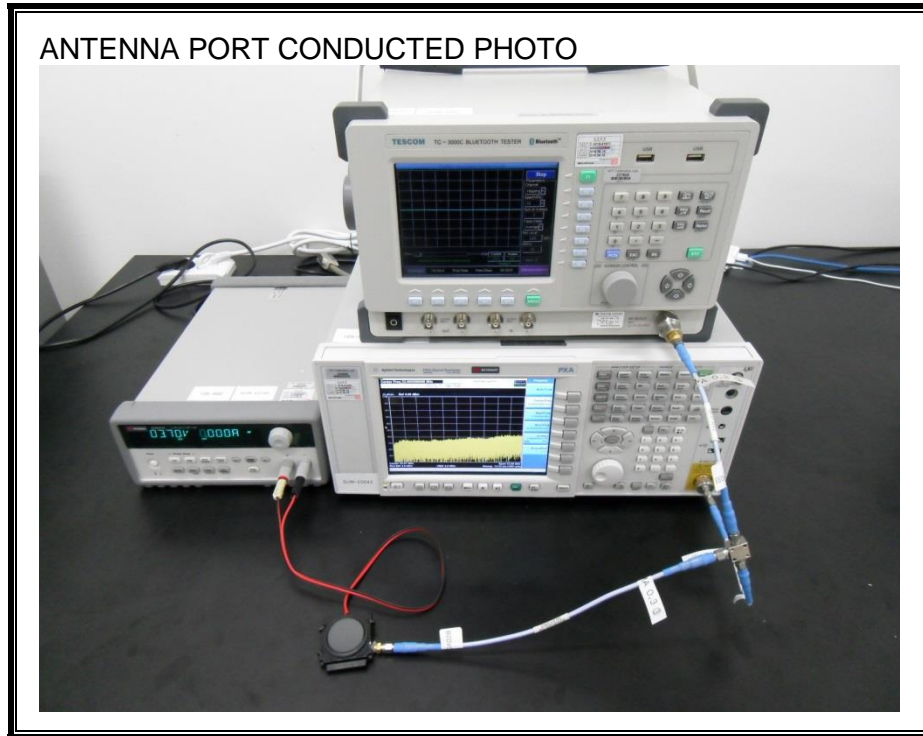

11. SETUP PHOTOS

ANTENNA PORT CONDUCTED RF MEASUREMENT SETUP

RADIATED RF MEASUREMENT SETUP (BELOW 1 GHz)

RADIATED RF MEASUREMENT SETUP (ABOVE 1 GHz)

RADIATED RF MEASUREMENT SETUP FOR PORTABLE CONFIGURATION

Z-AXIS FRONT PHOTO

POWERLINE CONDUCTED EMISSIONS MEASUREMENT SETUP

END OF REPORT