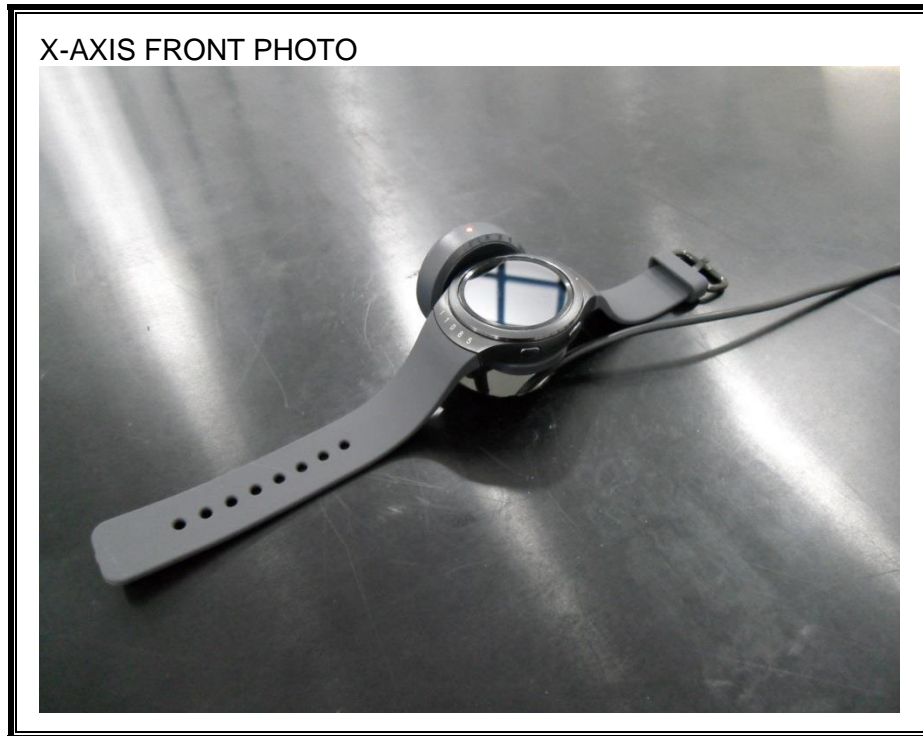

11. SETUP PHOTOS

ANTENNA PORT CONDUCTED RF MEASUREMENT SETUP

RADIATED RF MEASUREMENT SETUP (BELOW 1 GHz)

RADIATED RF MEASUREMENT SETUP (ABOVE 1 GHz)

RADIATED RF MEASUREMENT SETUP FOR PORTABLE CONFIGURATION

Z-AXIS FRONT PHOTO

POWERLINE CONDUCTED EMISSIONS MEASUREMENT SETUP

END OF REPORT