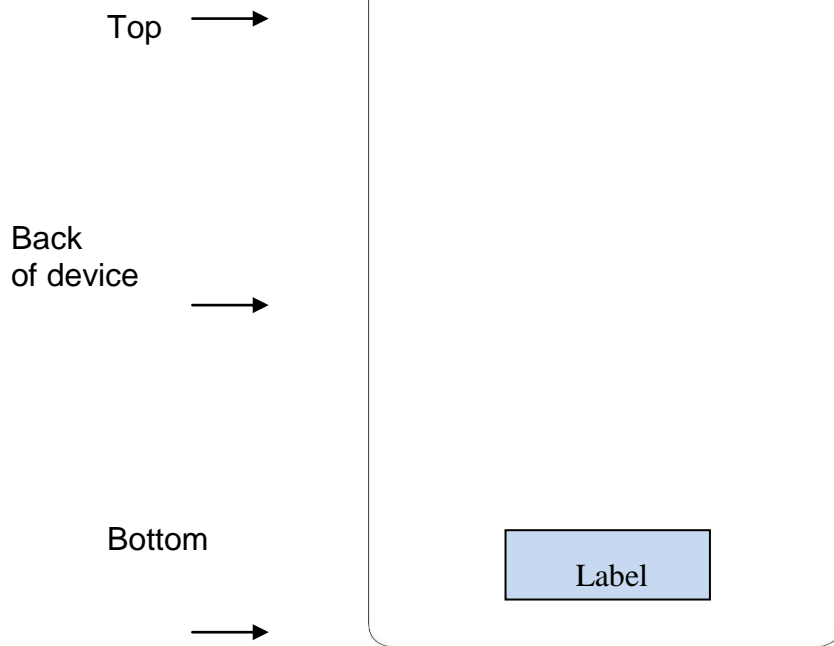

Label and Location

Model: SM-P355M
FCC ID: A3LSMP355M

Label:

SM-P355M UD FCC ID:A3LSMP355M SAMSUNG HECHO EN VIETNAM
IMEI:333333/44/000666/1 S/N:4A67LP85K5Q

Location:

Tablet : FCC ID is engraved on bottom of the device