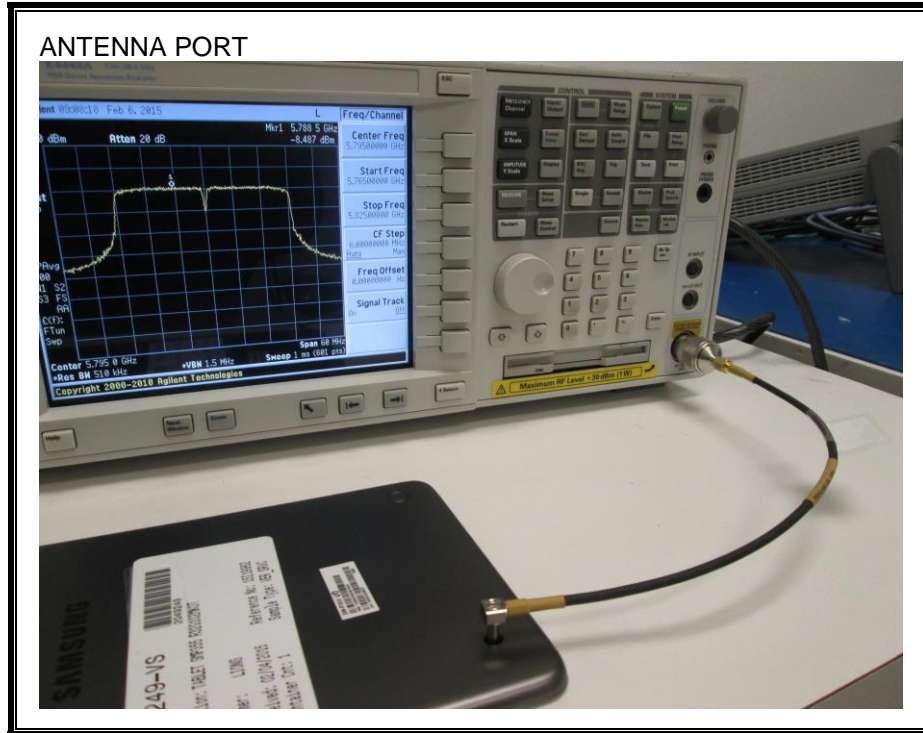

8. SETUP PHOTOS

ANTENNA PORT

RADIATED RF MEASUREMENT SETUP (BELOW 1 GHz)

RADIATED FRONT PHOTO (BELOW 1 GHz)

RADIATED BACK PHOTO (BELOW 1 GHz)

RADIATED RF MEASUREMENT SETUP (ABOVE 1 GHz)

RADIATED RF MEASUREMENT SETUP FOR PORTABLE CONFIGURATION

Y-AXIS FRONT PHOTO

POWERLINE CONDUCTED EMISSIONS MEASUREMENT SETUP

LINE CONDUCTED FRONT PHOTO

LINE CONDUCTED BACK PHOTO

END OF REPORT