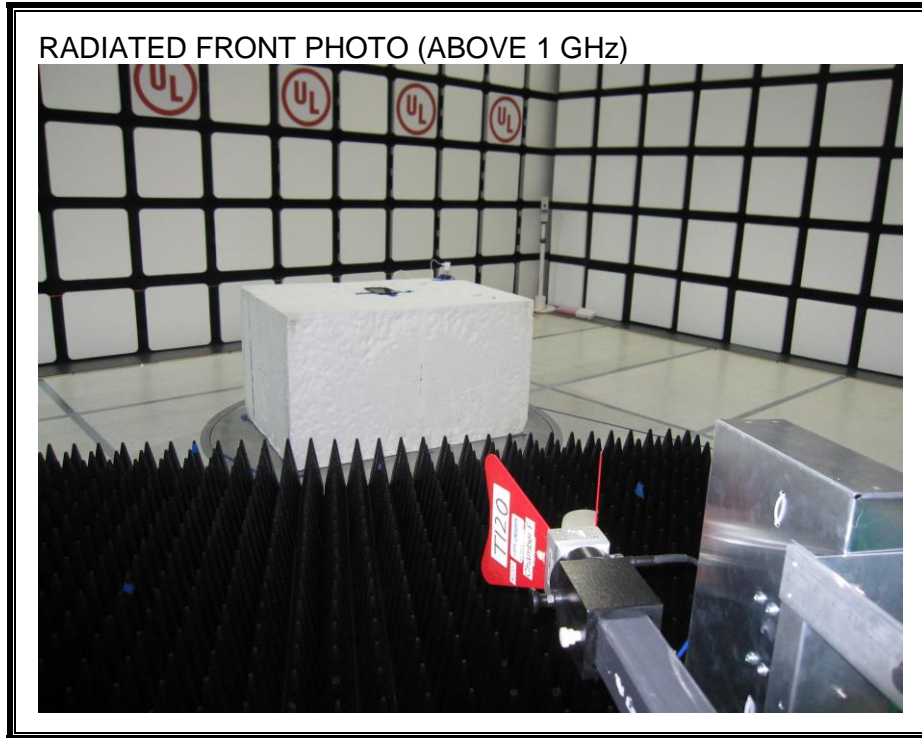

8. SETUP PHOTOS

ANTENNA PORT

RADIATED RF MEASUREMENT SETUP (BELOW 1 GHz)

RADIATED FRONT PHOTO (BELOW 1 GHz)

RADIATED BACK PHOTO (BELOW 1 GHz)

RADIATED RF MEASUREMENT SETUP (ABOVE 1 GHz)

RADIATED RF MEASUREMENT SETUP FOR PORTABLE CONFIGURATION

Y-AXIS FRONT PHOTO

POWERLINE CONDUCTED EMISSIONS MEASUREMENT SETUP

LINE CONDUCTED FRONT PHOTO

LINE CONDUCTED BACK PHOTO

END OF REPORT