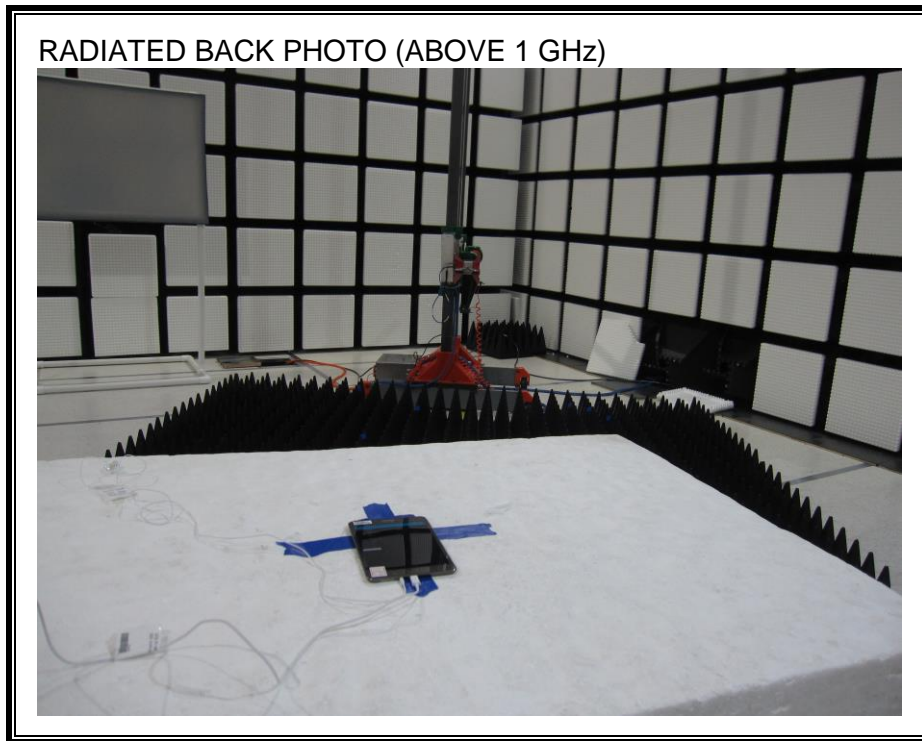

8. SETUP PHOTOS

ANTENNA PORT

RADIATED RF MEASUREMENT SETUP (BELOW 1 GHz)

RADIATED FRONT PHOTO (BELOW 1 GHz)

RADIATED BACK PHOTO (BELOW 1 GHz)

RADIATED RF MEASUREMENT SETUP (ABOVE 1 GHz)

RADIATED RF MEASUREMENT SETUP FOR PORTABLE CONFIGURATION

Y-AXIS FRONT PHOTO

POWERLINE CONDUCTED EMISSIONS MEASUREMENT SETUP

LINE CONDUCTED FRONT PHOTO

LINE CONDUCTED BACK PHOTO

END OF REPORT