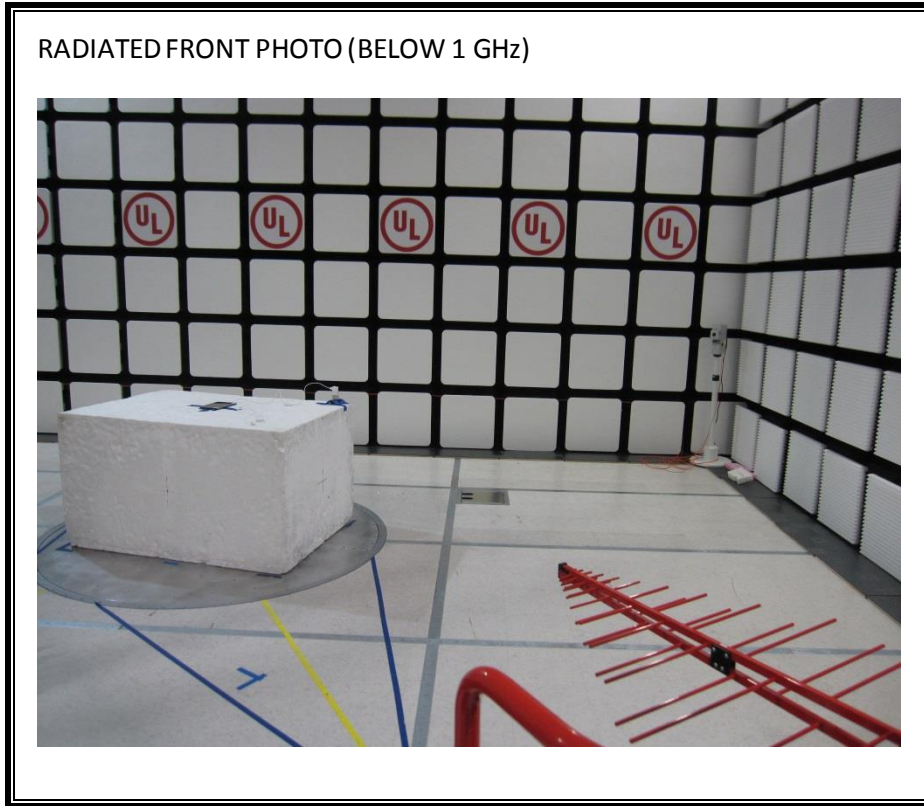

11. SETUP PHOTOS

ANTENNA PORT CONDUCTED RF MEASUREMENT SETUP

RADIATED RF MEASUREMENT SETUP (BELOW 1 GHz)

RADIATED BACK PHOTO (BELOW 1 GHz)

RADIATED RF MEASUREMENT SETUP (ABOVE 1 GHz)

RADIATED BACK PHOTO (ABOVE 1 GHz)

RADIATED RF MEASUREMENT SETUP FOR PORTABLE CONFIGURATION

Y-AXIS FRONT PHOTO

Z-AXIS FRONT PHOTO

POWERLINE CONDUCTED EMISSIONS MEASUREMENT SETUP

LINE CONDUCTED BACK PHOTO

END OF REPORT