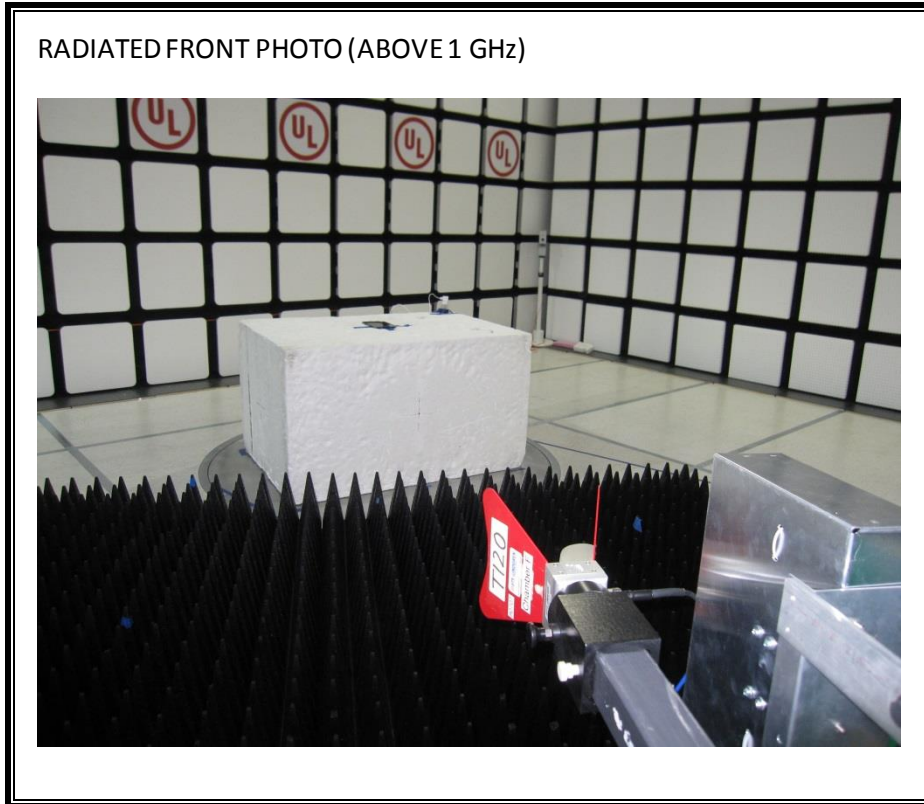

11. SETUP PHOTOS

ANTENNA PORT CONDUCTED RF MEASUREMENT SETUP

RADIATED RF MEASUREMENT SETUP (BELOW 1 GHz)

RADIATED BACK PHOTO (BELOW 1 GHz)

RADIATED RF MEASUREMENT SETUP (ABOVE 1 GHz)

RADIATED BACK PHOTO (ABOVE 1 GHz)

RADIATED RF MEASUREMENT SETUP FOR PORTABLE CONFIGURATION

Y-AXIS FRONT PHOTO

Z-AXIS FRONT PHOTO

POWERLINE CONDUCTED EMISSIONS MEASUREMENT SETUP

LINE CONDUCTED BACK PHOTO

END OF REPORT