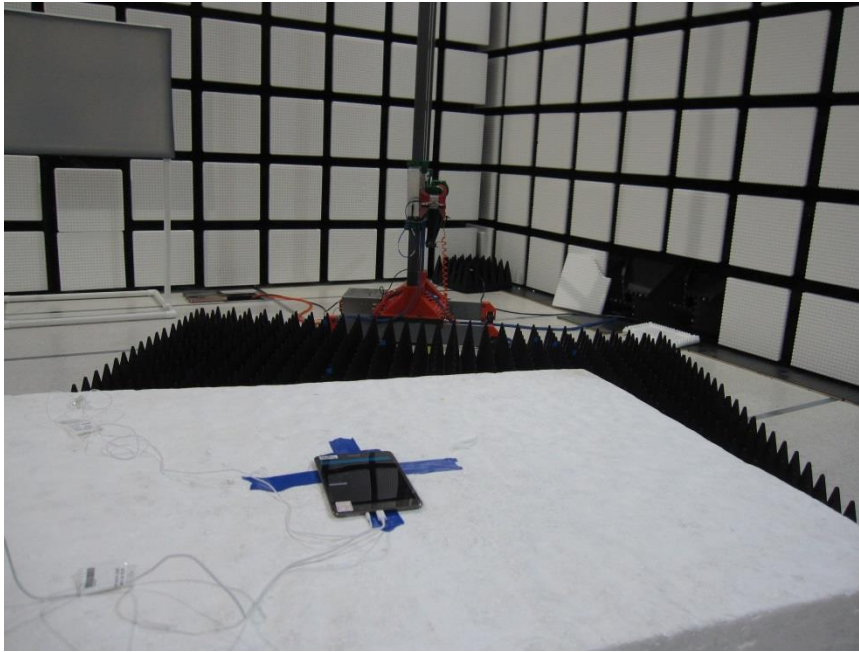

11. SETUP PHOTOS

ANTENNA PORT CONDUCTED RF MEASUREMENT SETUP

RADIATED RF MEASUREMENT SETUP (BELOW 1 GHz)

RADIATED BACK PHOTO (BELOW 1 GHz)

RADIATED RF MEASUREMENT SETUP (ABOVE 1 GHz)

RADIATED BACK PHOTO (ABOVE 1 GHz)

RADIATED RF MEASUREMENT SETUP FOR PORTABLE CONFIGURATION

Y-AXIS FRONT PHOTO

Z-AXIS FRONT PHOTO

POWERLINE CONDUCTED EMISSIONS MEASUREMENT SETUP

LINE CONDUCTED BACK PHOTO

END OF REPORT