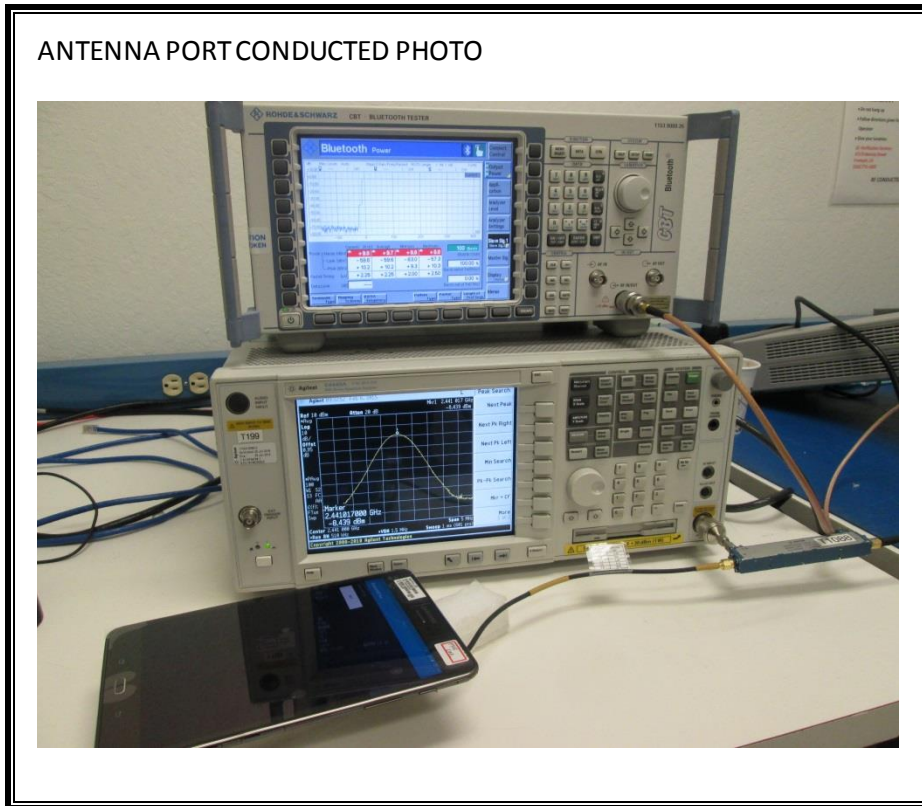

11. SETUP PHOTOS

ANTENNA PORT CONDUCTED RF MEASUREMENT SETUP

RADIATED RF MEASUREMENT SETUP (BELOW 1 GHz)

RADIATED BACK PHOTO (BELOW 1 GHz)

RADIATED RF MEASUREMENT SETUP (ABOVE 1 GHz)

RADIATED BACK PHOTO (ABOVE 1 GHz)

RADIATED RF MEASUREMENT SETUP FOR PORTABLE CONFIGURATION

Y-AXIS FRONT PHOTO

Z-AXIS FRONT PHOTO

POWERLINE CONDUCTED EMISSIONS MEASUREMENT SETUP

LINE CONDUCTED BACK PHOTO

END OF REPORT