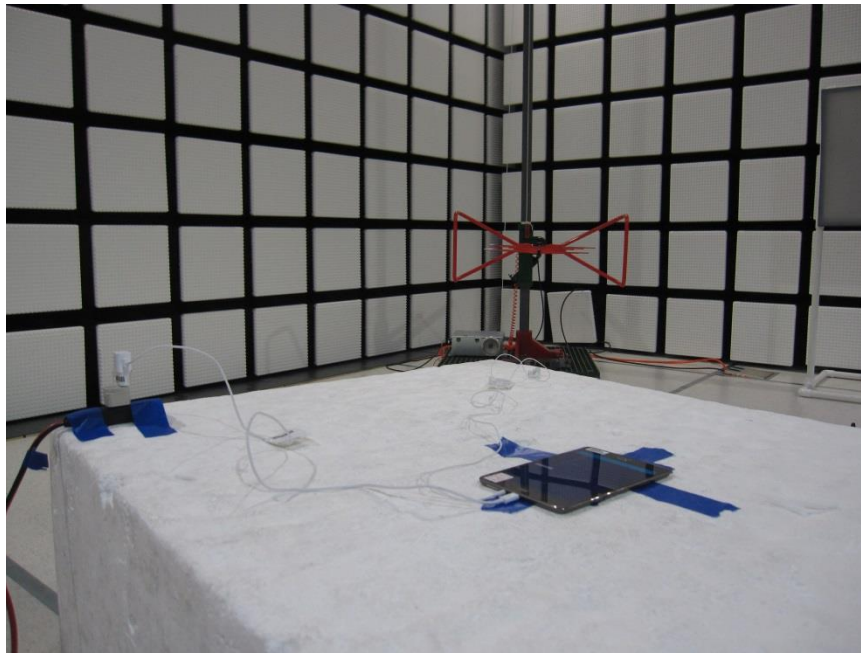

11. SETUP PHOTOS

ANTENNA PORT CONDUCTED RF MEASUREMENT SETUP

RADIATED RF MEASUREMENT SETUP (BELOW 1 GHz)

RADIATED BACK PHOTO (BELOW 1 GHz)

RADIATED RF MEASUREMENT SETUP (ABOVE 1 GHz)

RADIATED BACK PHOTO (ABOVE 1 GHz)

RADIATED RF MEASUREMENT SETUP FOR PORTABLE CONFIGURATION

Y-AXIS FRONT PHOTO

Z-AXIS FRONT PHOTO

POWERLINE CONDUCTED EMISSIONS MEASUREMENT SETUP

LINE CONDUCTED BACK PHOTO

END OF REPORT