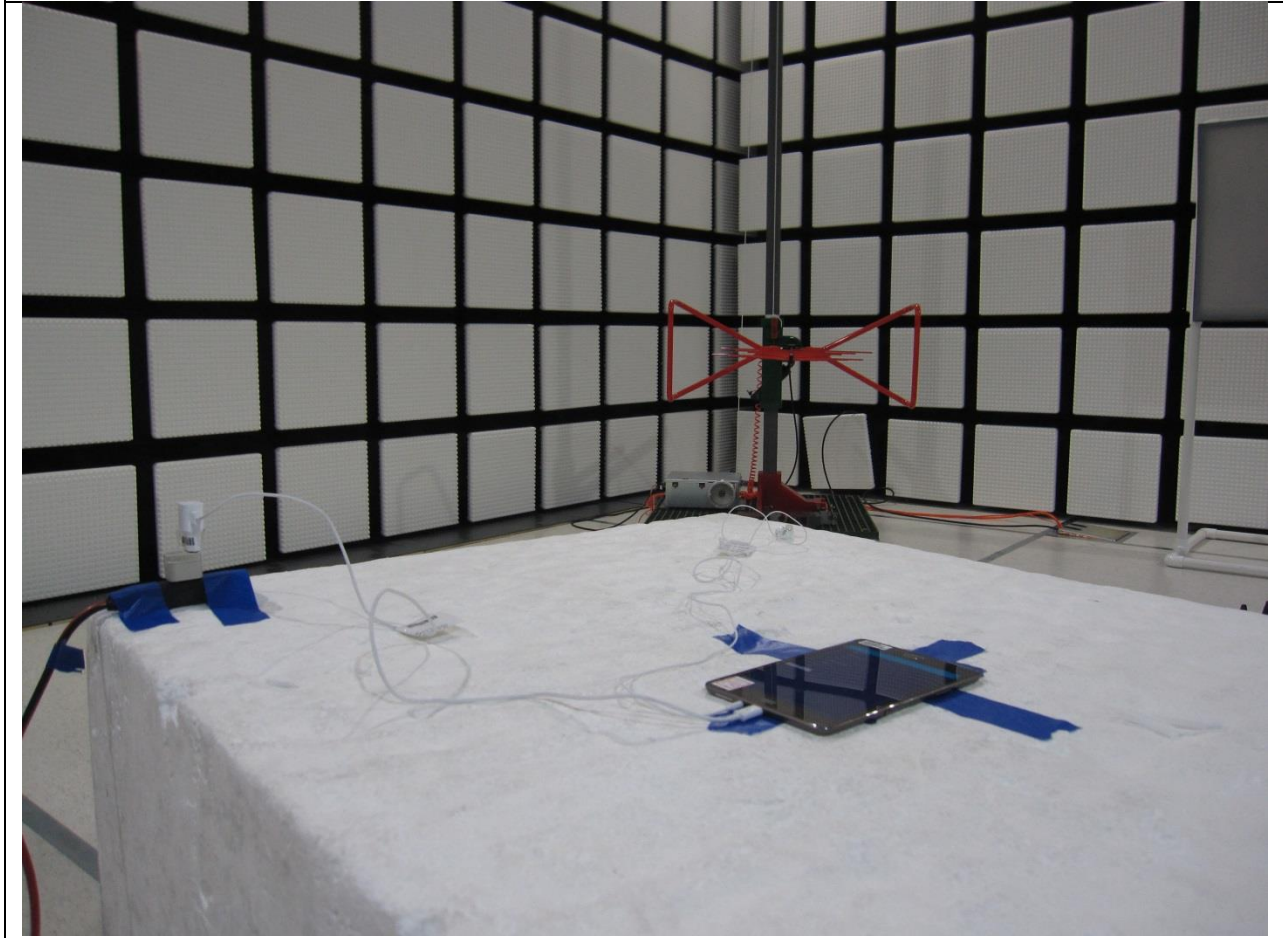

12. SETUP PHOTOS

ANTENNA PORT CONDUCTED RF MEASUREMENT SETUP

ANTENNA PORT CONDUCTED PHOTO

RADIATED RF MEASUREMENT SETUP (BELOW 1 GHz)

RADIATED FRONT=PHOTO (BELOW 1 GHz)

RADIATED BACK PHOTO (BELOW 1 GHz)

RADIATED RF MEASUREMENT SETUP (ABOVE 1 GHz)

RADIATED FRONT PHOTO (ABOVE 1 GHz)

RADIATED BACK PHOTO (ABOVE 1 GHz)

RADIATED RF MEASUREMENT SETUP FOR PORTABLE CONFIGURATION

X-AXIS FRONT PHOTO

Y-AXIS FRONT PHOTO

Z-AXIS FRONT PHOTO

POWERLINE CONDUCTED EMISSIONS MEASUREMENT SETUP

LINE CONDUCTED FRONT PHOTO

LINE CONDUCTED BACK PHOTO

END OF REPORT