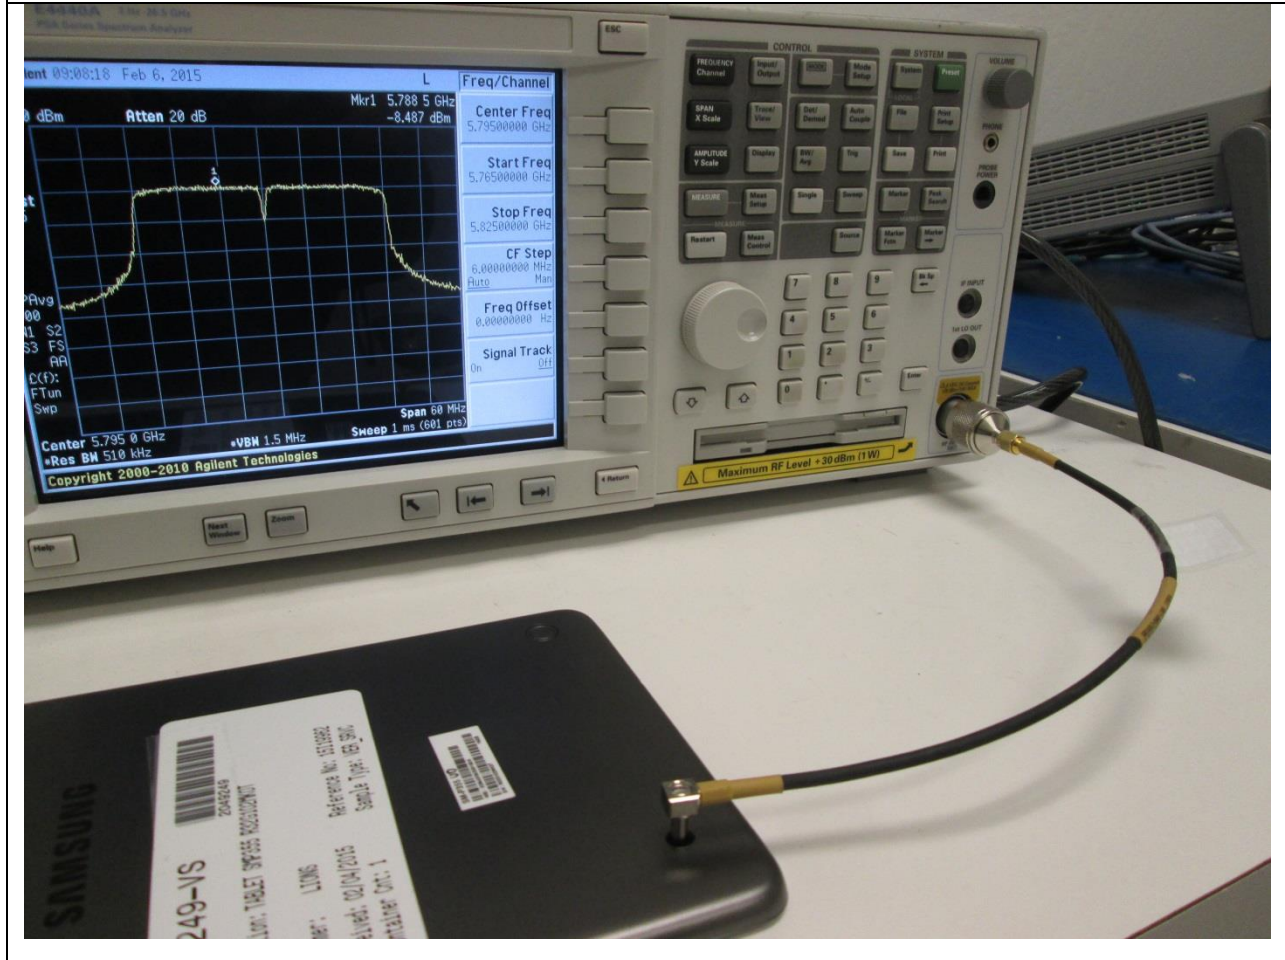

12. SETUP PHOTOS

ANTENNA PORT CONDUCTED RF MEASUREMENT SETUP

ANTENNA PORT CONDUCTED PHOTO

RADIATED RF MEASUREMENT SETUP (BELOW 1 GHz)

RADIATED FRONT=PHOTO (BELOW 1 GHz)

RADIATED BACK PHOTO (BELOW 1 GHz)

RADIATED RF MEASUREMENT SETUP (ABOVE 1 GHz)

RADIATED FRONT PHOTO (ABOVE 1 GHz)

RADIATED BACK PHOTO (ABOVE 1 GHz)

RADIATED RF MEASUREMENT SETUP FOR PORTABLE CONFIGURATION

X-AXIS FRONT PHOTO

Y-AXIS FRONT PHOTO

Z-AXIS FRONT PHOTO

POWERLINE CONDUCTED EMISSIONS MEASUREMENT SETUP

LINE CONDUCTED FRONT PHOTO

LINE CONDUCTED BACK PHOTO

END OF REPORT