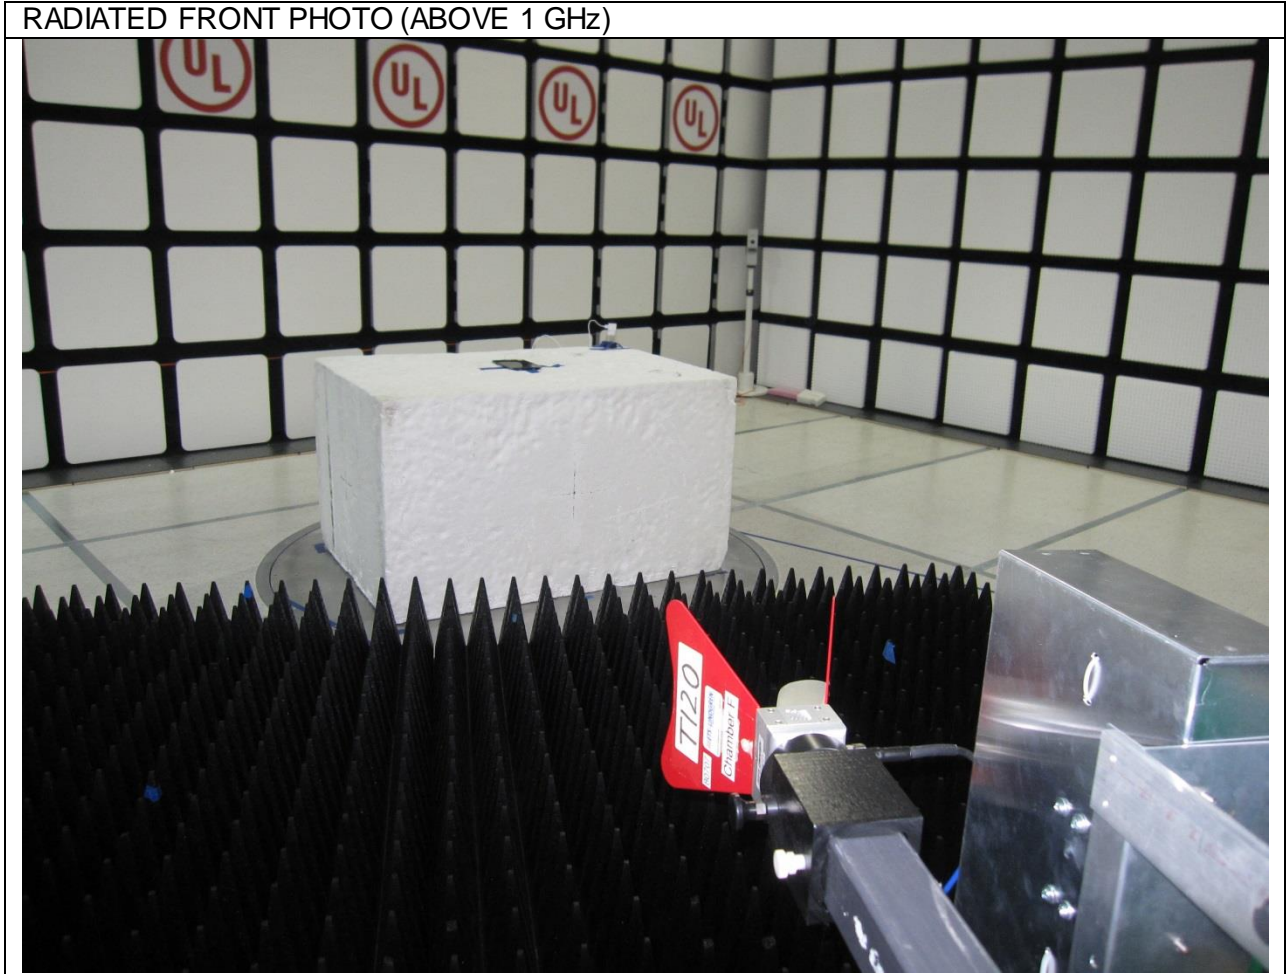

12. SETUP PHOTOS

ANTENNA PORT CONDUCTED RF MEASUREMENT SETUP

ANTENNA PORT CONDUCTED PHOTO

RADIATED RF MEASUREMENT SETUP (BELOW 1 GHz)

RADIATED FRONT=PHOTO (BELOW 1 GHz)

RADIATED BACK PHOTO (BELOW 1 GHz)

RADIATED RF MEASUREMENT SETUP (ABOVE 1 GHz)

RADIATED FRONT PHOTO (ABOVE 1 GHz)

RADIATED BACK PHOTO (ABOVE 1 GHz)

RADIATED RF MEASUREMENT SETUP FOR PORTABLE CONFIGURATION

X-AXIS FRONT PHOTO

Y-AXIS FRONT PHOTO

Z-AXIS FRONT PHOTO

POWERLINE CONDUCTED EMISSIONS MEASUREMENT SETUP

LINE CONDUCTED FRONT PHOTO

LINE CONDUCTED BACK PHOTO

END OF REPORT