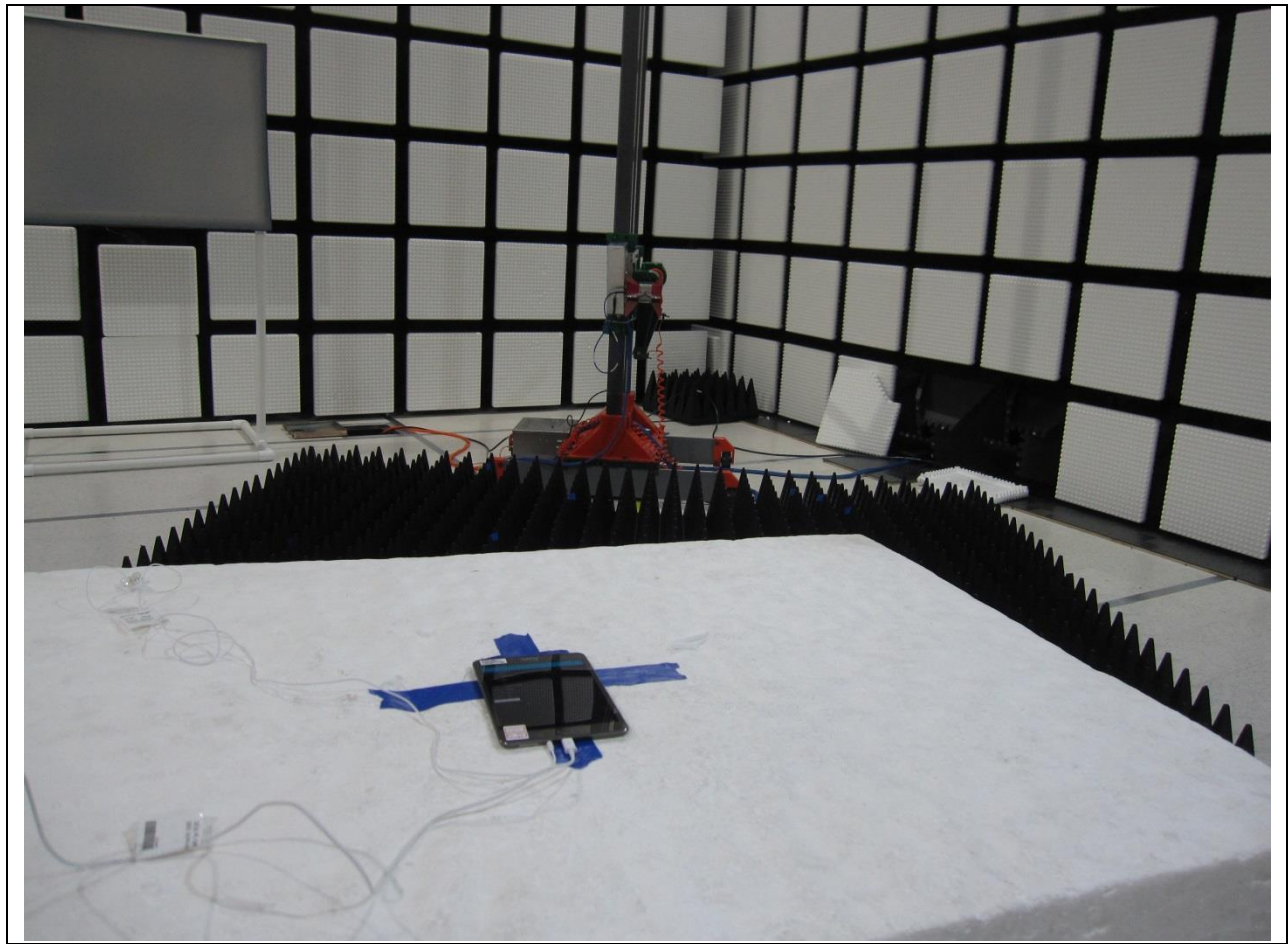

12. SETUP PHOTOS

ANTENNA PORT CONDUCTED RF MEASUREMENT SETUP

ANTENNA PORT CONDUCTED PHOTO

RADIATED RF MEASUREMENT SETUP (BELOW 1 GHz)

RADIATED FRONT=PHOTO (BELOW 1 GHz)

RADIATED BACK PHOTO (BELOW 1 GHz)

RADIATED RF MEASUREMENT SETUP (ABOVE 1 GHz)

RADIATED FRONT PHOTO (ABOVE 1 GHz)

RADIATED BACK PHOTO (ABOVE 1 GHz)

RADIATED RF MEASUREMENT SETUP FOR PORTABLE CONFIGURATION

X-AXIS FRONT PHOTO

Y-AXIS FRONT PHOTO

Z-AXIS FRONT PHOTO

POWERLINE CONDUCTED EMISSIONS MEASUREMENT SETUP

LINE CONDUCTED FRONT PHOTO

LINE CONDUCTED BACK PHOTO

END OF REPORT