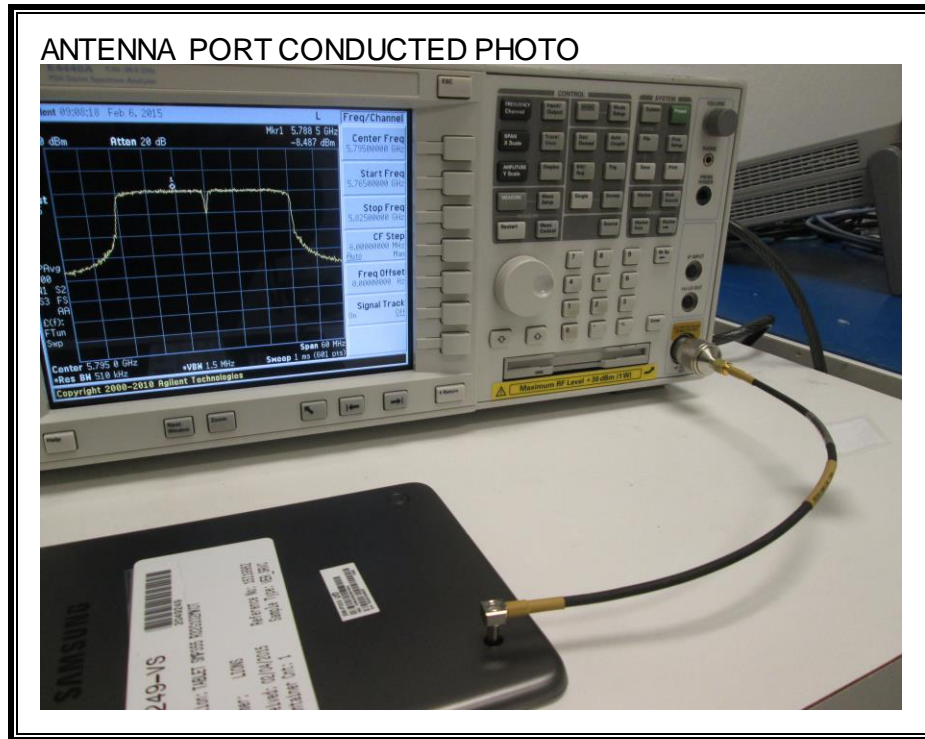

11. SETUP PHOTOS

ANTENNA PORT CONDUCTED RF MEASUREMENT SETUP

RADIATED RF MEASUREMENT SETUP (BELOW 1 GHz)

RADIATED RF MEASUREMENT SETUP (ABOVE 1 GHz)

RADIATED RF MEASUREMENT SETUP FOR PORTABLE CONFIGURATION

POWERLINE CONDUCTED EMISSIONS MEASUREMENT SETUP

END OF REPORT