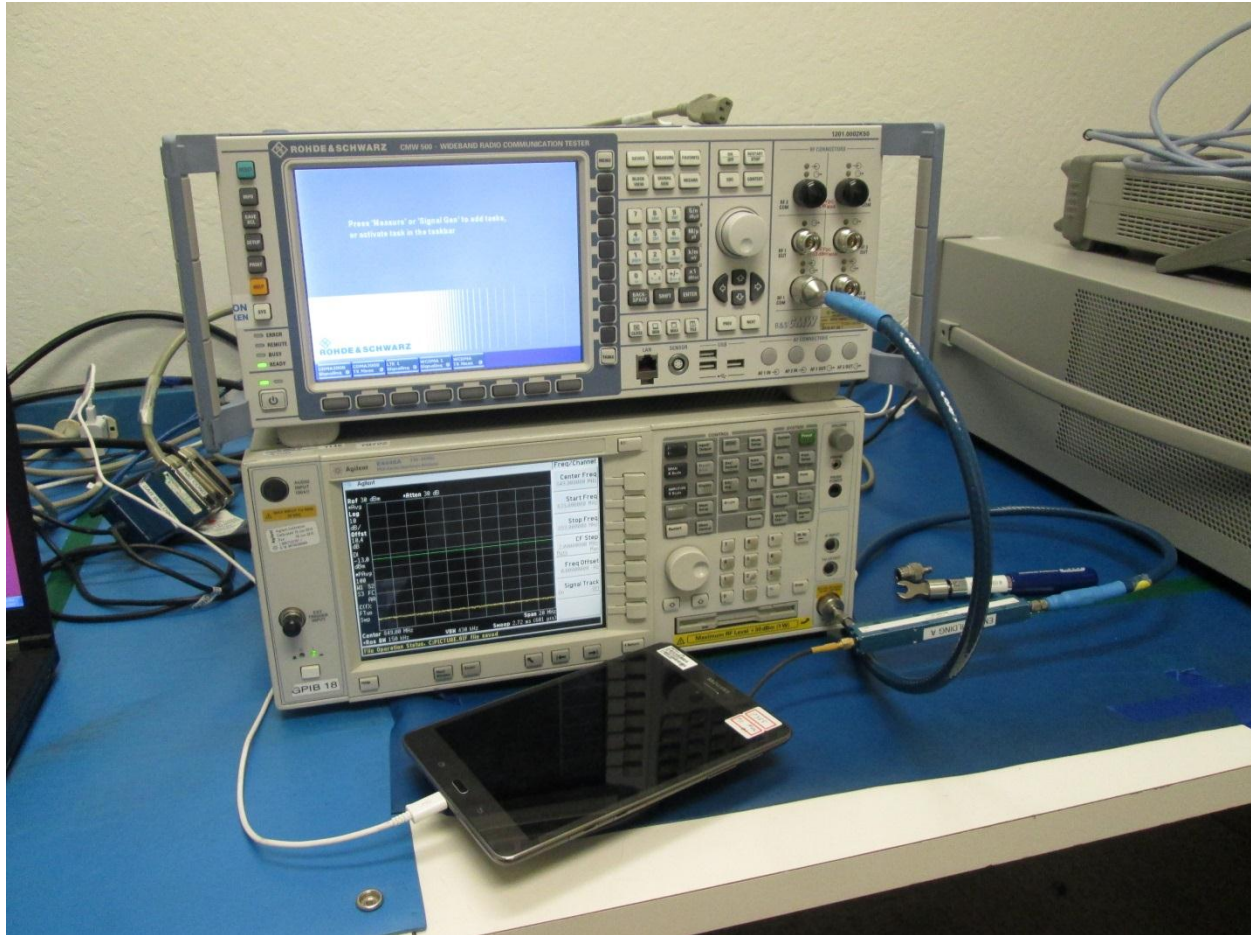

12. SETUP PHOTOS

ANTENNA PORT CONDUCTED RF MEASUREMENT SETUP

RADIATED RF MEASUREMENT SETUP FOR PORTABLE CONFIGURATION

ENVIRONMENTAL CHAMBER PHOTO

END OF REPORT