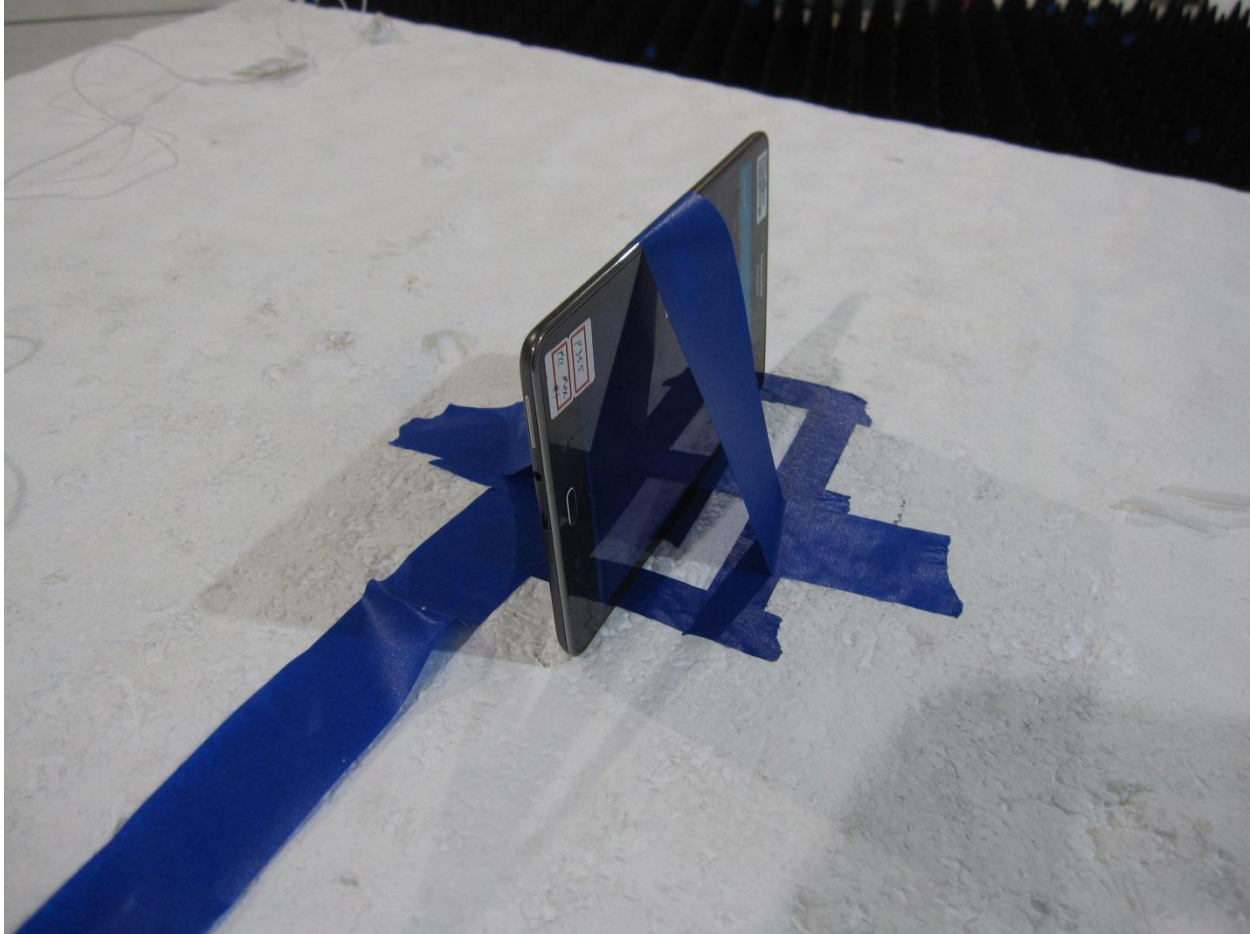

12. SETUP PHOTOS

ANTENNA PORT CONDUCTED RF MEASUREMENT SETUP

RADIATED RF MEASUREMENT SETUP FOR PORTABLE CONFIGURATION

ENVIRONMENTAL CHAMBER PHOTO

END OF REPORT