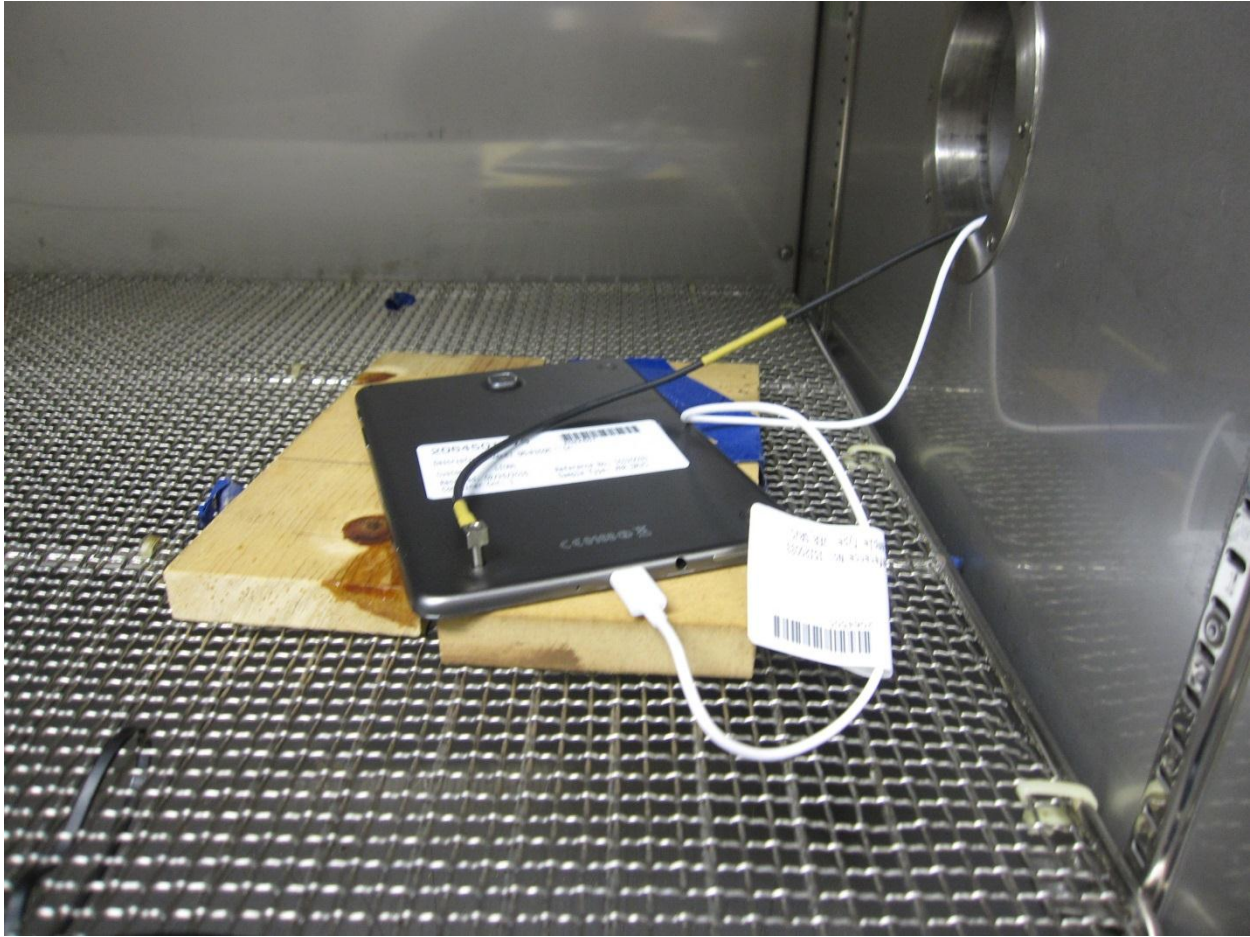

12. SETUP PHOTOS

ANTENNA PORT CONDUCTED RF MEASUREMENT SETUP

RADIATED RF MEASUREMENT SETUP FOR PORTABLE CONFIGURATION

ENVIRONMENTAL CHAMBER PHOTO

END OF REPORT