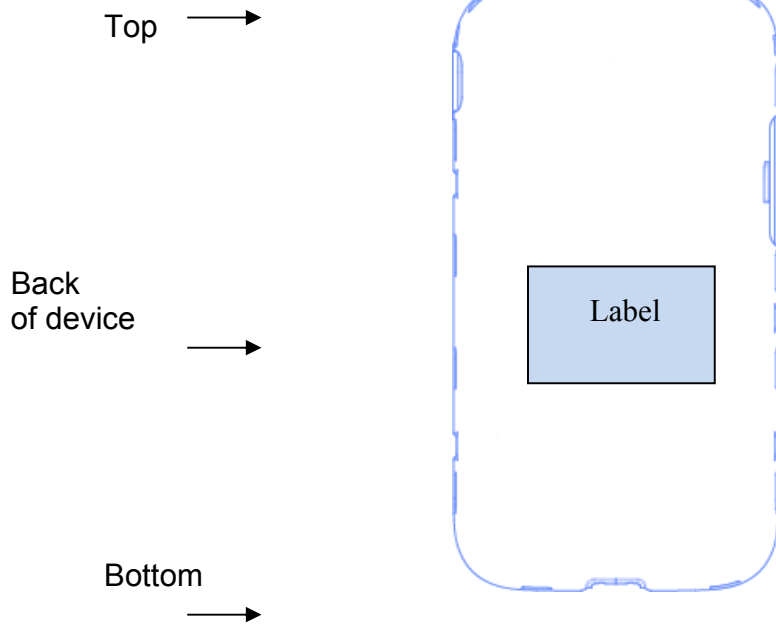

Label and Location

Model: SM-J710FN/DF
FCC ID: A3LSMJ7108

Label:

Location:

Phone: Label is placed inside of the battery compartment.

Note : The FCC Label will be visible at the time of purchase