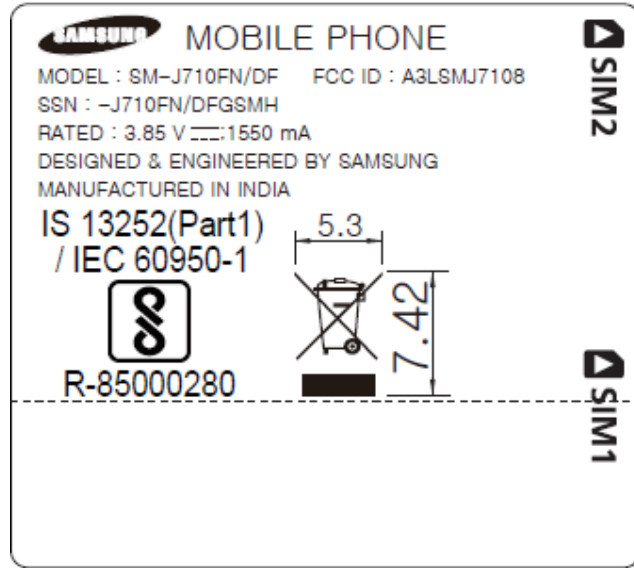

Label and Location

Model: SM-J710FN/DF
FCC ID: A3LSMJ7108

Label:

Location:

Phone: Label is placed inside of the battery compartment.

Note : The FCC Label will be visible at the time of purchase