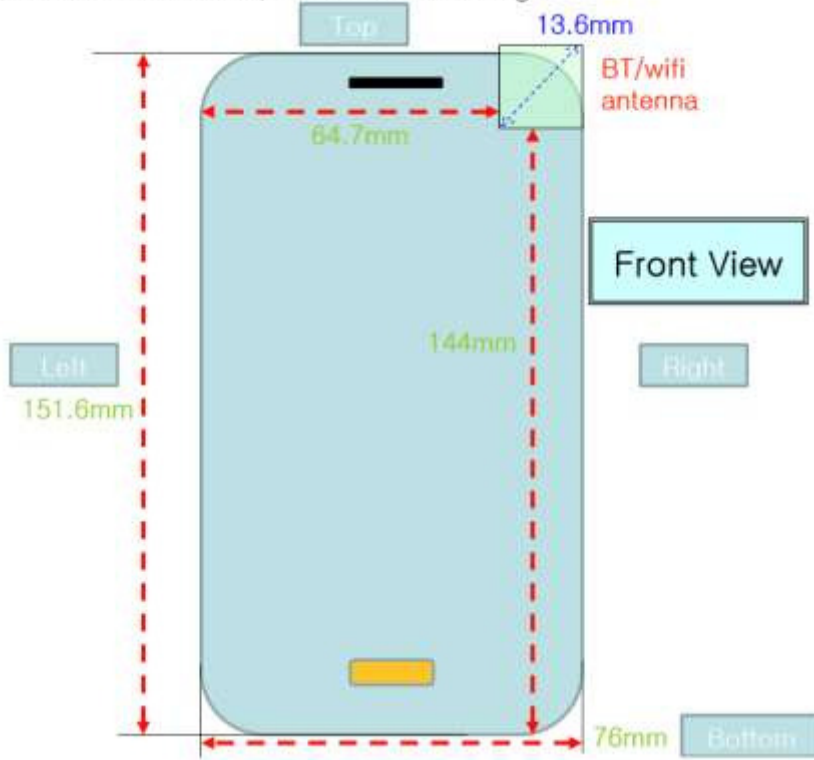

## Antenna and Device Information

\* Distance between BT/wifi antenna and edge

\* Distance between Main antenna and edge

## SAR Test Setup Photographs

■ **Test Setup Photo (Left All)**

■ **Test Setup Photo (Left Touch/Tilt)**

■ **Test Setup Photo (Right All)**

■ Test Setup Photo (Right Touch/Tilt)

■ Test Setup Photo (Body All)

■ **Test Setup Photo (Rear)**

**[Distance of 1.0 cm from the EUT]**

■ **Test Setup Photo (Front)**

[Distance of **1.0 cm** from the EUT]

■ **Test Setup Photo (Left)**

**[Distance of 1.0 cm from the EUT]**

■ **Test Setup Photo (Right)**

[Distance of **1.5 cm** from the EUT]