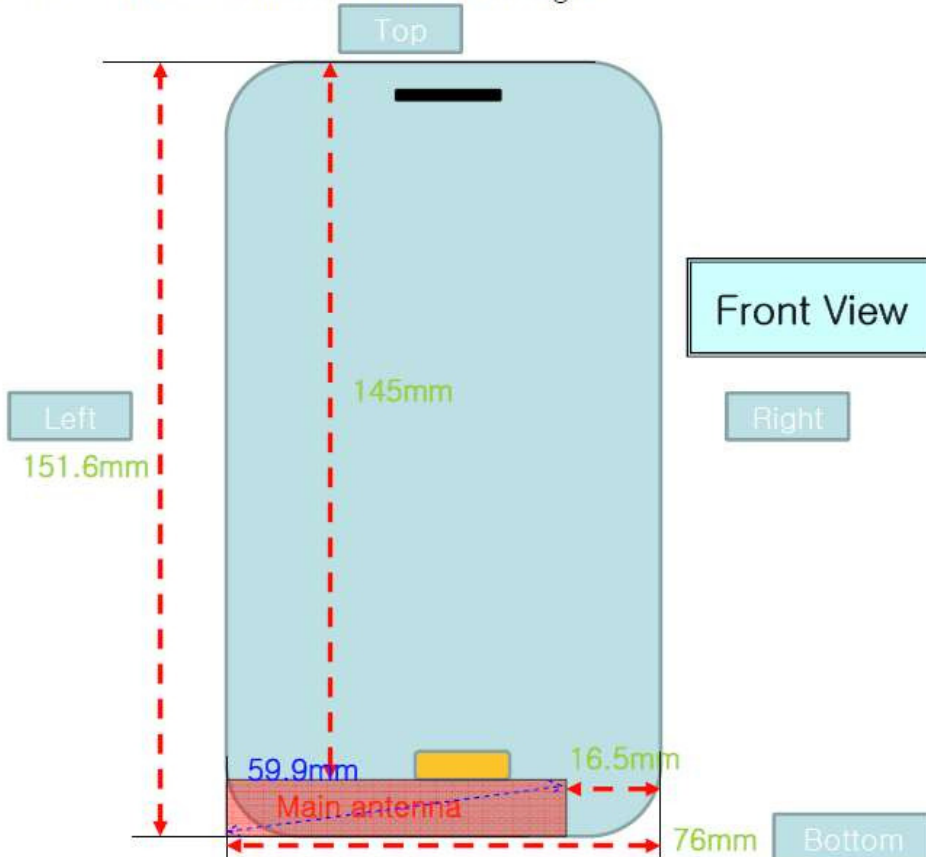

## Antenna and Device Information

\* Distance between BT/wifi antenna and edge

\* Distance between Main antenna and edge

■ **Test Setup Photo (Rear)**

**[Distance of 1.0 cm from the EUT]**

■ **Test Setup Photo (Front)**

[Distance of **1.0 cm** from the EUT]

■ **Test Setup Photo (Left)**

**[Distance of 1.0 cm from the EUT]**

■ **Test Setup Photo (Right)**

**[Distance of 1.0 cm from the EUT]**

■ **Test Setup Photo(Bottom)**

**[Distance of 1.0 cm from the EUT]**

■ **Test Setup Photo (Rear)**

**[Distance of 1.5 cm from the EUT]**

■ **Test Setup Photo (Front)**

[Distance of **1.5 cm** from the EUT]