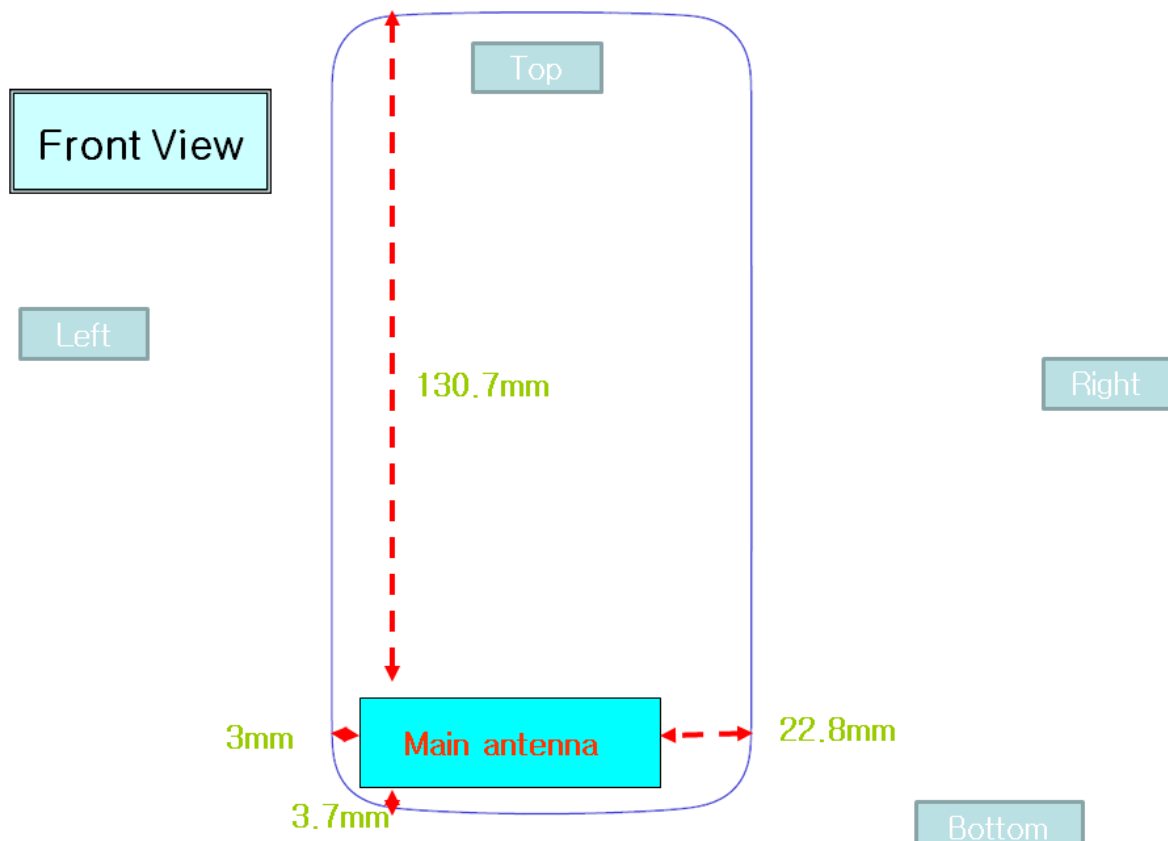

Antenna and Device Information

* Distance between Main antenna and edge

SAR Test Setup Photographs

■ **Test Setup Photo (Body All)**

■ **Test Setup Photo (Rear)**

[Distance of 1.0 cm from the EUT]

■ **Test Setup Photo (Front)**

[Distance of **1.0 cm** from the EUT]

■ **Test Setup Photo (Left)**

[Distance of 1.0 cm from the EUT]

■ **Test Setup Photo (Right)**

[Distance of 1.0 cm from the EUT]

■ **Test Setup Photo(Bottom)**

[Distance of 1.0 cm from the EUT]

■ **Test Setup Photo (Rear)**

[Distance of 1.5 cm from the EUT]

■ **Test Setup Photo (Front)**

[Distance of **1.5 cm** from the EUT]