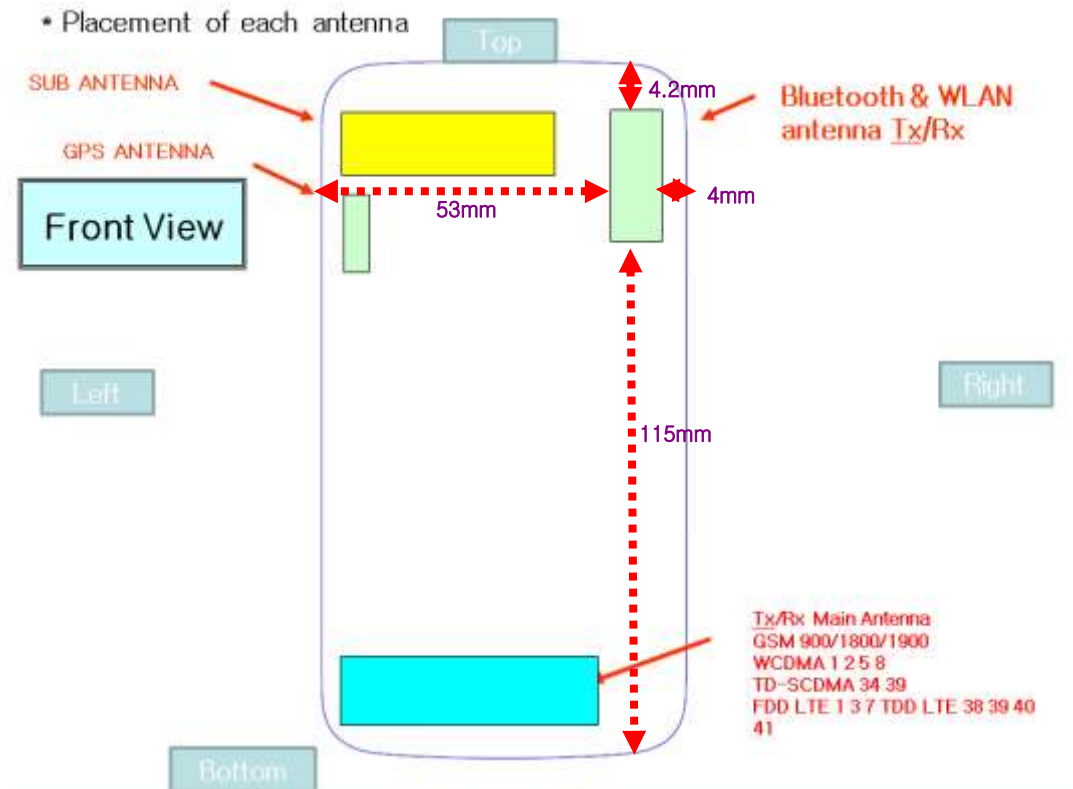

Antenna and Device Information

* Distance between Main antenna and edge

SAR Test Setup Photographs

■ **Test Setup Photo (Body All)**

■ **Test Setup Photo (Rear)**

[Distance of 1.0 cm from the EUT]

■ **Test Setup Photo (Front)**

[Distance of **1.0 cm** from the EUT]

■ **Test Setup Photo (Left)**

[Distance of 1.0 cm from the EUT]

■ **Test Setup Photo (Right)**

[Distance of 1.0 cm from the EUT]

■ **Test Setup Photo(Bottom)**

[Distance of 1.0 cm from the EUT]

■ **Test Setup Photo (Rear)**

[Distance of 1.5 cm from the EUT]

■ **Test Setup Photo (Front)**

[Distance of **1.5 cm** from the EUT]