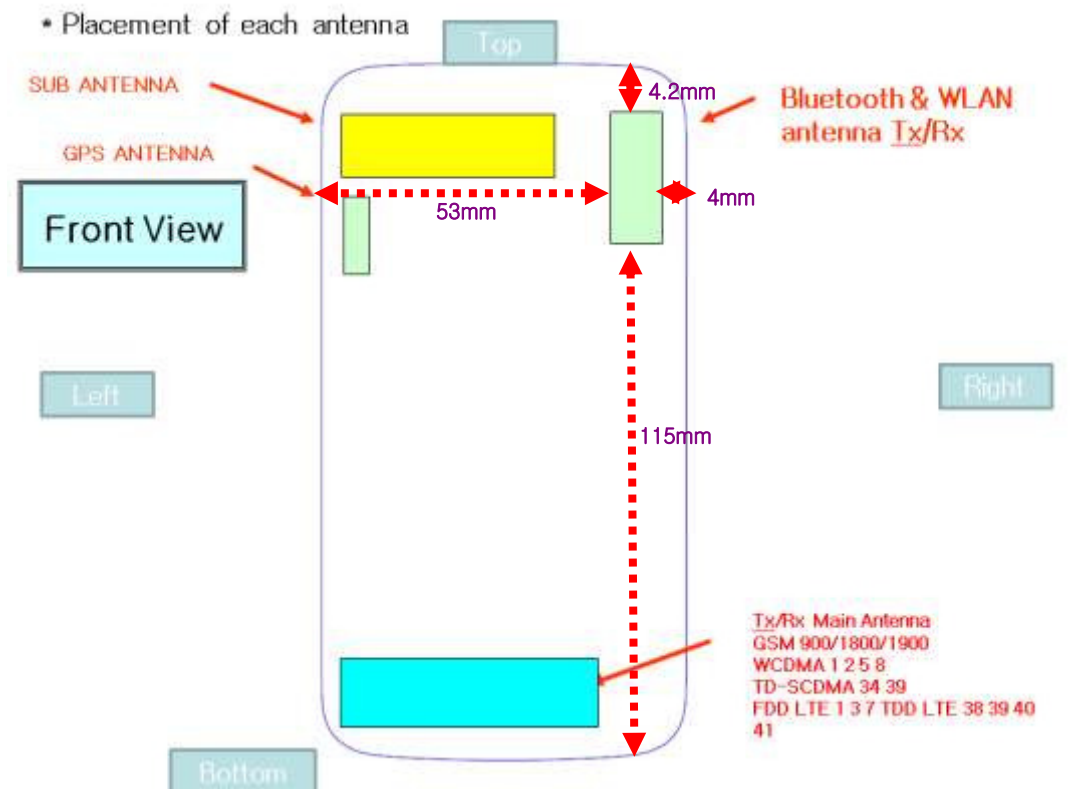

## Antenna and Device Information

\* Distance between Main antenna and edge

## SAR Test Setup Photographs

■ **Test Setup Photo (Left All)**

■ Test Setup Photo(Left Touch/Tilt)

■ Test Setup Photo( Right All)

■ **Test Setup Photo (Right Touch/Tilt)**

■ **Test Setup Photo (Body All)**

■ **Test Setup Photo (Rear)**

**[Distance of 1.0 cm from the EUT]**

■ **Test Setup Photo (Front)**

[Distance of **1.0 cm** from the EUT]

■ **Test Setup Photo (Left)**

**[Distance of 1.0 cm from the EUT]**

■ **Test Setup Photo (Right)**

■ **Test Setup Photo (Front)**

[Distance of **1.5 cm** from the EUT]