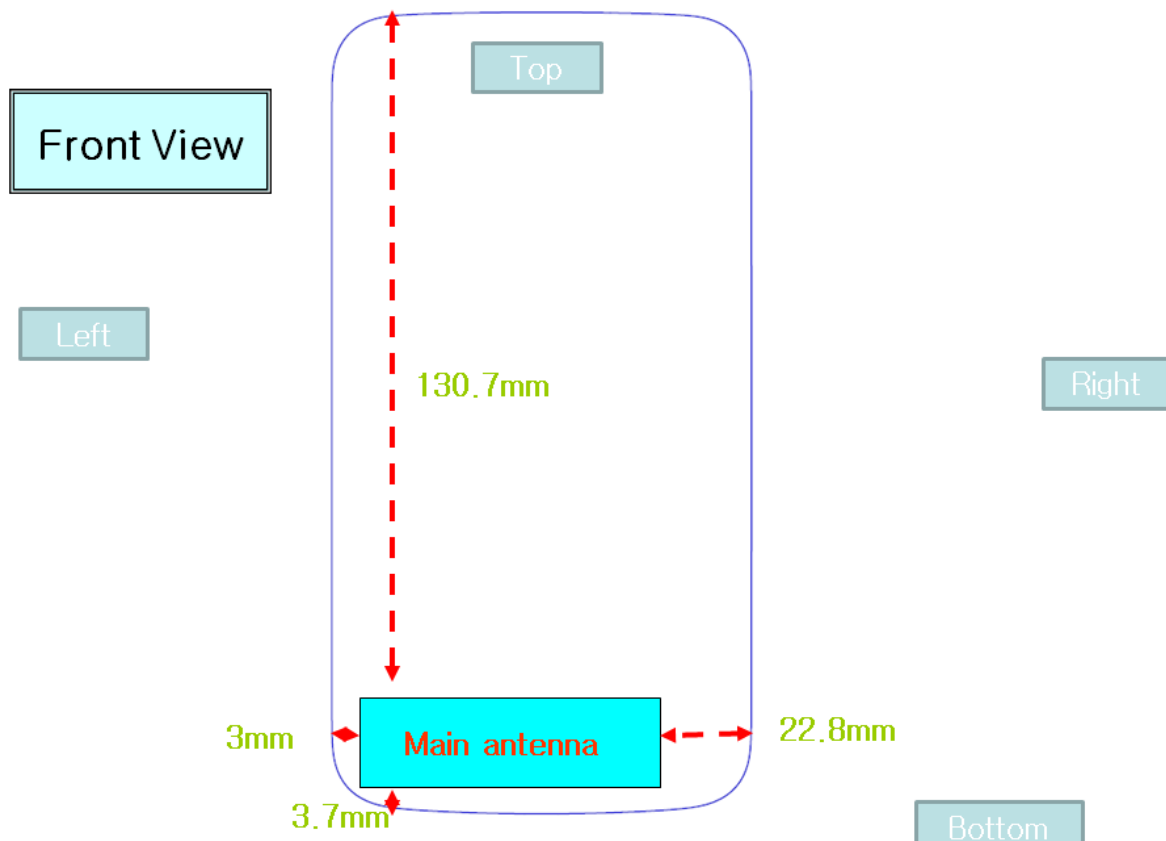

## Antenna and Device Information

\* Distance between Main antenna and edge

## SAR Test Setup Photographs

■ **Test Setup Photo (Left All)**

■ Test Setup Photo(Left Touch/Tilt)

■ Test Setup Photo( Right All)

■ **Test Setup Photo (Right Touch/Tilt)**

■ **Test Setup Photo (Body All)**

■ **Test Setup Photo (Rear)**

**[Distance of 1.0 cm from the EUT]**

■ **Test Setup Photo (Front)**

[Distance of **1.0 cm** from the EUT]

■ **Test Setup Photo (Left)**

**[Distance of 1.0 cm from the EUT]**

■ **Test Setup Photo (Right)**

■ **Test Setup Photo (Front)**

[Distance of **1.5 cm** from the EUT]